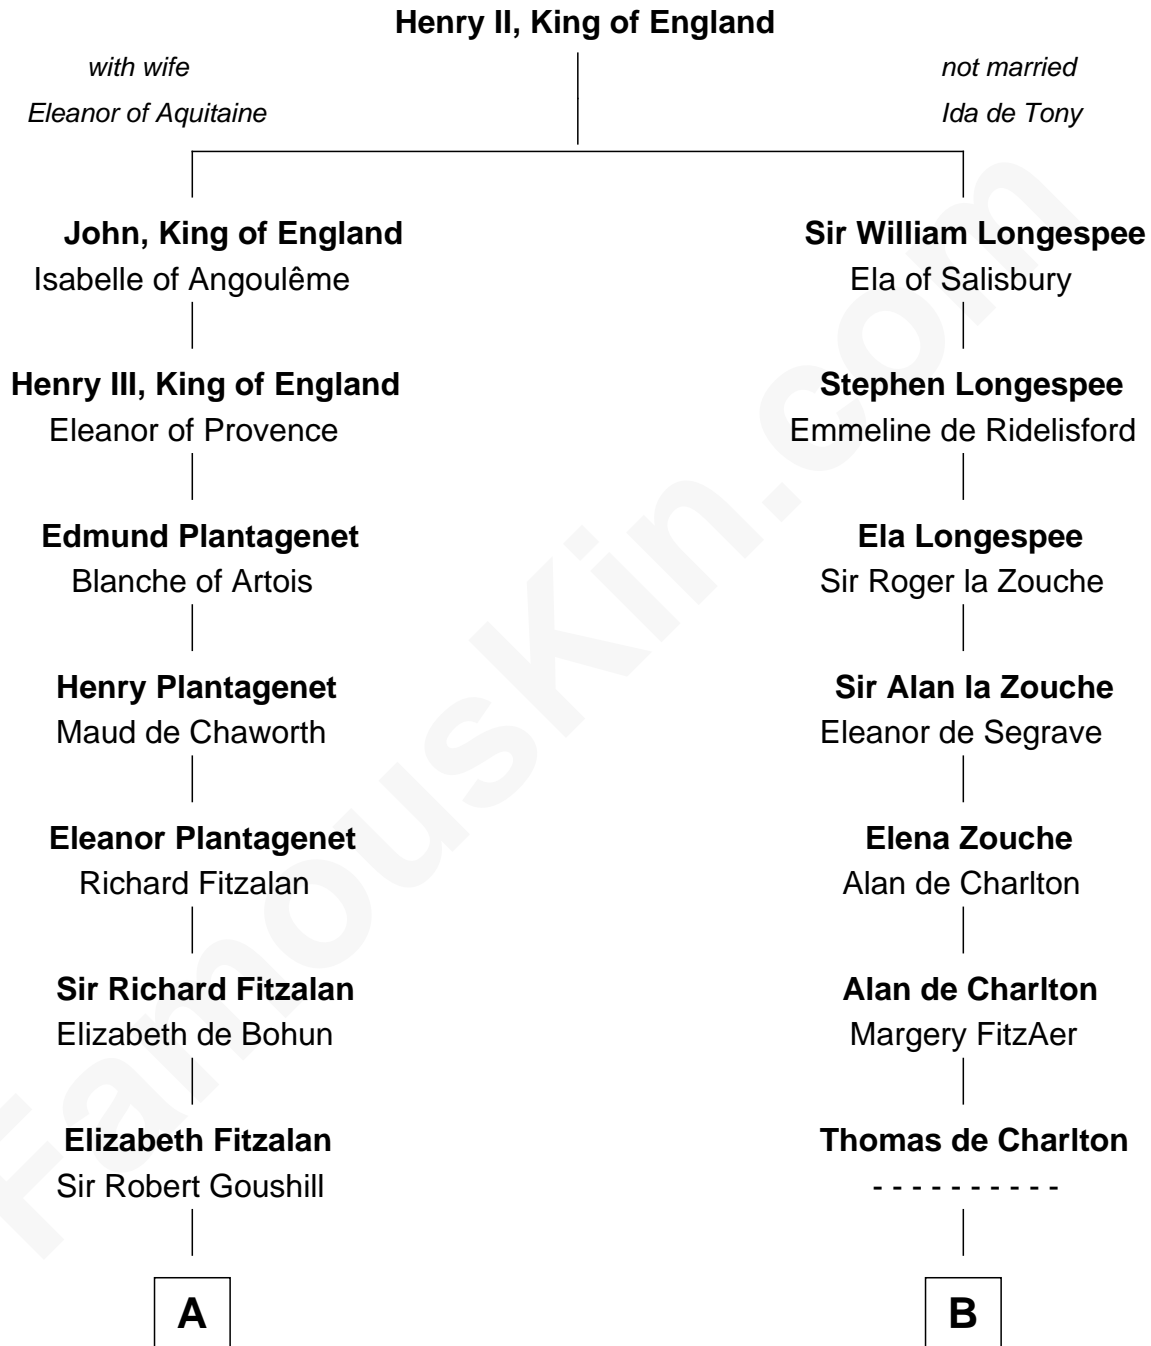

# FamousKin.com Relationship Chart of

**Edward Lloyd V**

13th Governor of Maryland

19th cousin 2 times removed of

**John Davis**

14th and 17th Governor of Massachusetts

**C**

**Col. Edward Lloyd**

Anne Rousby

**Col. Edward Lloyd**

Elizabeth Tayloe

**Edward Lloyd V**

*13th Governor of Maryland*

**D**

**Martha Wright**

Israel Heald