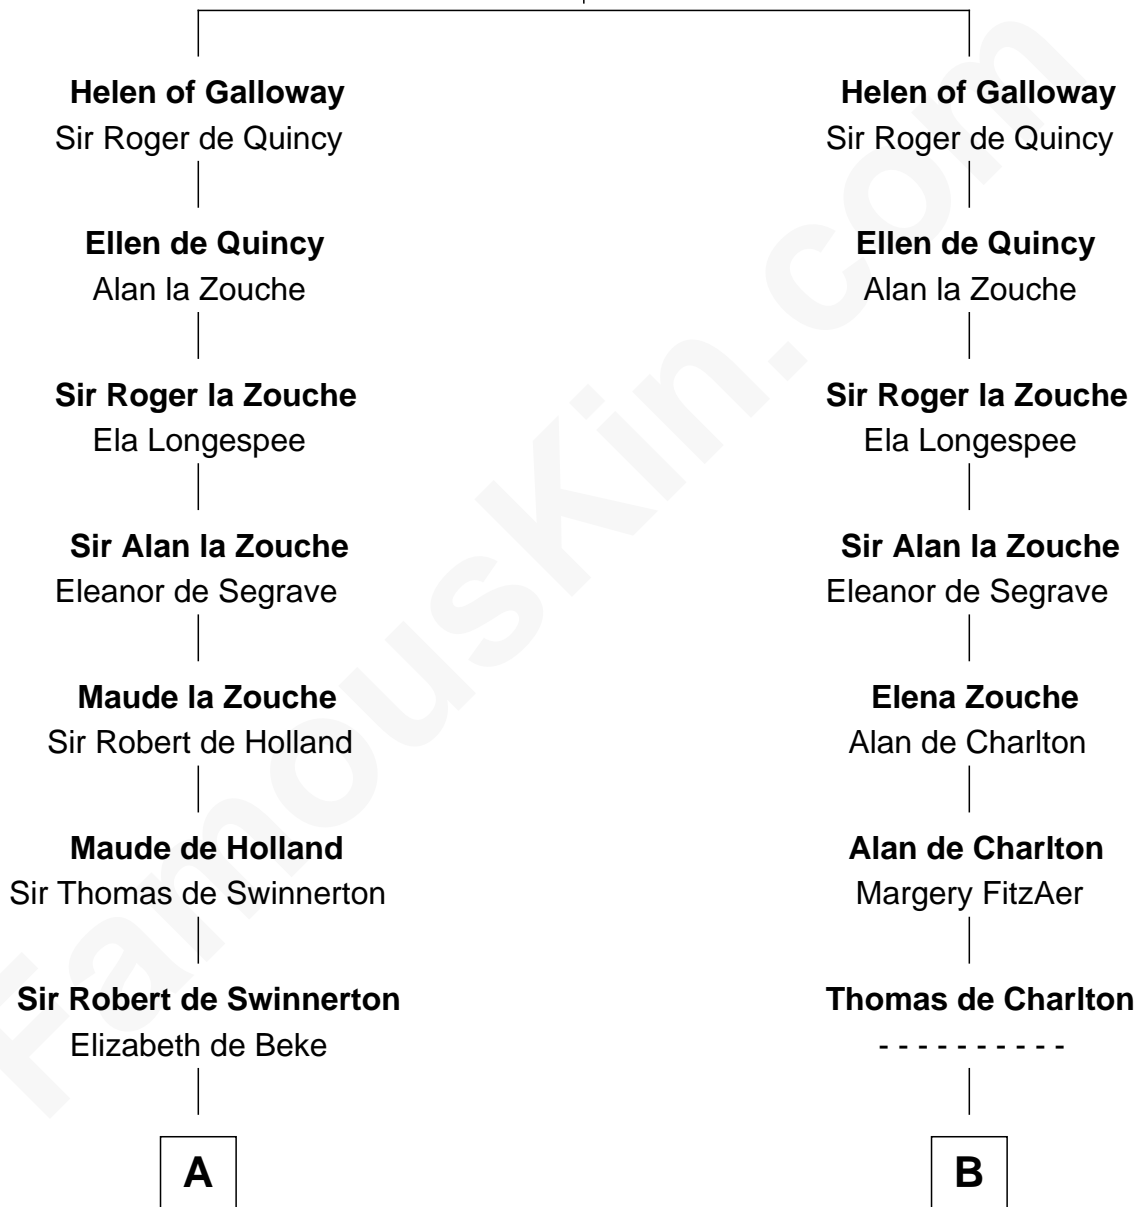

FamousKin.com Relationship Chart of

Edward Lloyd V

13th Governor of Maryland

20th cousin 1 time removed of

John Davis

14th and 17th Governor of Massachusetts

Alan of Galloway

Helen de l'Isle

C

John Tayloe
Elizabeth Gwynn

John Tayloe
Rebecca Plater

Elizabeth Tayloe
Col. Edward Lloyd

Edward Lloyd V
13th Governor of Maryland

D

Martha Wright
Israel Heald

Dorothy Heald
Simon Davis