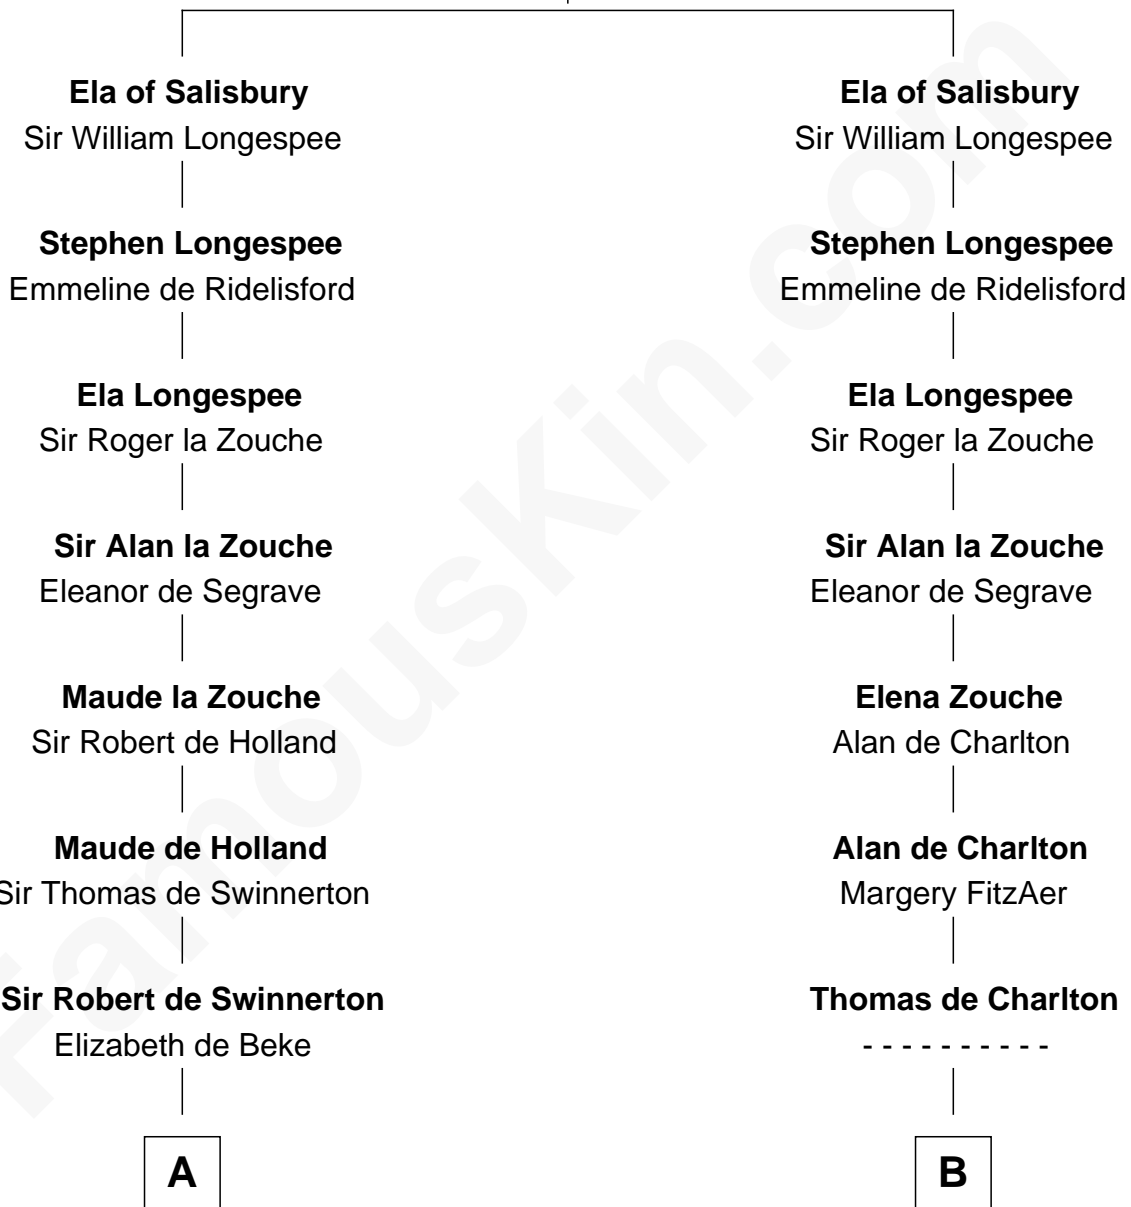

FamousKin.com Relationship Chart of

Edward Lloyd V

13th Governor of Maryland

20th cousin 1 time removed of

John Davis

14th and 17th Governor of Massachusetts

William FitzPatrick

Eleonore de Vitre

C

John Tayloe
Elizabeth Gwynn

John Tayloe
Rebecca Plater

Elizabeth Tayloe
Col. Edward Lloyd

Edward Lloyd V
13th Governor of Maryland

D

Martha Wright
Israel Heald

Dorothy Heald
Simon Davis