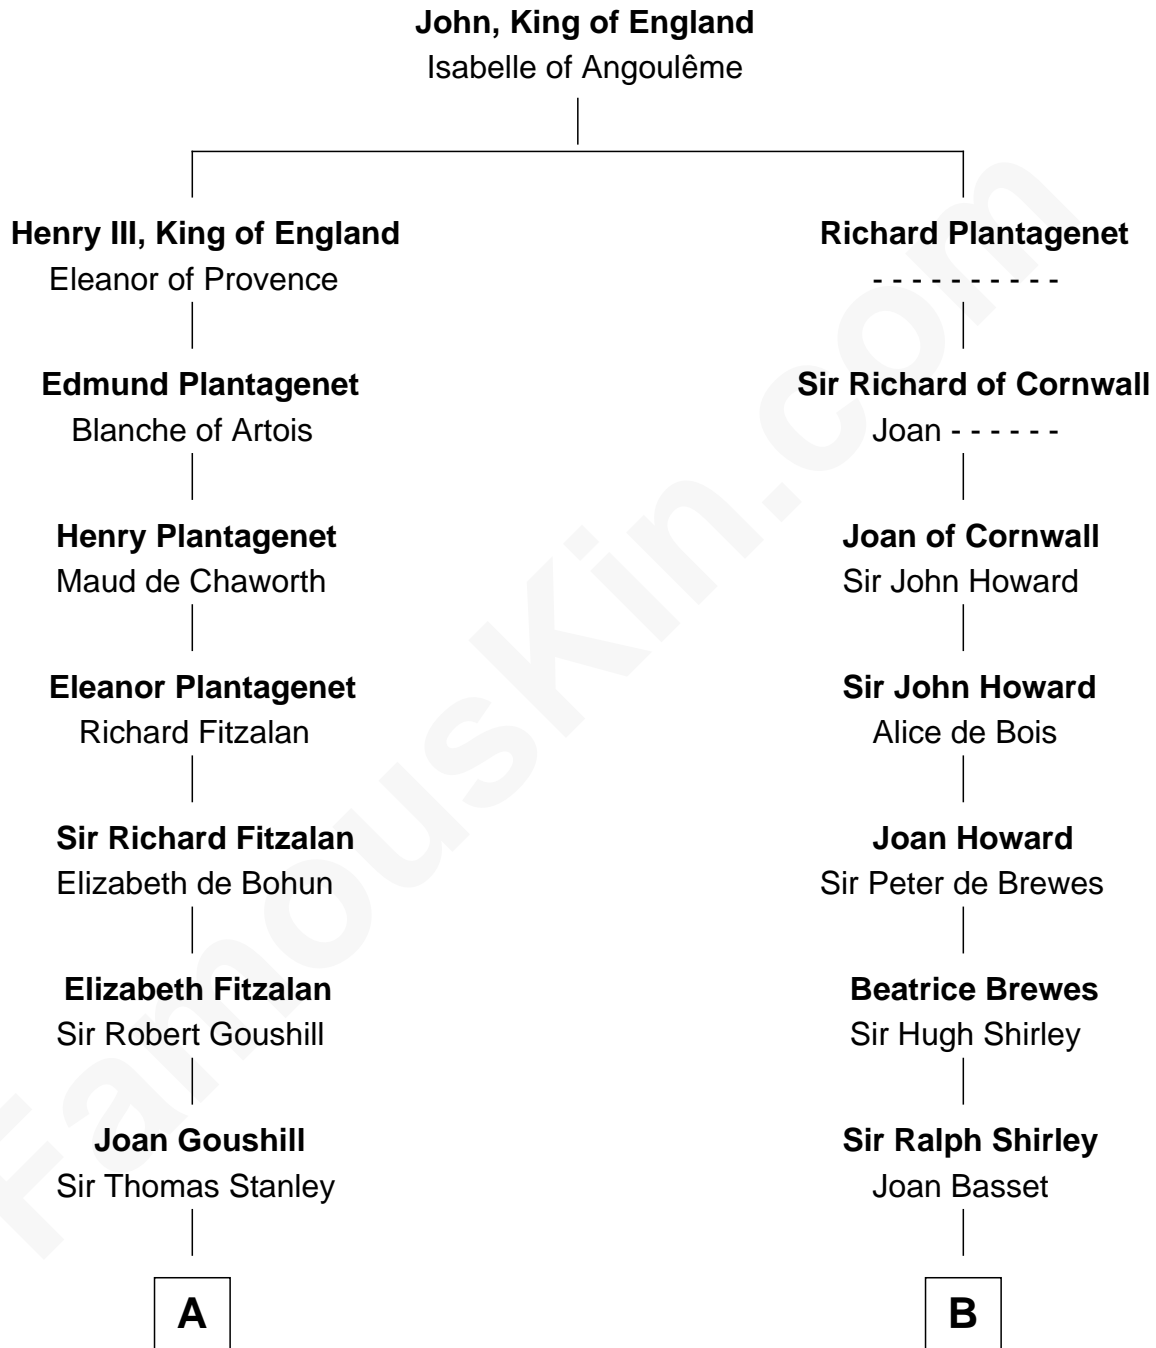

FamousKin.com Relationship Chart of

Edward Lloyd V

13th Governor of Maryland

18th cousin 3 times removed of

William Henry Moore

Co-Founder, U.S. Steel and Nabisco

C

Col. Edward Lloyd

Elizabeth Tayloe

Edward Lloyd V

13th Governor of Maryland

D

Sarah Browne

George Beckwith

George Beckwith

Rachel Marsh

George Beckwith

Mary Bradley

Rachael Arvilla Beckwith

Nathaniel Ford Moore

William Henry Moore

Co-Founder, U.S. Steel and Nabisco

FamousKin.com