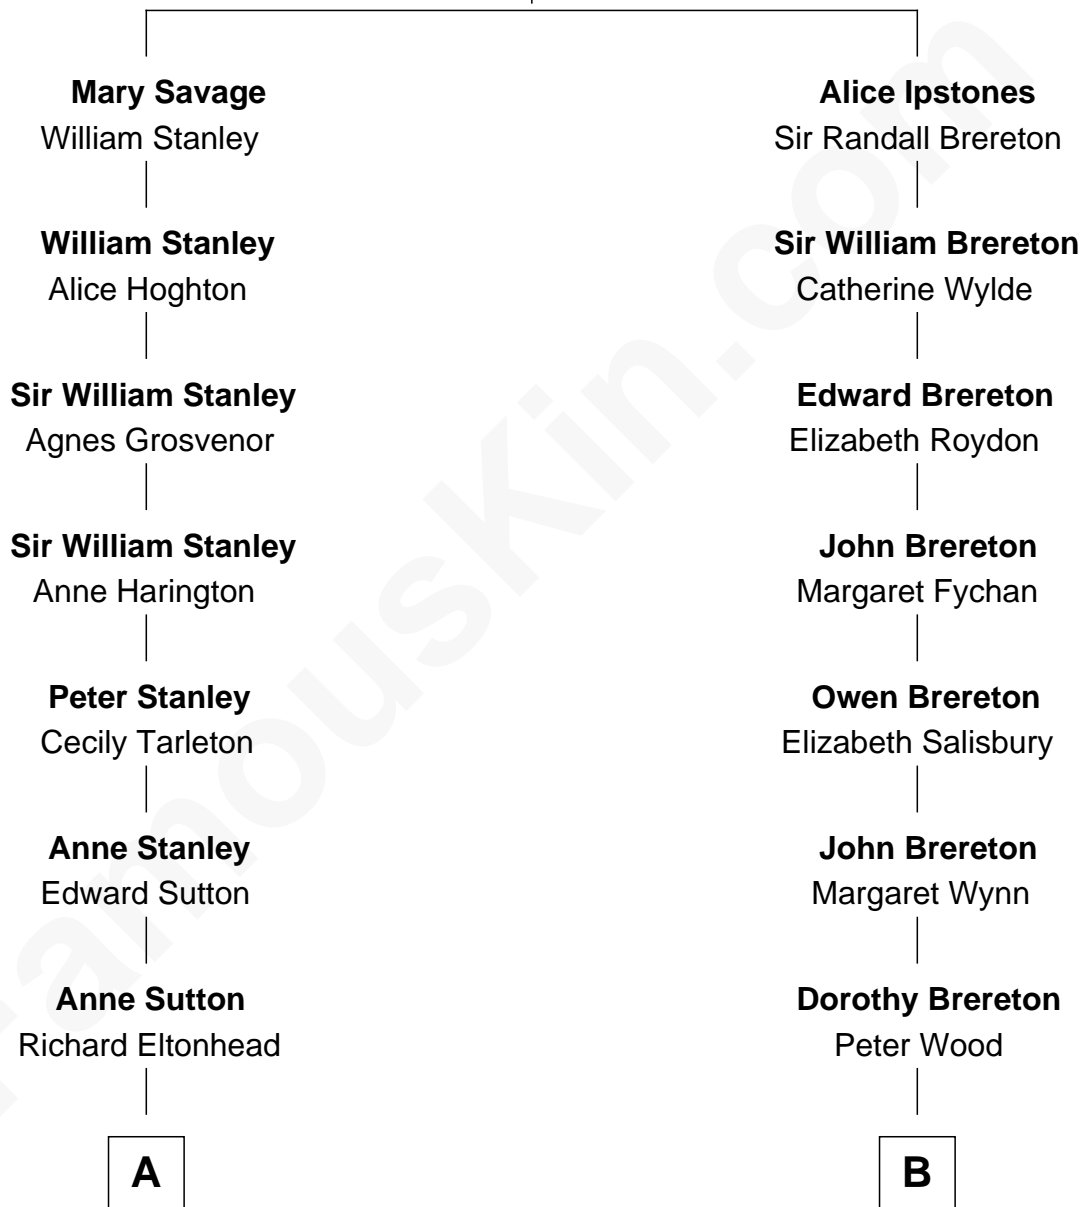

FamousKin.com Relationship Chart of

Edward Lloyd V

13th Governor of Maryland

12th cousin 6 times removed of

Jimmy Carter

39th U.S. President

Maud de Swinnerton

with husband
Sir John Savage

with husband
Sir William Ipstones

C

Earl Carter
Lillian Gordy

Jimmy Carter
39th U.S. President

FamousKin.com