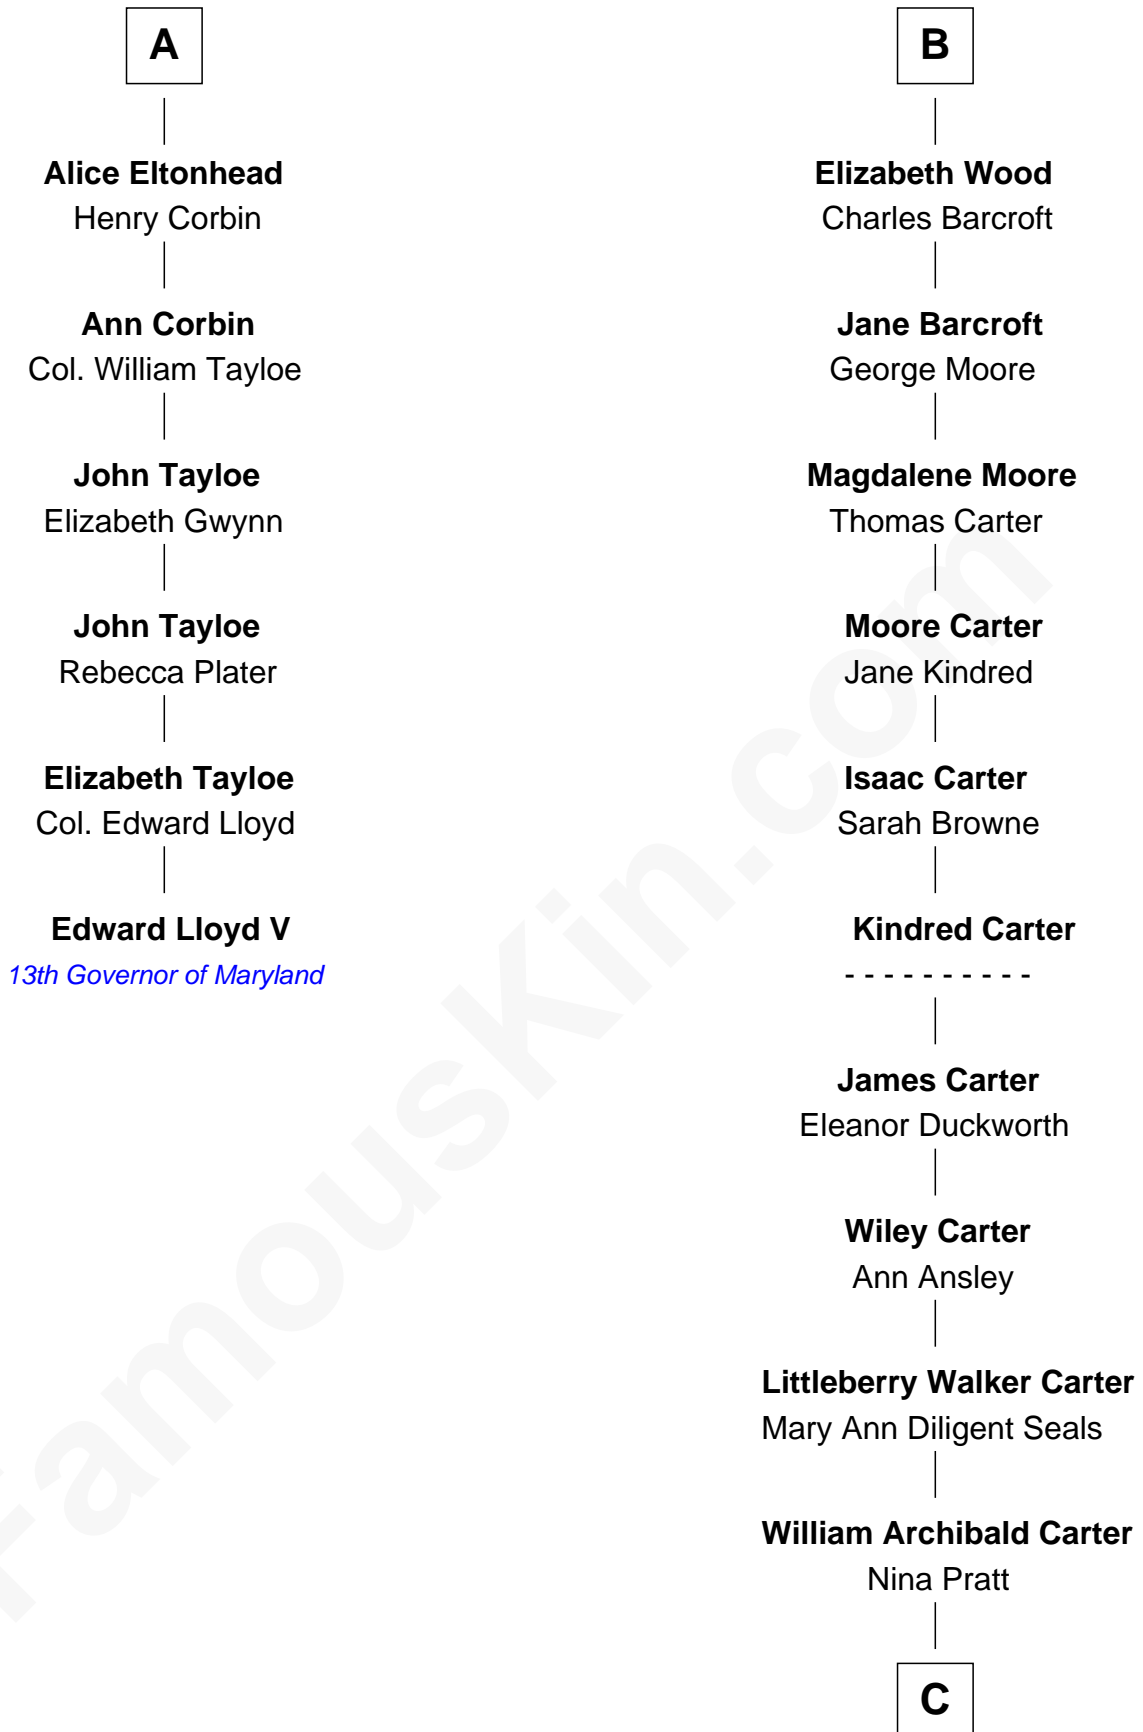

FamousKin.com Relationship Chart of

Edward Lloyd V

13th Governor of Maryland

12th cousin 6 times removed of

Jimmy Carter

39th U.S. President

Maud de Swinnerton

with husband
Sir John Savage

with husband
Sir William Ipstones

C

Earl Carter
Lillian Gordy

Jimmy Carter
39th U.S. President

FamousKin.com