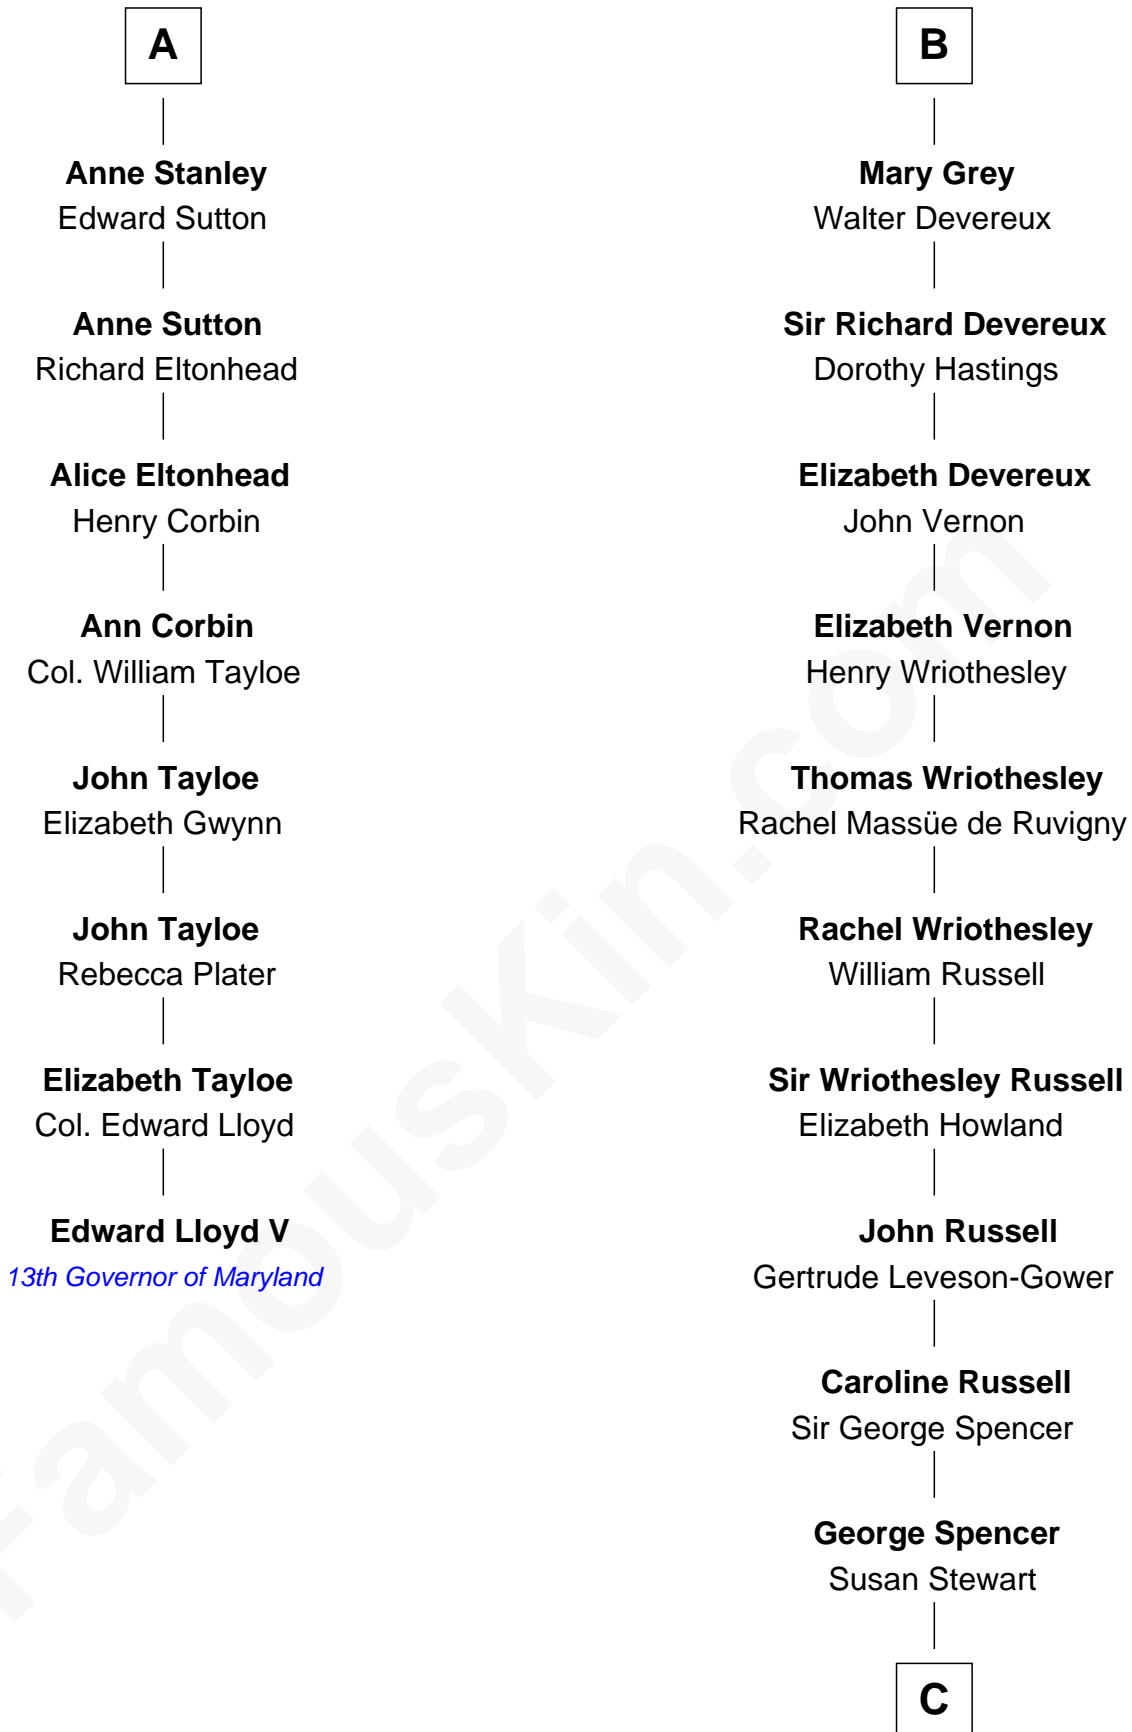

# FamousKin.com Relationship Chart of

**Edward Lloyd V**

*13th Governor of Maryland*

**14th cousin 6 times removed of**

**Sir Winston Churchill**

*Prime Minister of the United Kingdom*

**Sir John de Harington**

Joan - - - - -

**C**

—  
**Sir George Spencer-Churchill**

Jane Stewart

—  
**Sir John Winston Spencer-Churchill**

Frances Anne Emily Vane

—  
**Randolph Henry Spencer-Churchill**

Jeanette Jerome