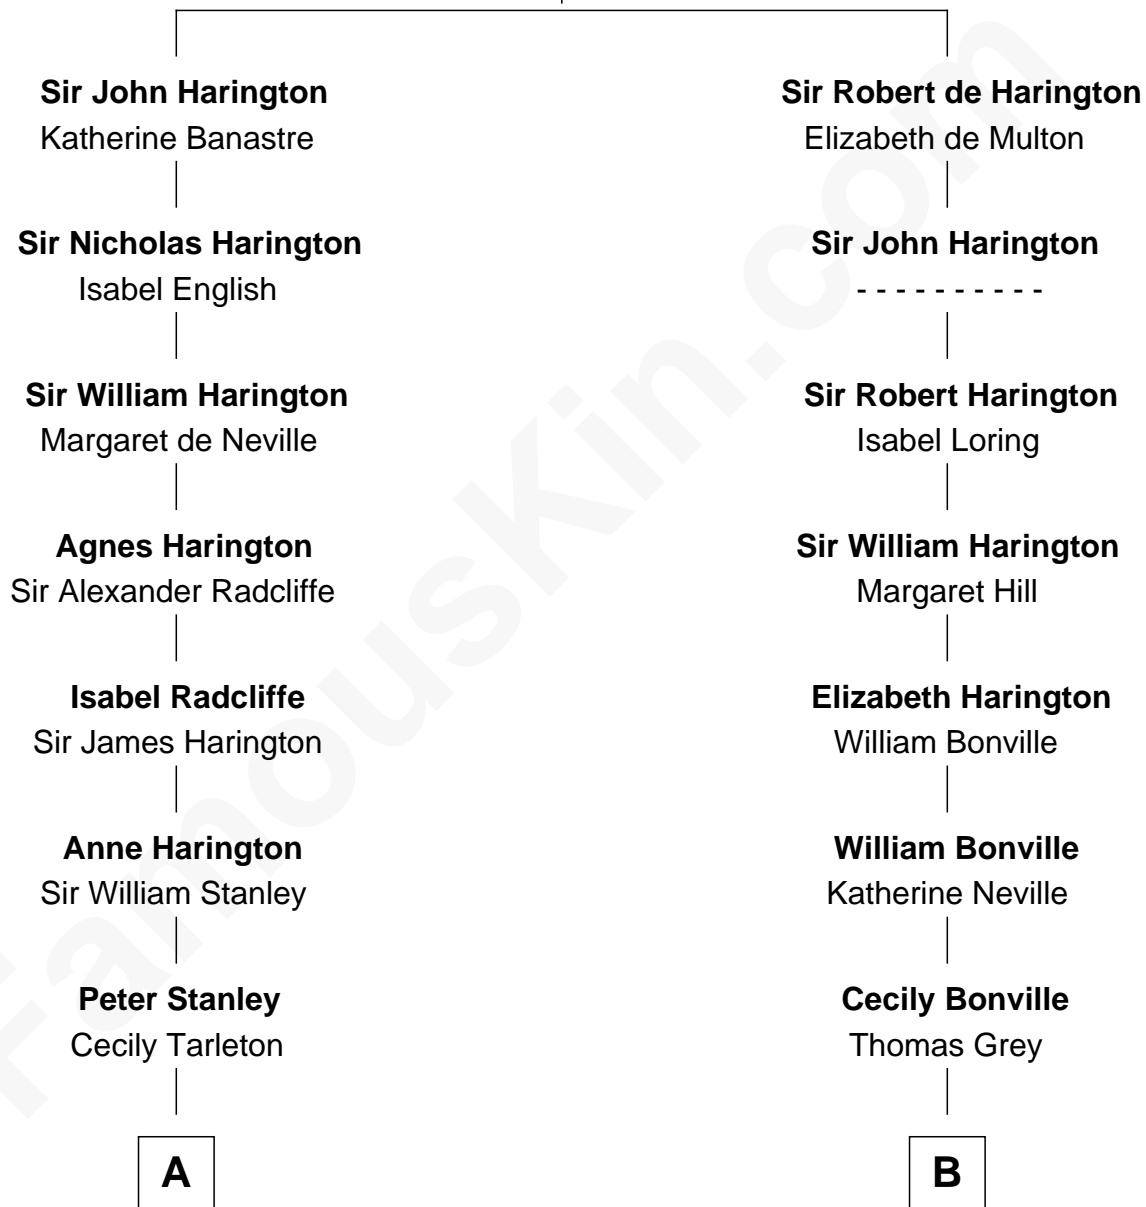

# FamousKin.com Relationship Chart of

**Edward Lloyd V**

*13th Governor of Maryland*

**14th cousin 6 times removed of**

**Sir Winston Churchill**

*Prime Minister of the United Kingdom*

**Sir John de Harington**

Joan - - - - -

**C**

—  
**Sir George Spencer-Churchill**

Jane Stewart

—  
**Sir John Winston Spencer-Churchill**

Frances Anne Emily Vane

—  
**Randolph Henry Spencer-Churchill**

Jeanette Jerome