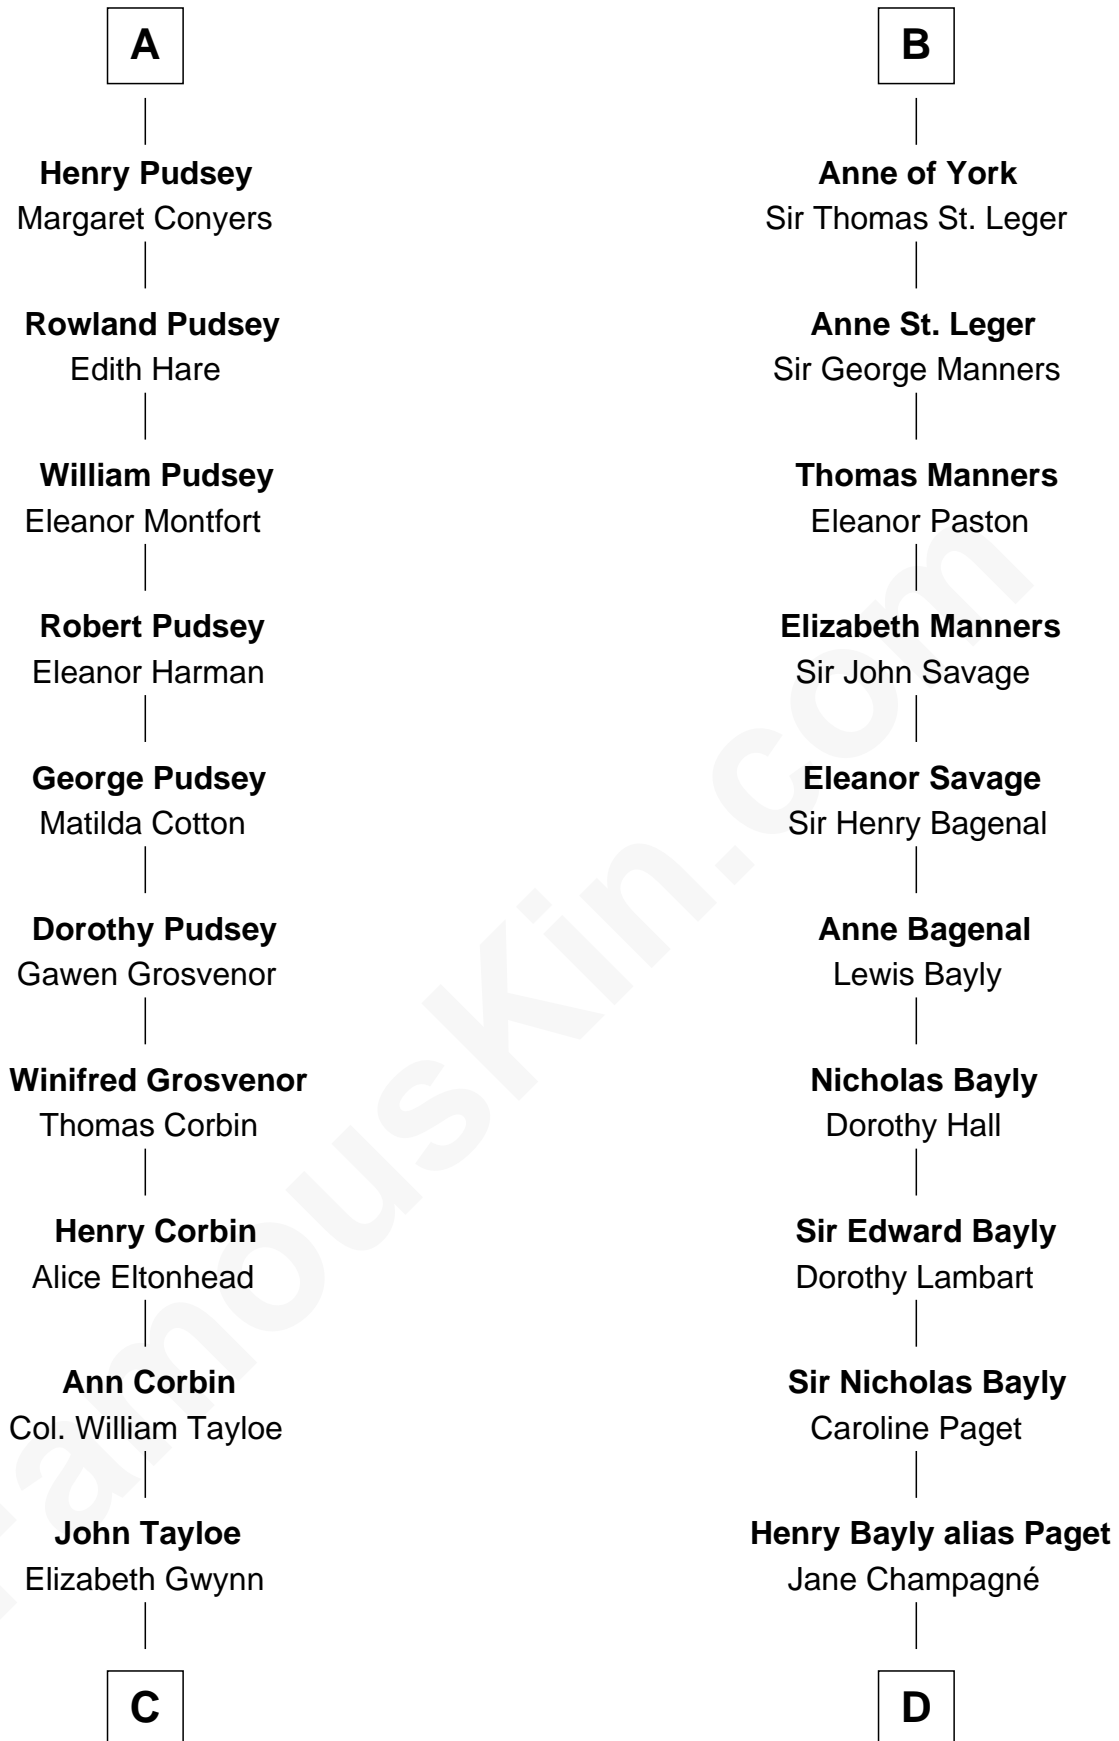

FamousKin.com Relationship Chart of

Edward Lloyd V

13th Governor of Maryland

19th cousin 2 times removed of

Sir Winston Churchill

Prime Minister of the United Kingdom

John Fitz Robert

Ada de Baliol

C

John Tayloe
Rebecca Plater

Elizabeth Tayloe
Col. Edward Lloyd

Edward Lloyd V
13th Governor of Maryland

D

Jane Paget
George Stewart

Jane Stewart
Sir George Spencer-Churchill

Sir John Winston Spencer-Churchill
Frances Anne Emily Vane