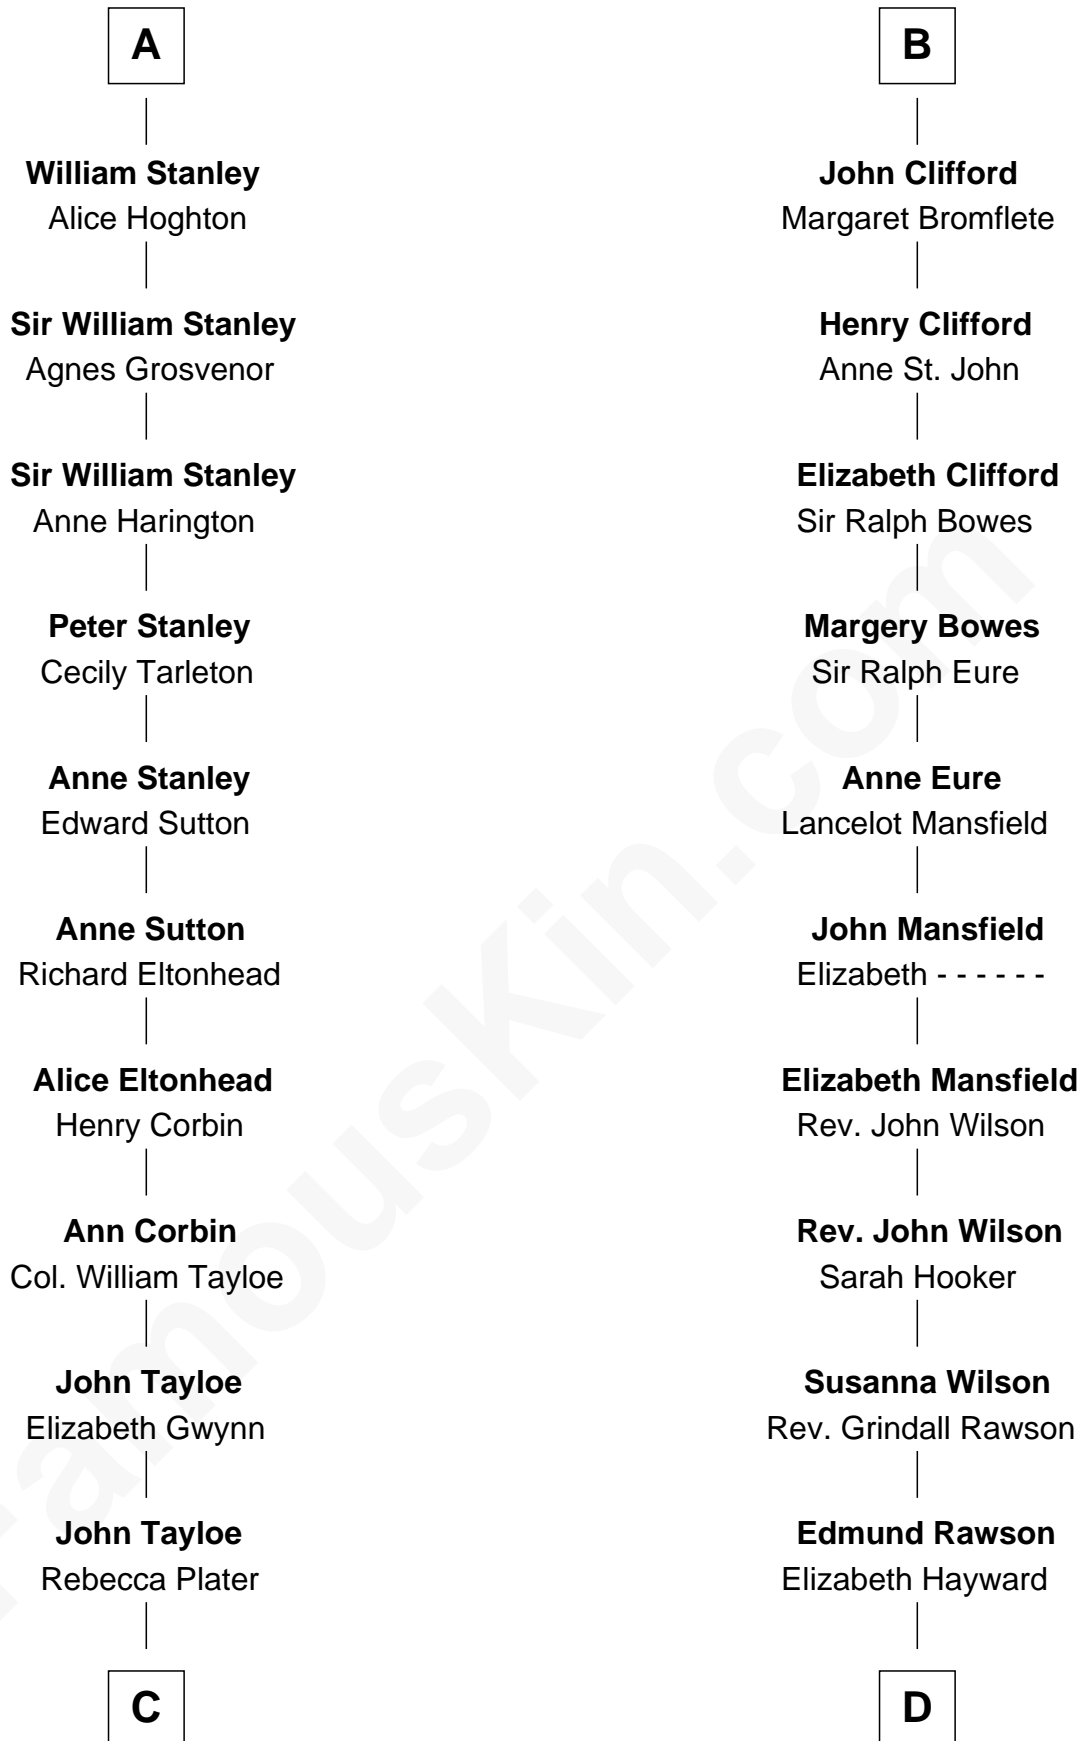

FamousKin.com Relationship Chart of

Edward Lloyd V

13th Governor of Maryland

18th cousin 3 times removed of

William Howard Taft

27th U.S. President

Alan la Zouche

Ellen de Quincy

C

Elizabeth Tayloe
Col. Edward Lloyd

Edward Lloyd V
13th Governor of Maryland

D

Abner Rawson
Mary Allen

Rhoda Rawson
Aaron Taft

Peter Rawson Taft
Sylvia Howard

Alphonso Taft
Louisa Maria Torrey

William Howard Taft
27th U.S. President

FamousKin.com