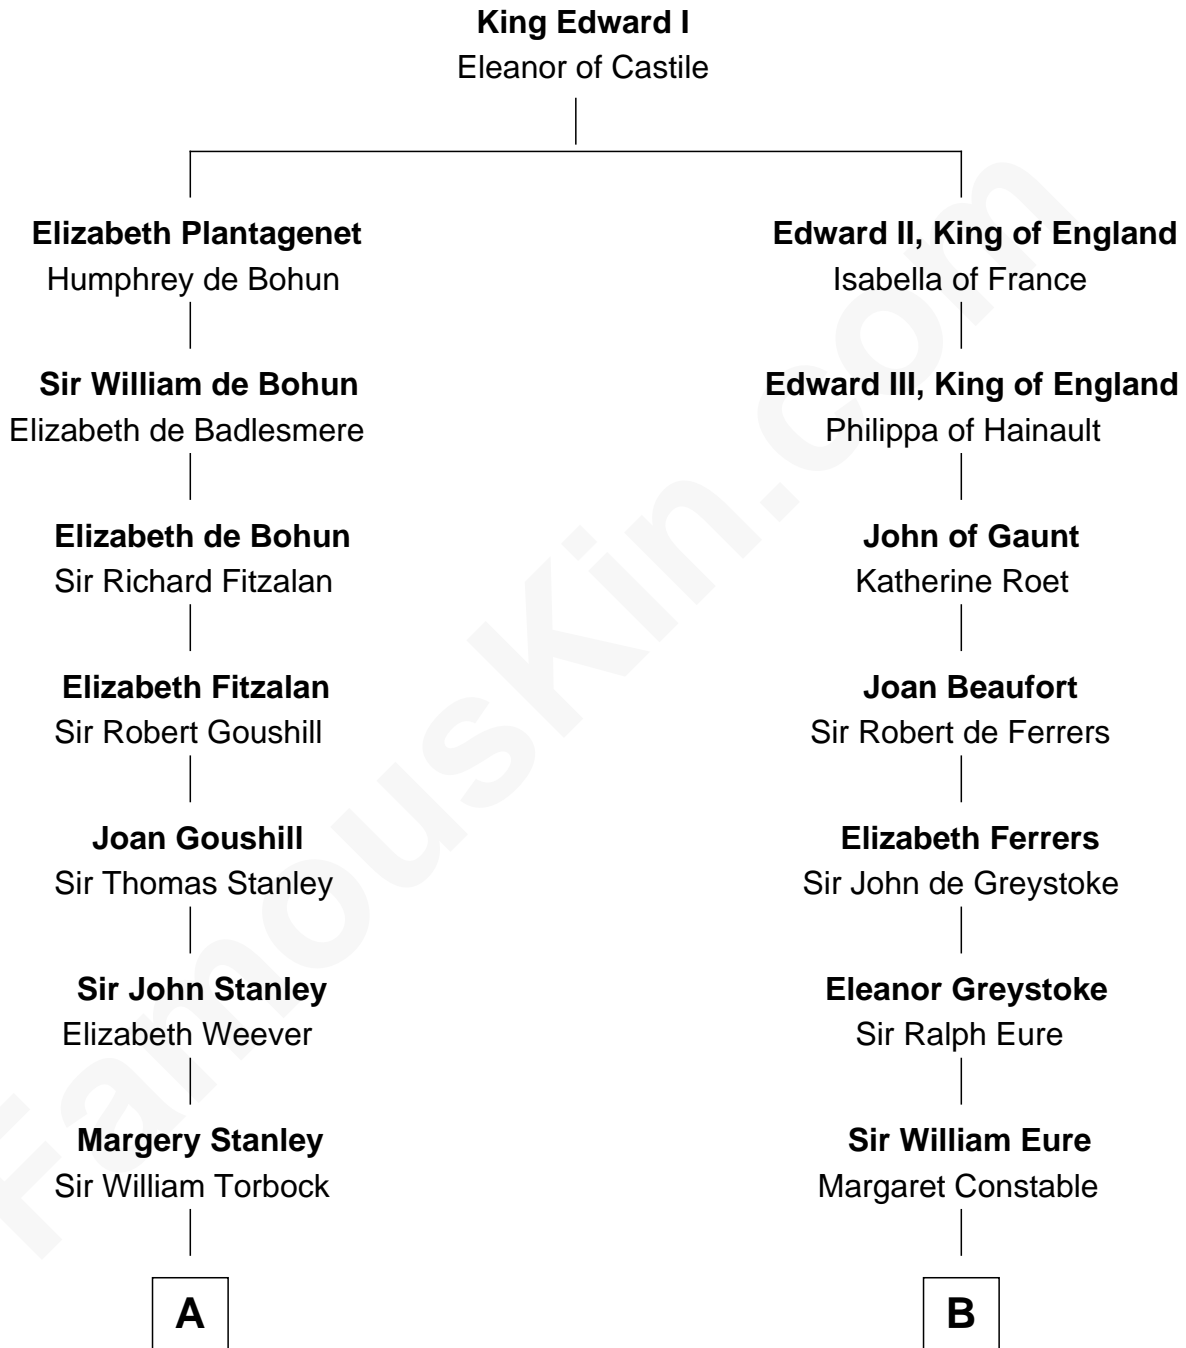

FamousKin.com Relationship Chart of

Edward Lloyd V

13th Governor of Maryland

16th cousin 4 times removed of

William Howard Taft

27th U.S. President

C

—
Rhoda Rawson

Aaron Taft
—

Peter Rawson Taft

Sylvia Howard
—

Alphonso Taft

Louisa Maria Torrey
—

William Howard Taft

27th U.S. President

FamousKin.com