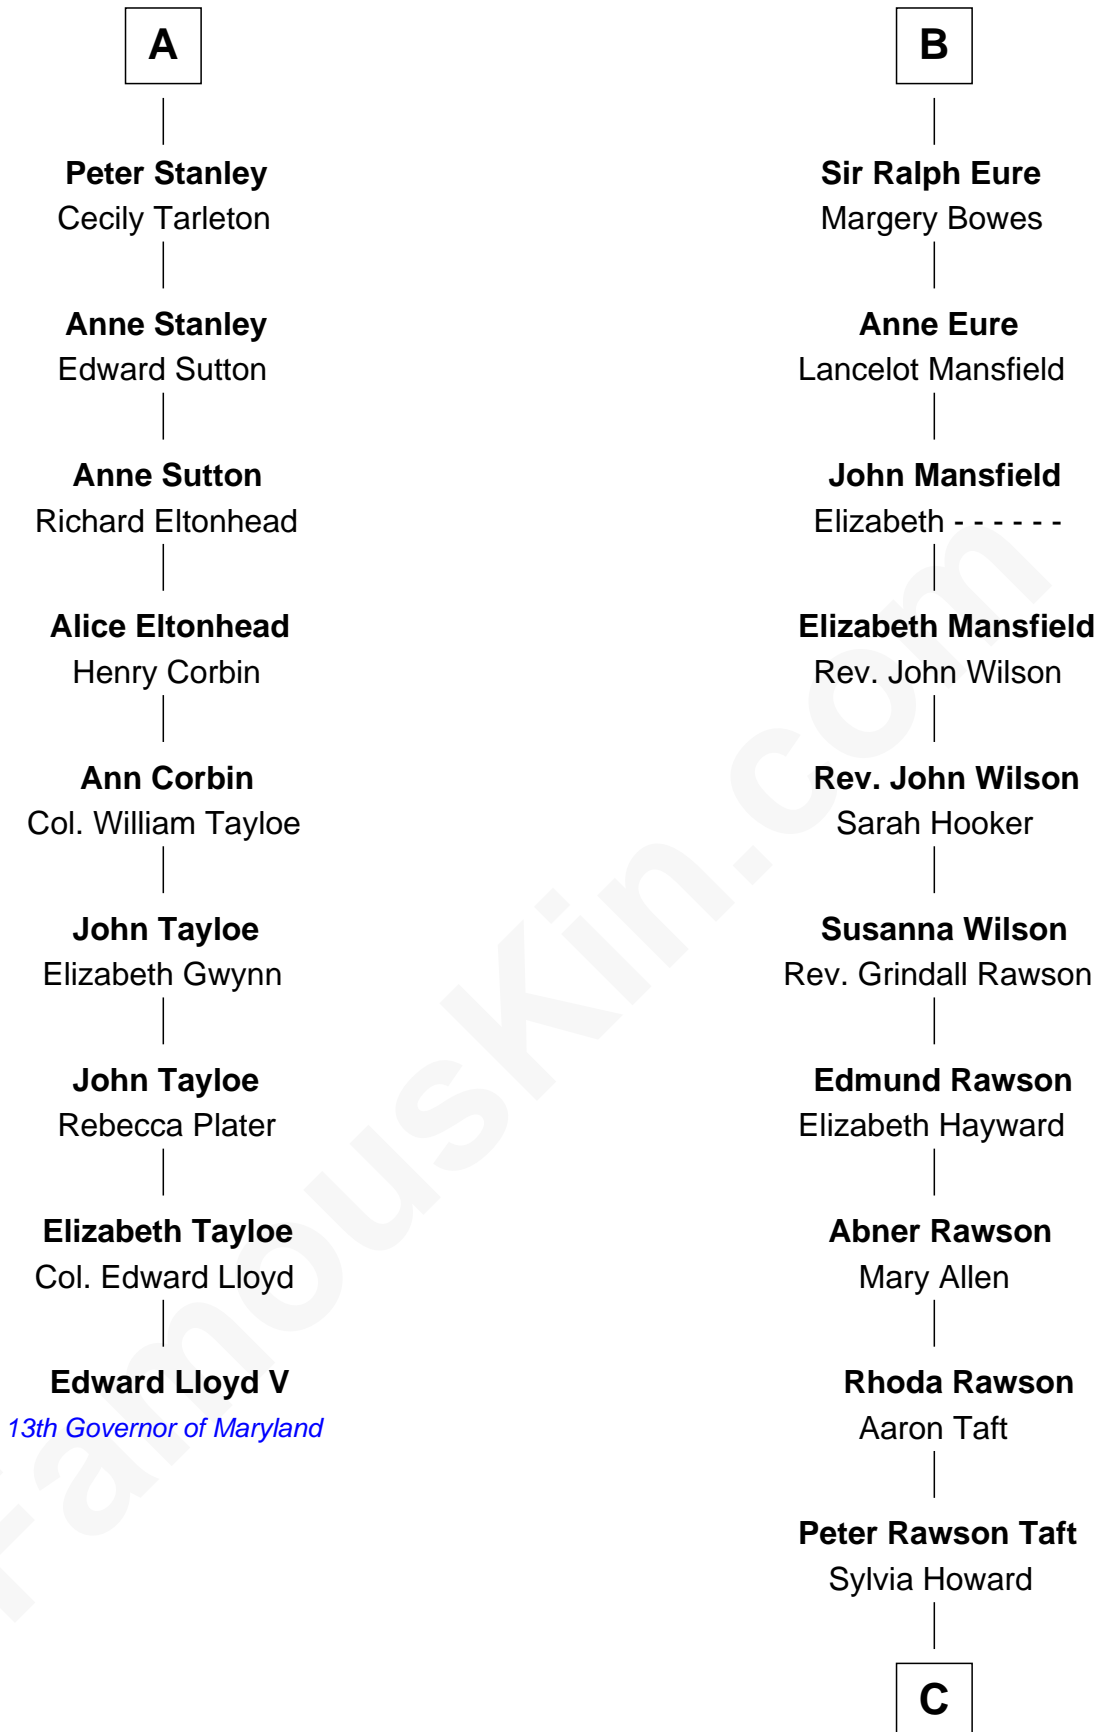

# FamousKin.com Relationship Chart of

**Edward Lloyd V**

*13th Governor of Maryland*

15th cousin 3 times removed of

**William Howard Taft**

*27th U.S. President*

C

Alphonso Taft  
Louisa Maria Torrey

William Howard Taft  
*27th U.S. President*

FamousKin.com