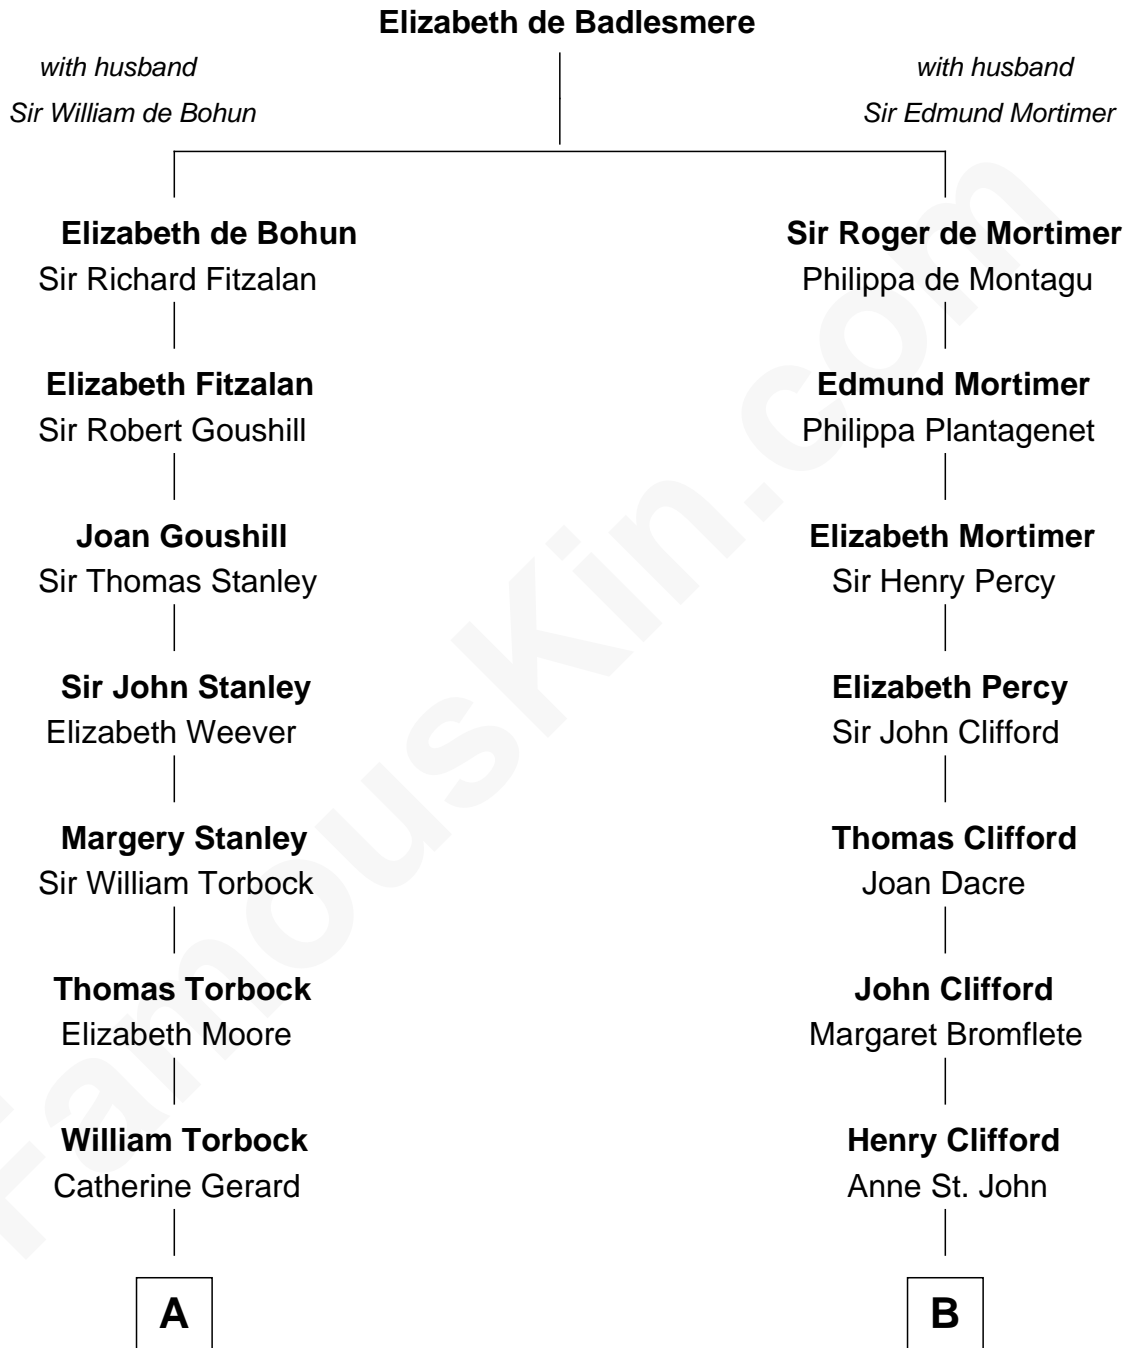

# FamousKin.com Relationship Chart of

**Edward Lloyd V**

*13th Governor of Maryland*

14th cousin 5 times removed of

**William Howard Taft**

*27th U.S. President*

**C**

**Peter Rawson Taft**

Sylvia Howard

**Alphonso Taft**

Louisa Maria Torrey

**William Howard Taft**

*27th U.S. President*

FamousKin.com