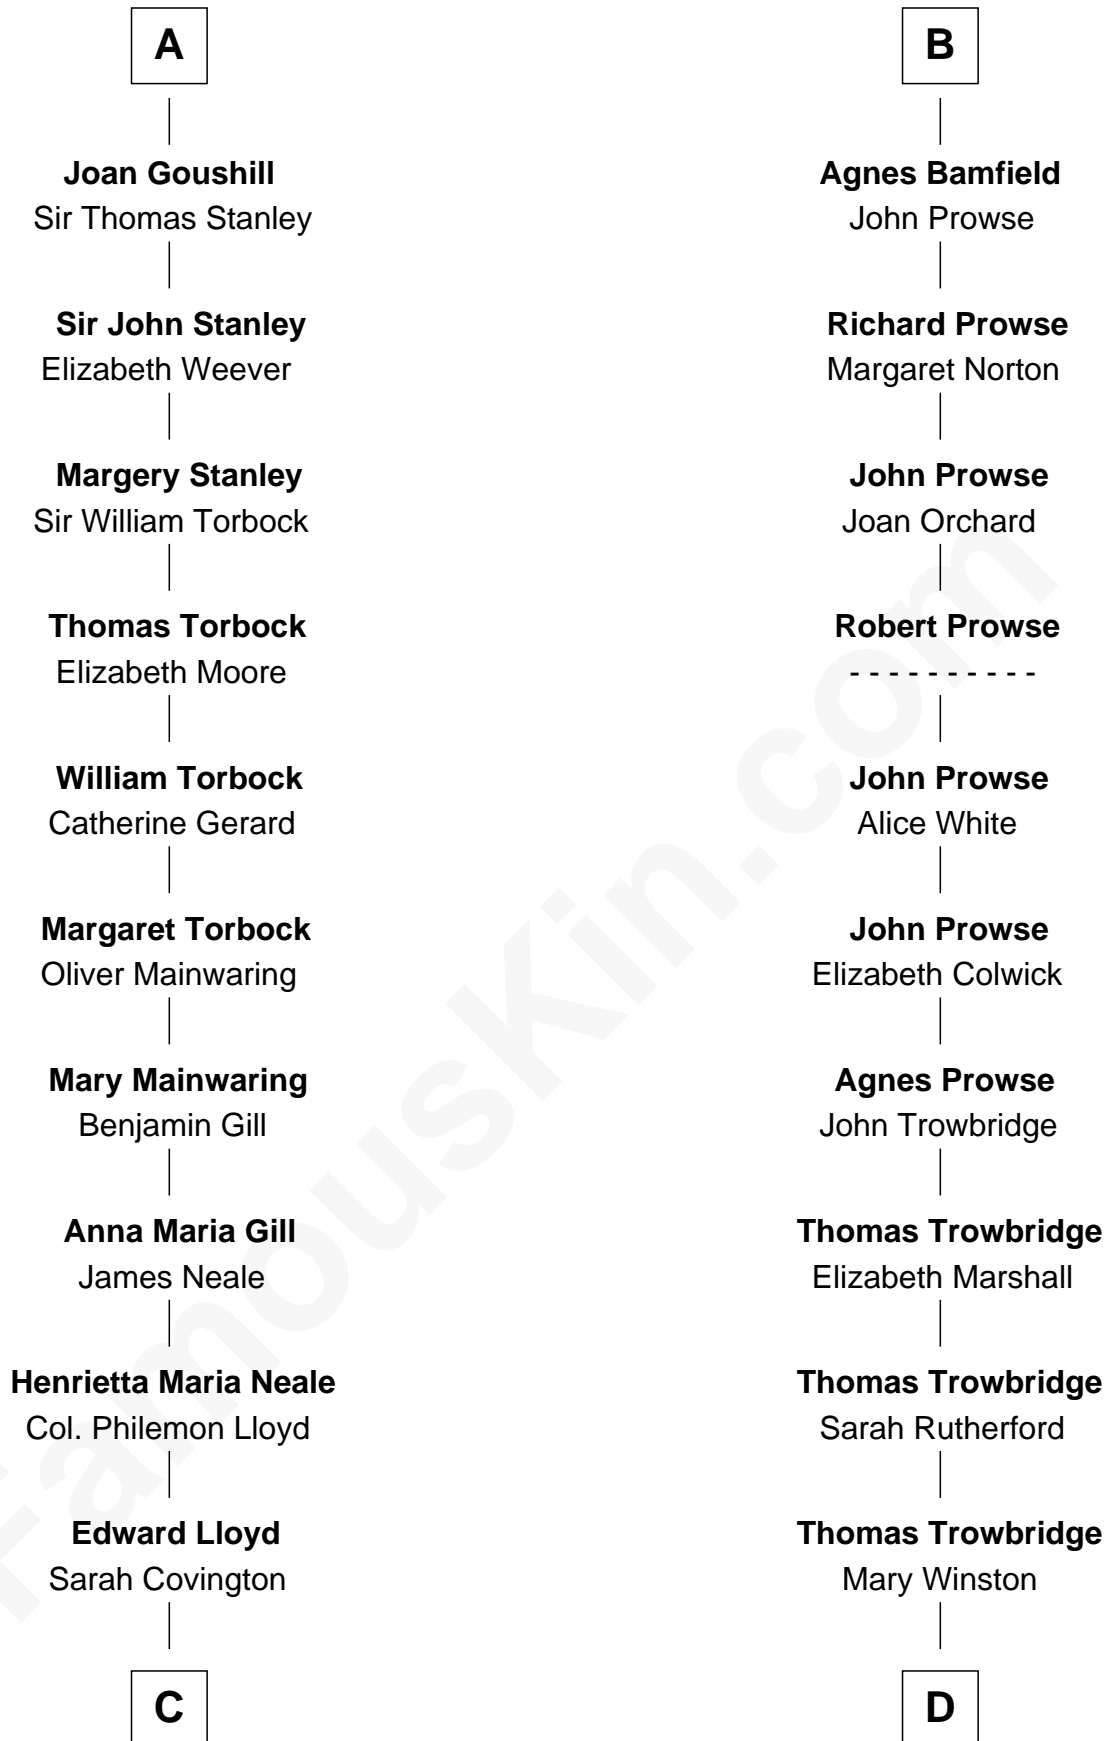

FamousKin.com Relationship Chart of

Edward Lloyd V

13th Governor of Maryland

19th cousin 2 times removed of

Rutherford B. Hayes

19th U.S. President

Sir Geoffrey FitzPiers

Aveline de Clare

C

Col. Edward Lloyd

Anne Rousby

Col. Edward Lloyd

Elizabeth Tayloe

Edward Lloyd V

13th Governor of Maryland

D