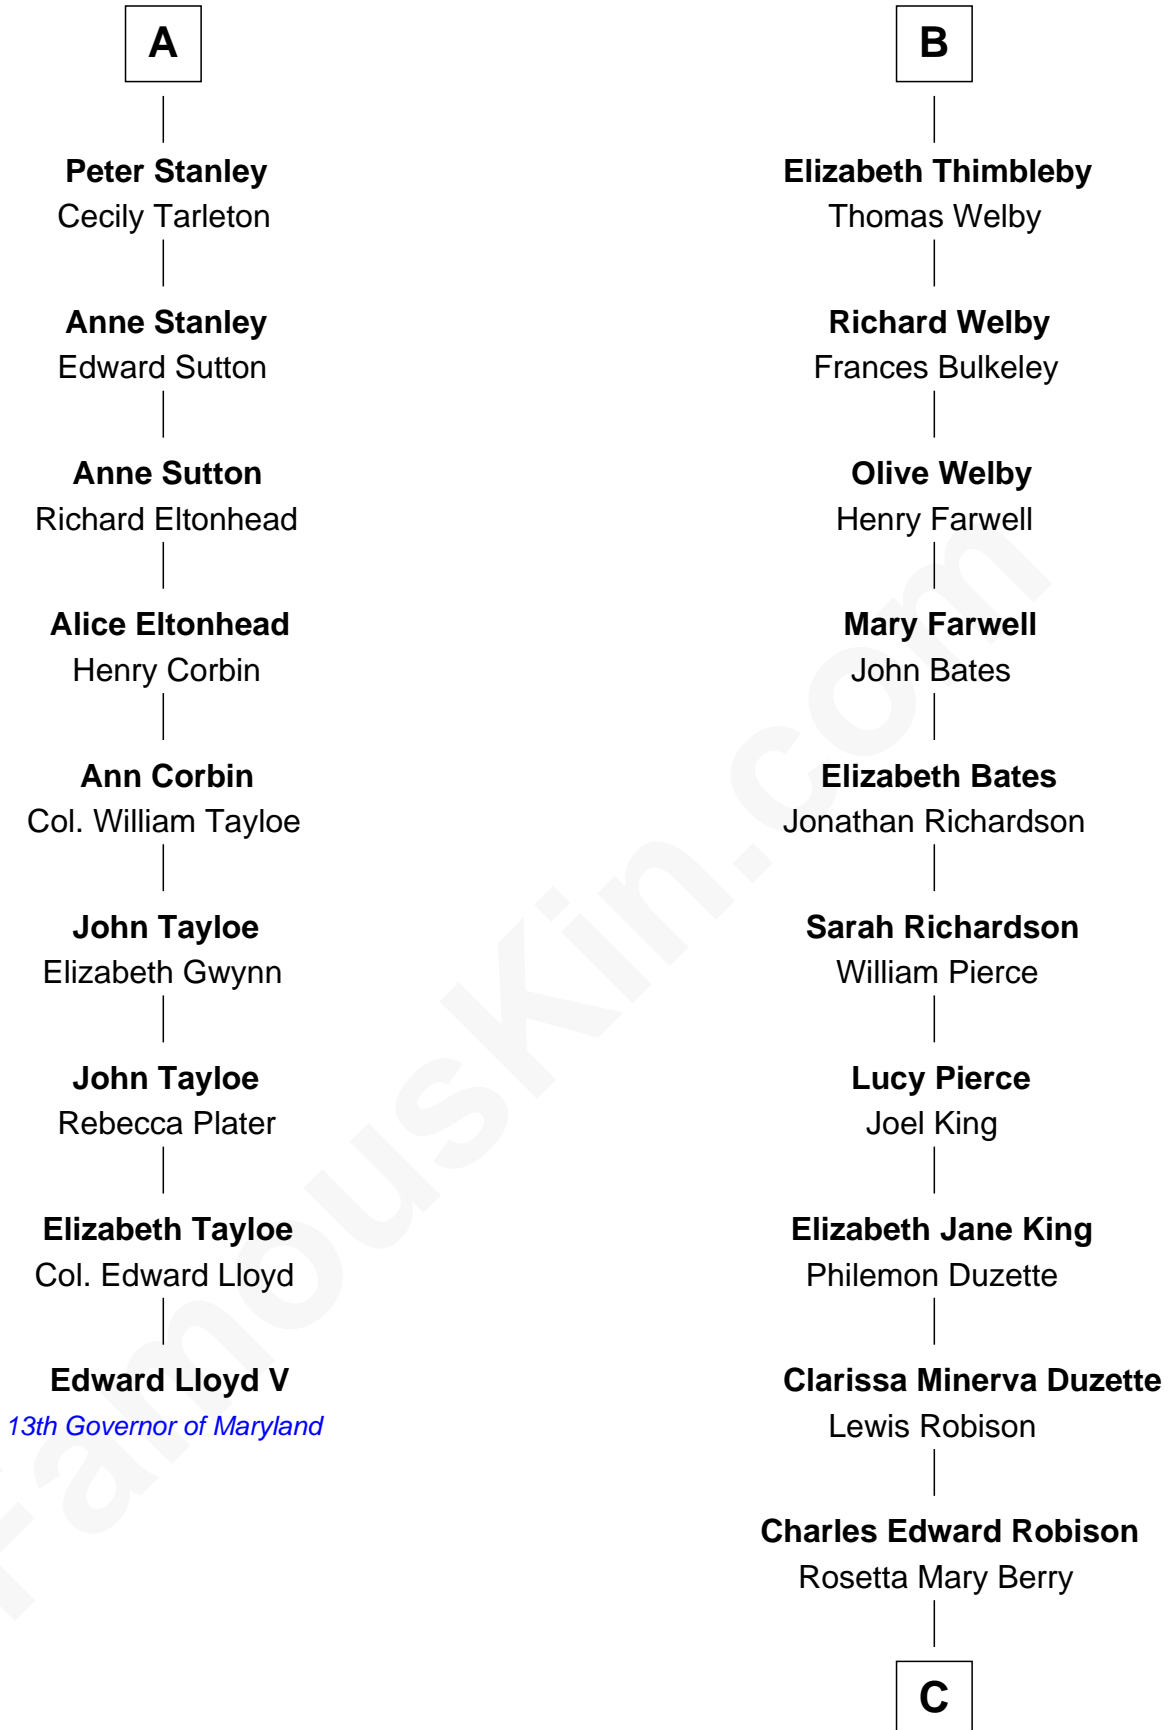

FamousKin.com Relationship Chart of

Edward Lloyd V

13th Governor of Maryland

15th cousin 4 times removed of

Mitt Romney

70th Governor of Massachusetts

Ralph de Stafford

*with wife
Katherine de Hastang*

*with wife
Margaret de Audley*

C

Alma Luella Robison
Harold Arundel LaFount

Lenore Emily LaFount
George Wilcken Romney

Mitt Romney
70th Governor of Massachusetts

FamousKin.com