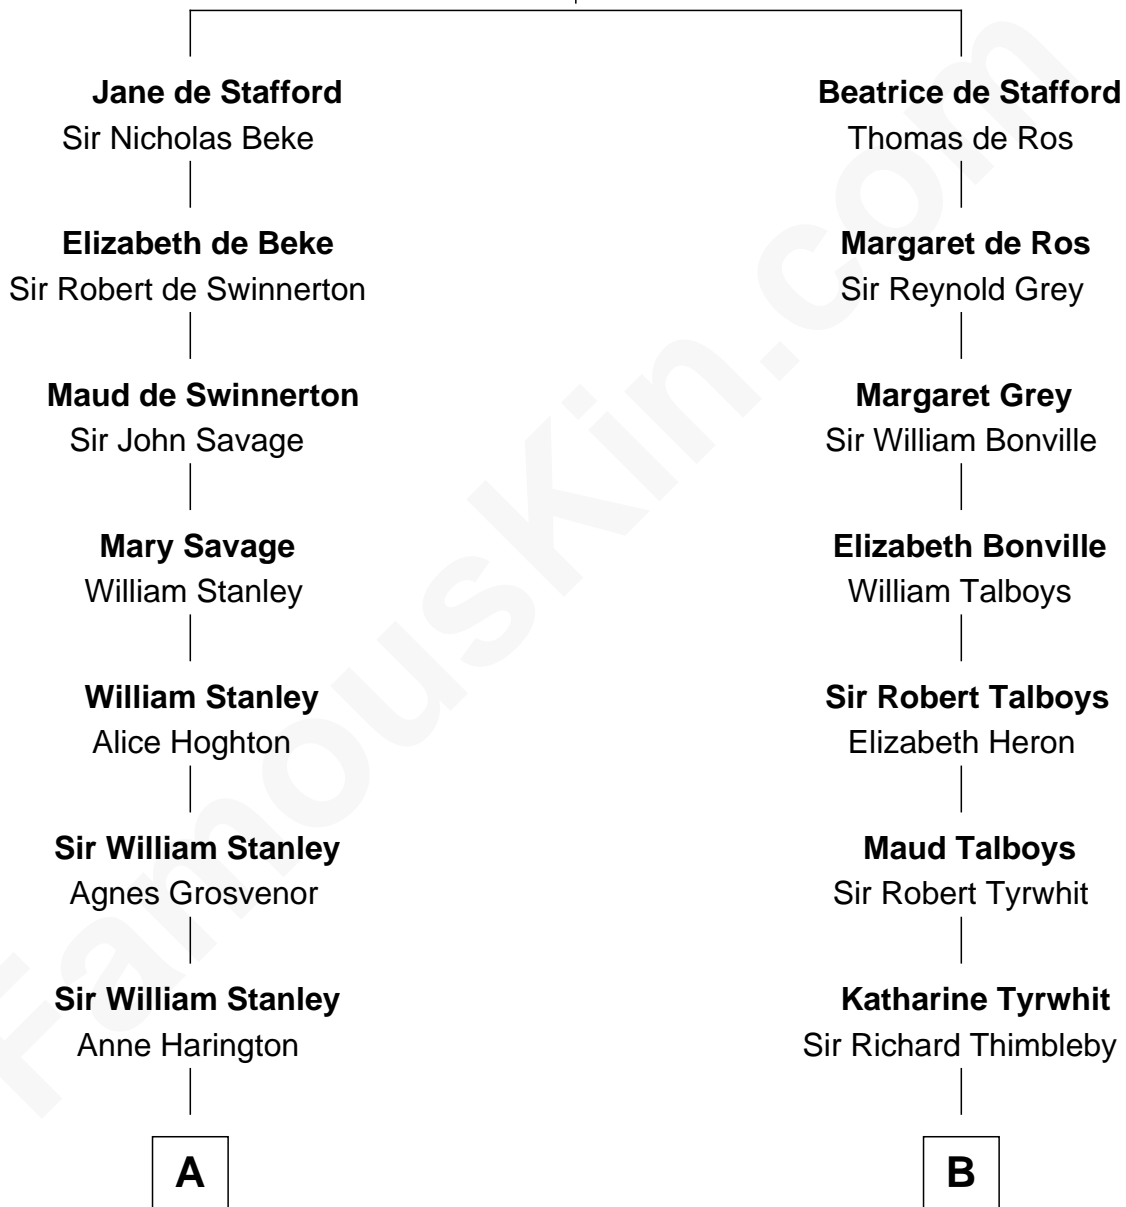

FamousKin.com Relationship Chart of

Edward Lloyd V

13th Governor of Maryland

15th cousin 4 times removed of

Mitt Romney

70th Governor of Massachusetts

Ralph de Stafford

*with wife
Katherine de Hastang*

*with wife
Margaret de Audley*

C

Alma Luella Robison
Harold Arundel LaFount

Lenore Emily LaFount
George Wilcken Romney

Mitt Romney
70th Governor of Massachusetts

FamousKin.com