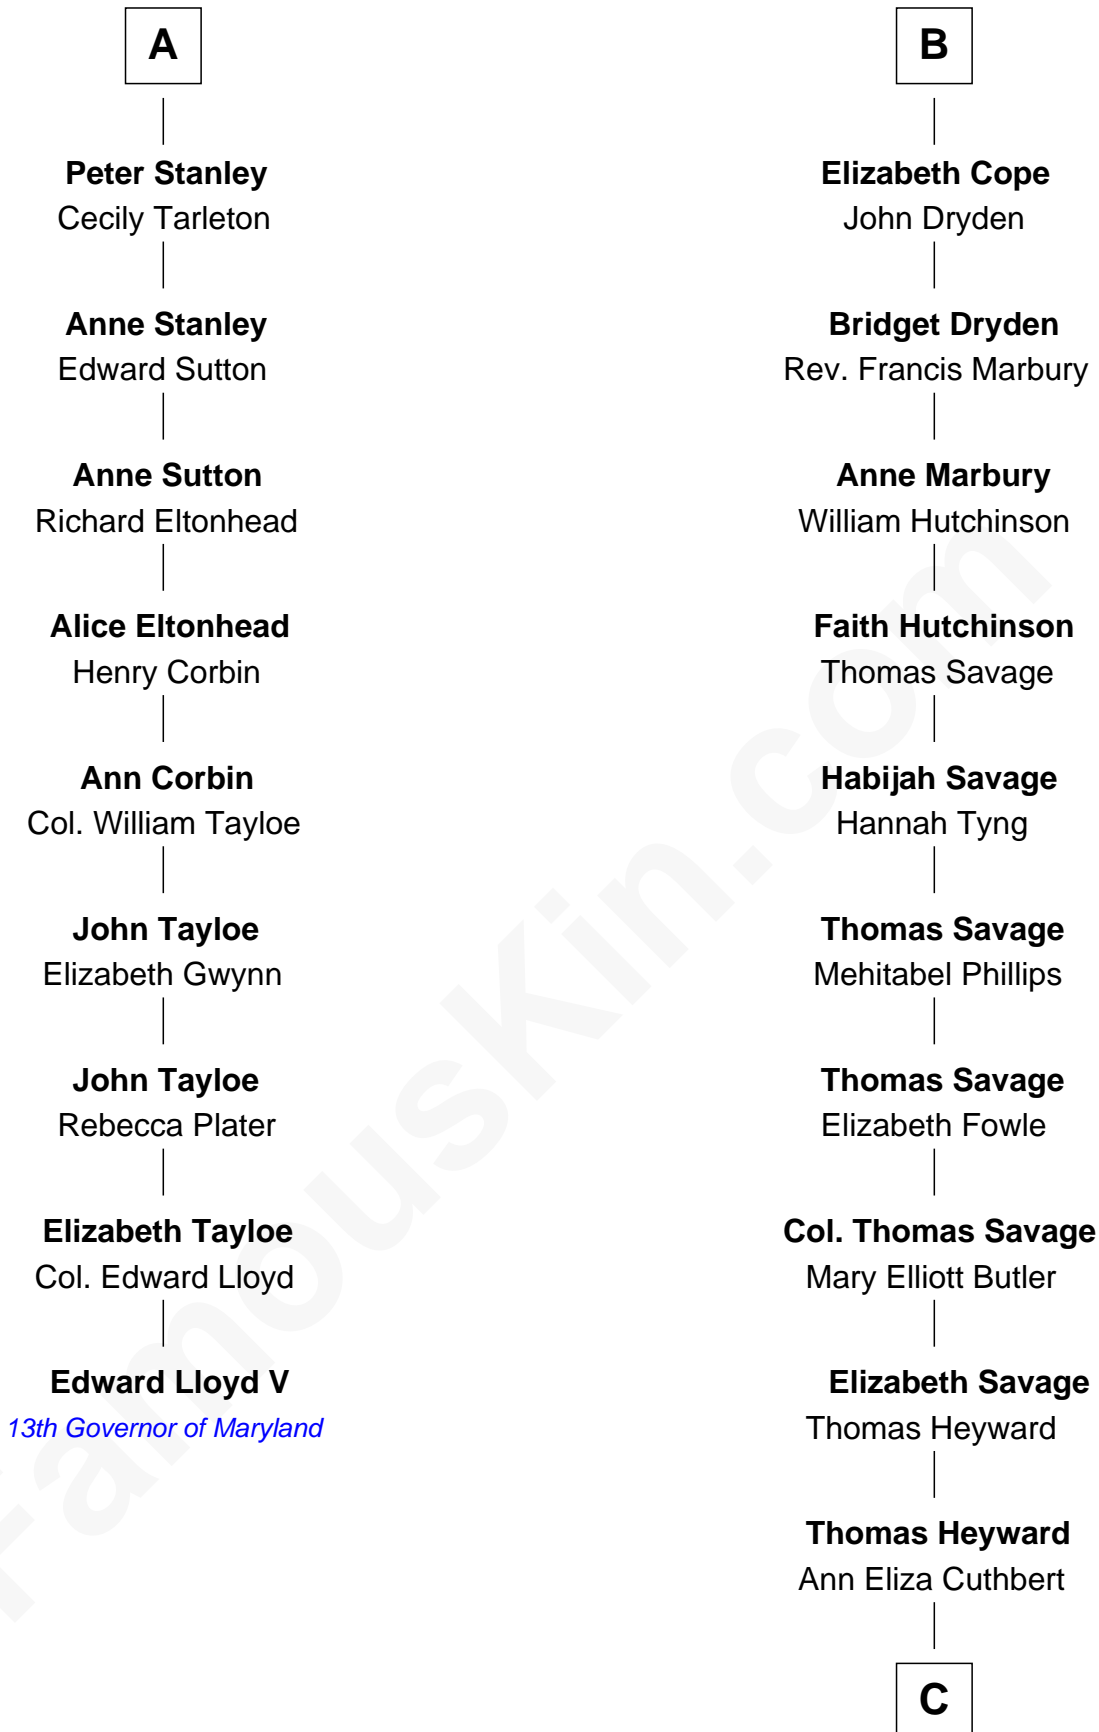

FamousKin.com Relationship Chart of

Edward Lloyd V

13th Governor of Maryland

15th cousin 5 times removed of

DuBose Heyward

Author of Porgy (Porgy & Bess)

Ralph de Stafford

*with wife
Katherine de Hastang*

William Raleigh

William Stanley

Alice Hoghton

Sir Edward Raleigh

Margaret Verney

Sir William Stanley

Agnes Grosvenor

Sir Edward Raleigh

Anne Chamberlayne

Sir William Stanley

Anne Harington

Bridget Raleigh

Sir John Cope

A

B

C

Thomas Savage Heyward

Georgianna Hasell

Thomas Savage Heyward

Louisa Watkins

Edwin Watkins Heyward

Jane Screven DuBose

DuBose Heyward

American Novelist