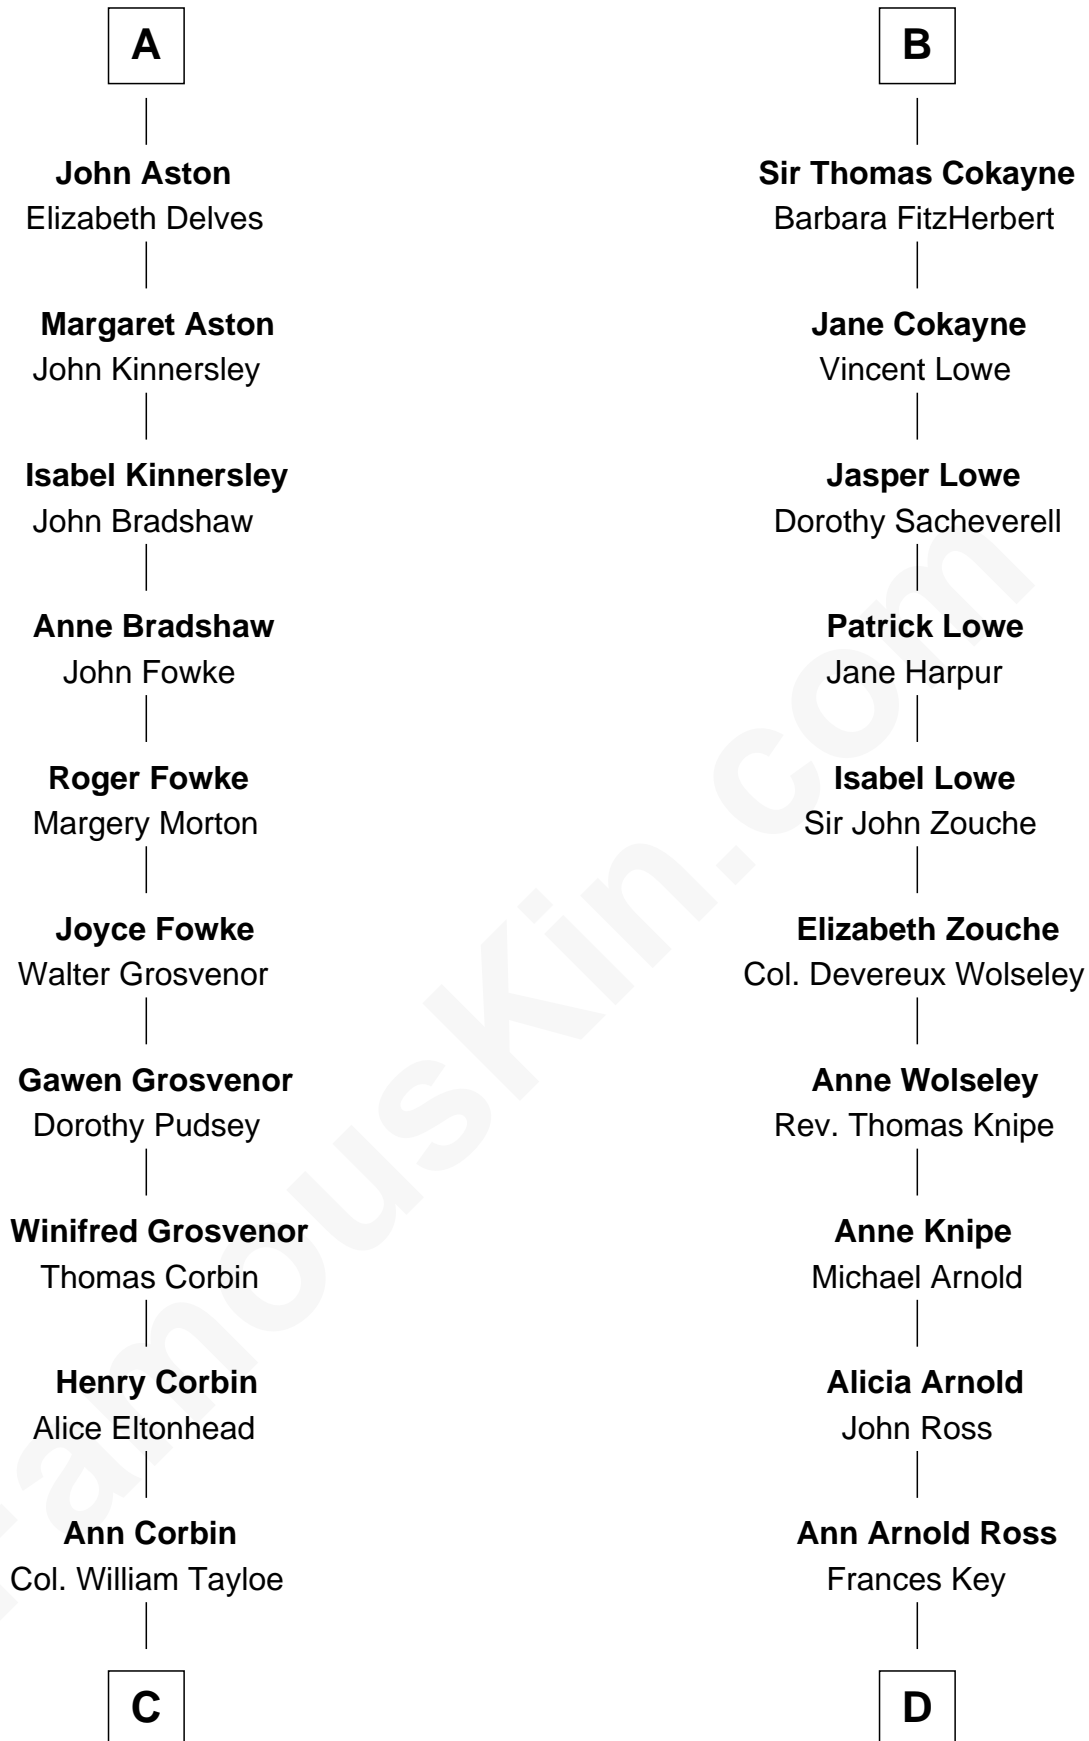

# FamousKin.com Relationship Chart of

**Edward Lloyd V**

*13th Governor of Maryland*

18th cousin 2 times removed of

**Francis Scott Key**

*Author of "The Star Spangled Banner"*

**Sir Robert de Ros**

Isabel de Aubeney

**C**

**John Tayloe**  
Elizabeth Gwynn

**John Tayloe**  
Rebecca Plater

**Elizabeth Tayloe**  
Col. Edward Lloyd

**Edward Lloyd V**  
*13th Governor of Maryland*

**D**

**John Ross Key**  
Anne Phebe Penn Dagworthy Charlton

**Francis Scott Key**  
*Author of "The Star Spangled Banner"*

FamousKin.com