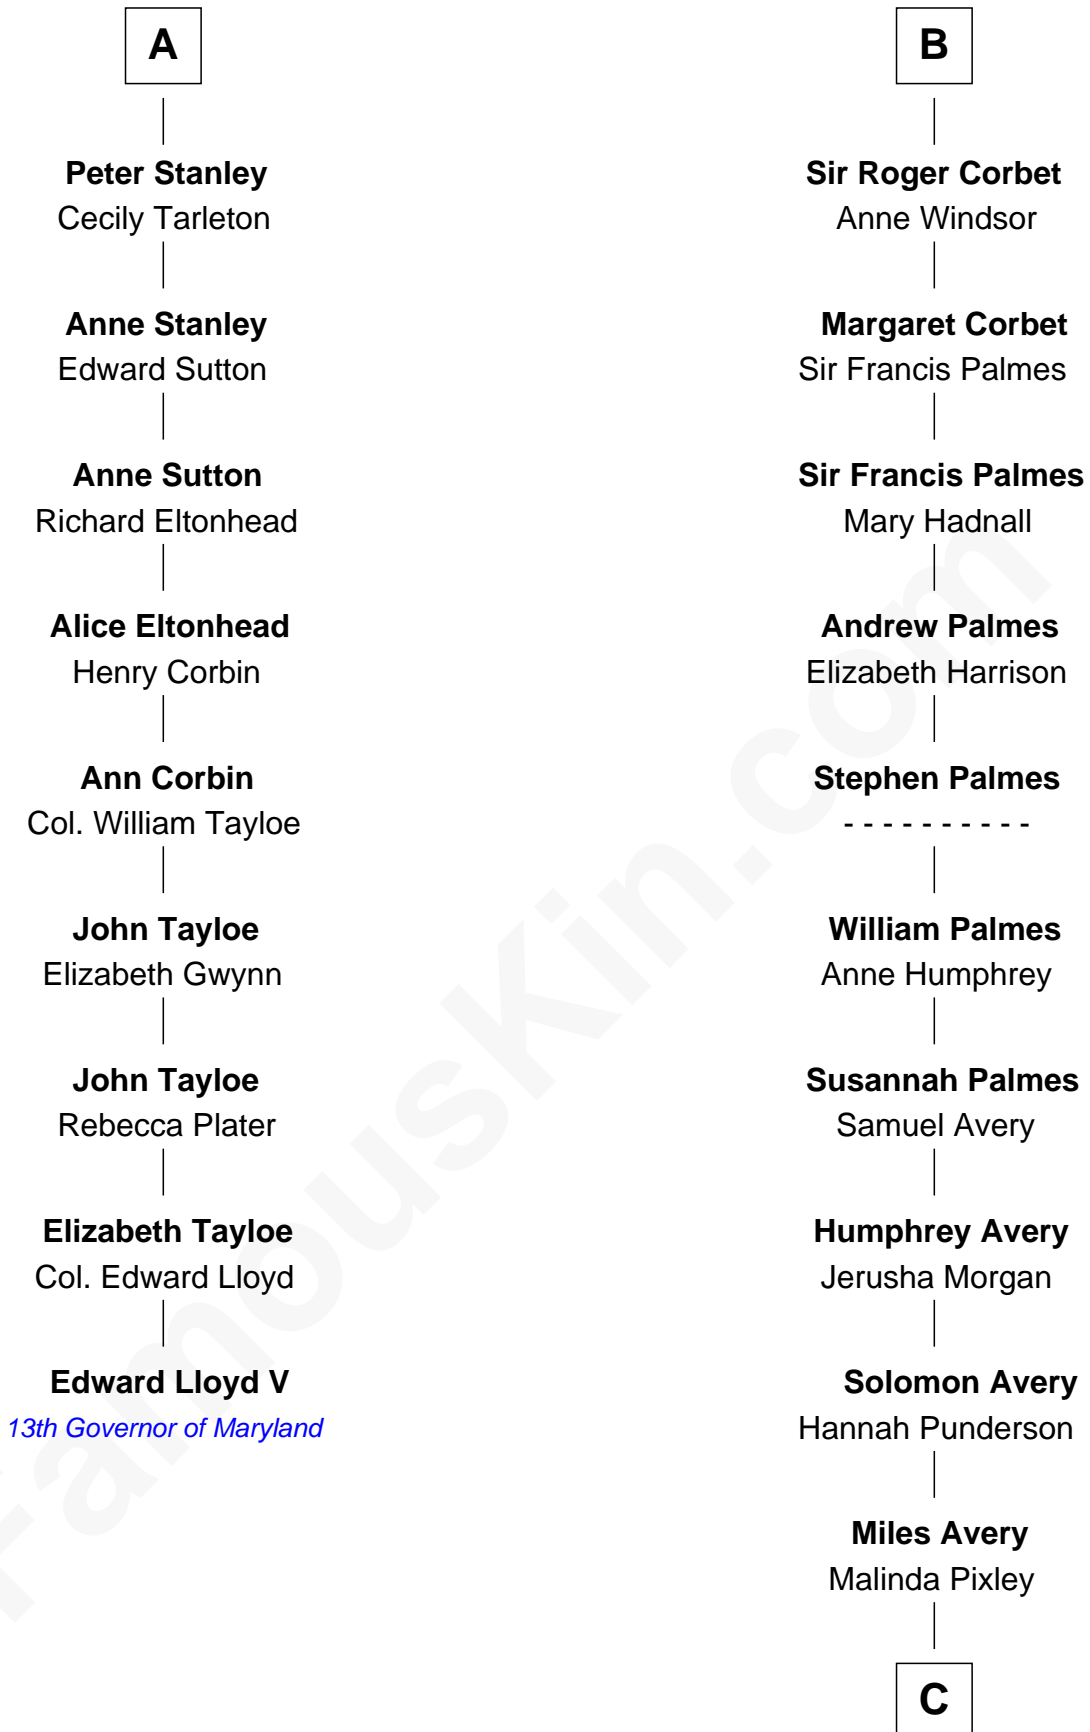

FamousKin.com Relationship Chart of

Edward Lloyd V

13th Governor of Maryland

15th cousin 6 times removed of

Nelson Rockefeller

41st U.S. Vice-President

C

—
Lucy Avery

Godfrey Lewis Rockefeller

—
William Avery Rockefeller

Eliza Davison

—
John Davison Rockefeller

Laura Celestia Spelman

—
John Davison Rockefeller

Abby Greene Aldrich

—
Nelson Rockefeller

41st U.S. Vice-President

FamousKin.com