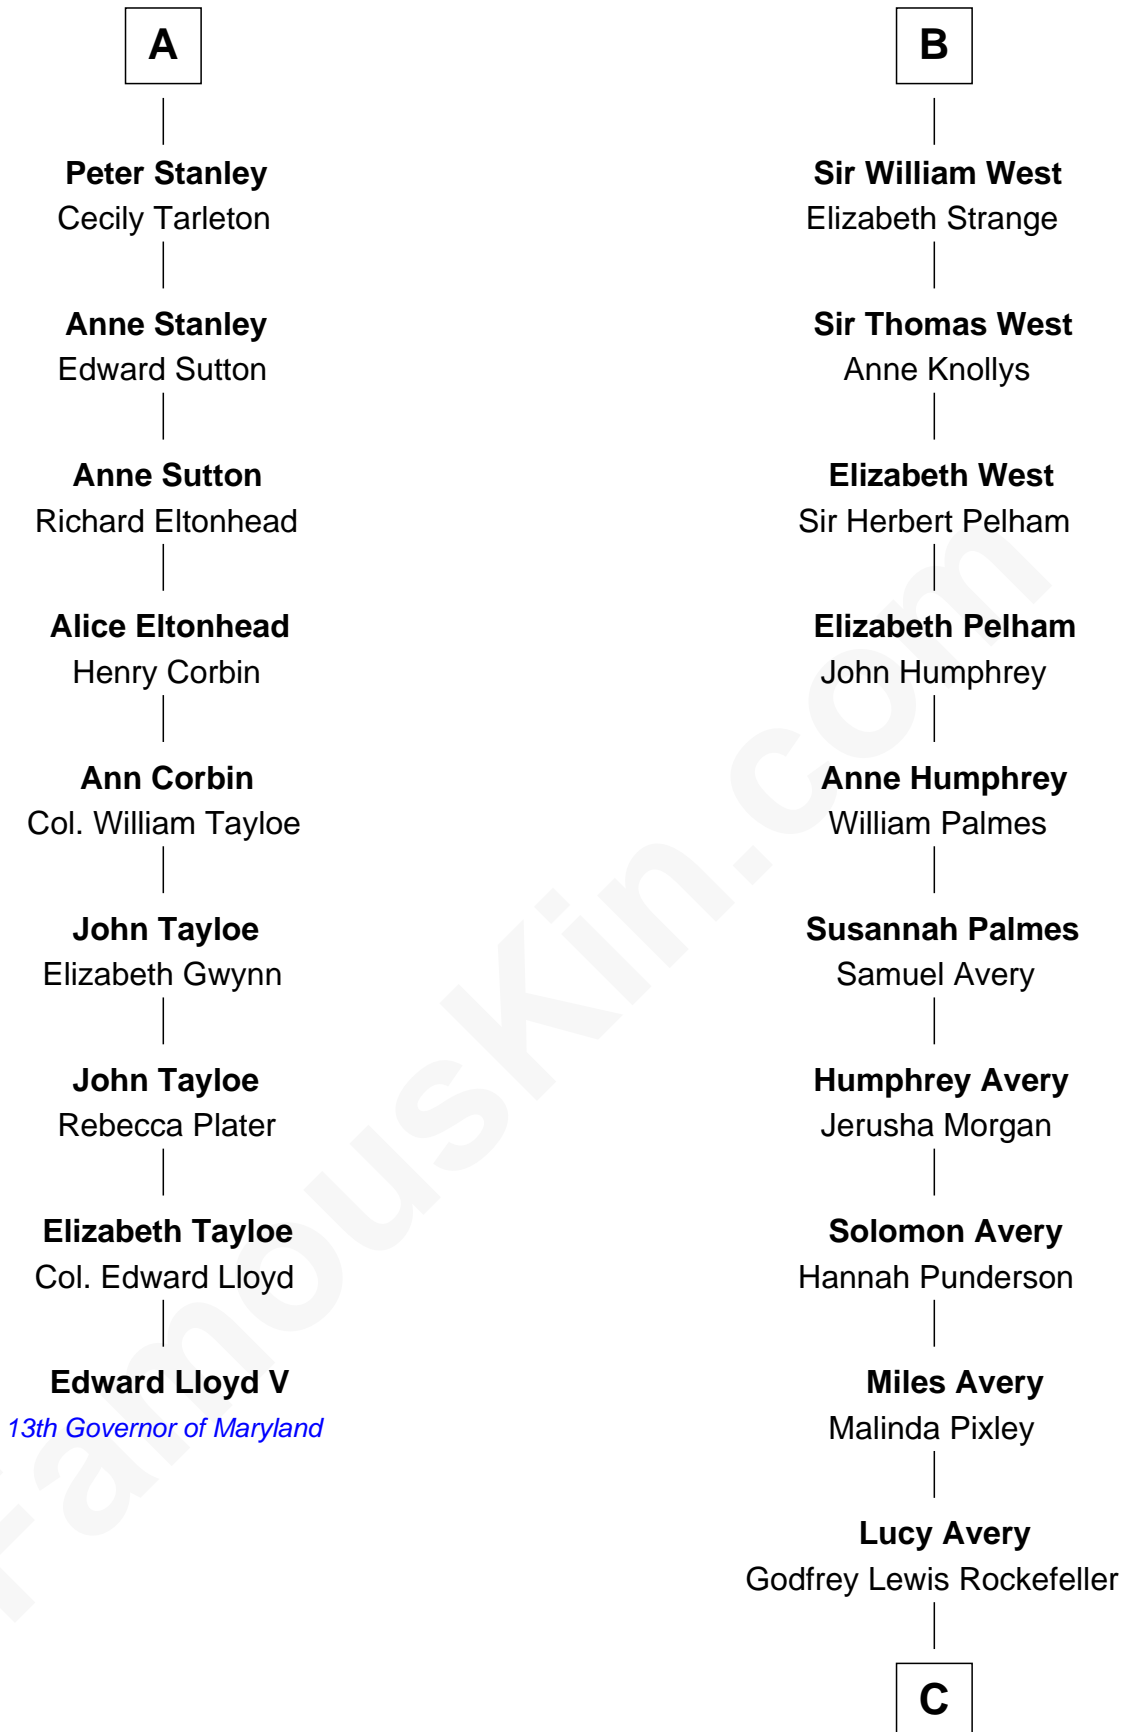

FamousKin.com Relationship Chart of

Edward Lloyd V

13th Governor of Maryland

15th cousin 5 times removed of

Nelson Rockefeller

41st U.S. Vice-President

Sir Robert de Holland

Maude la Zouche

C

William Avery Rockefeller

Eliza Davison

John Davison Rockefeller

Laura Celestia Spelman

John Davison Rockefeller

Abby Greene Aldrich

Nelson Rockefeller

41st U.S. Vice-President

FamousKin.com