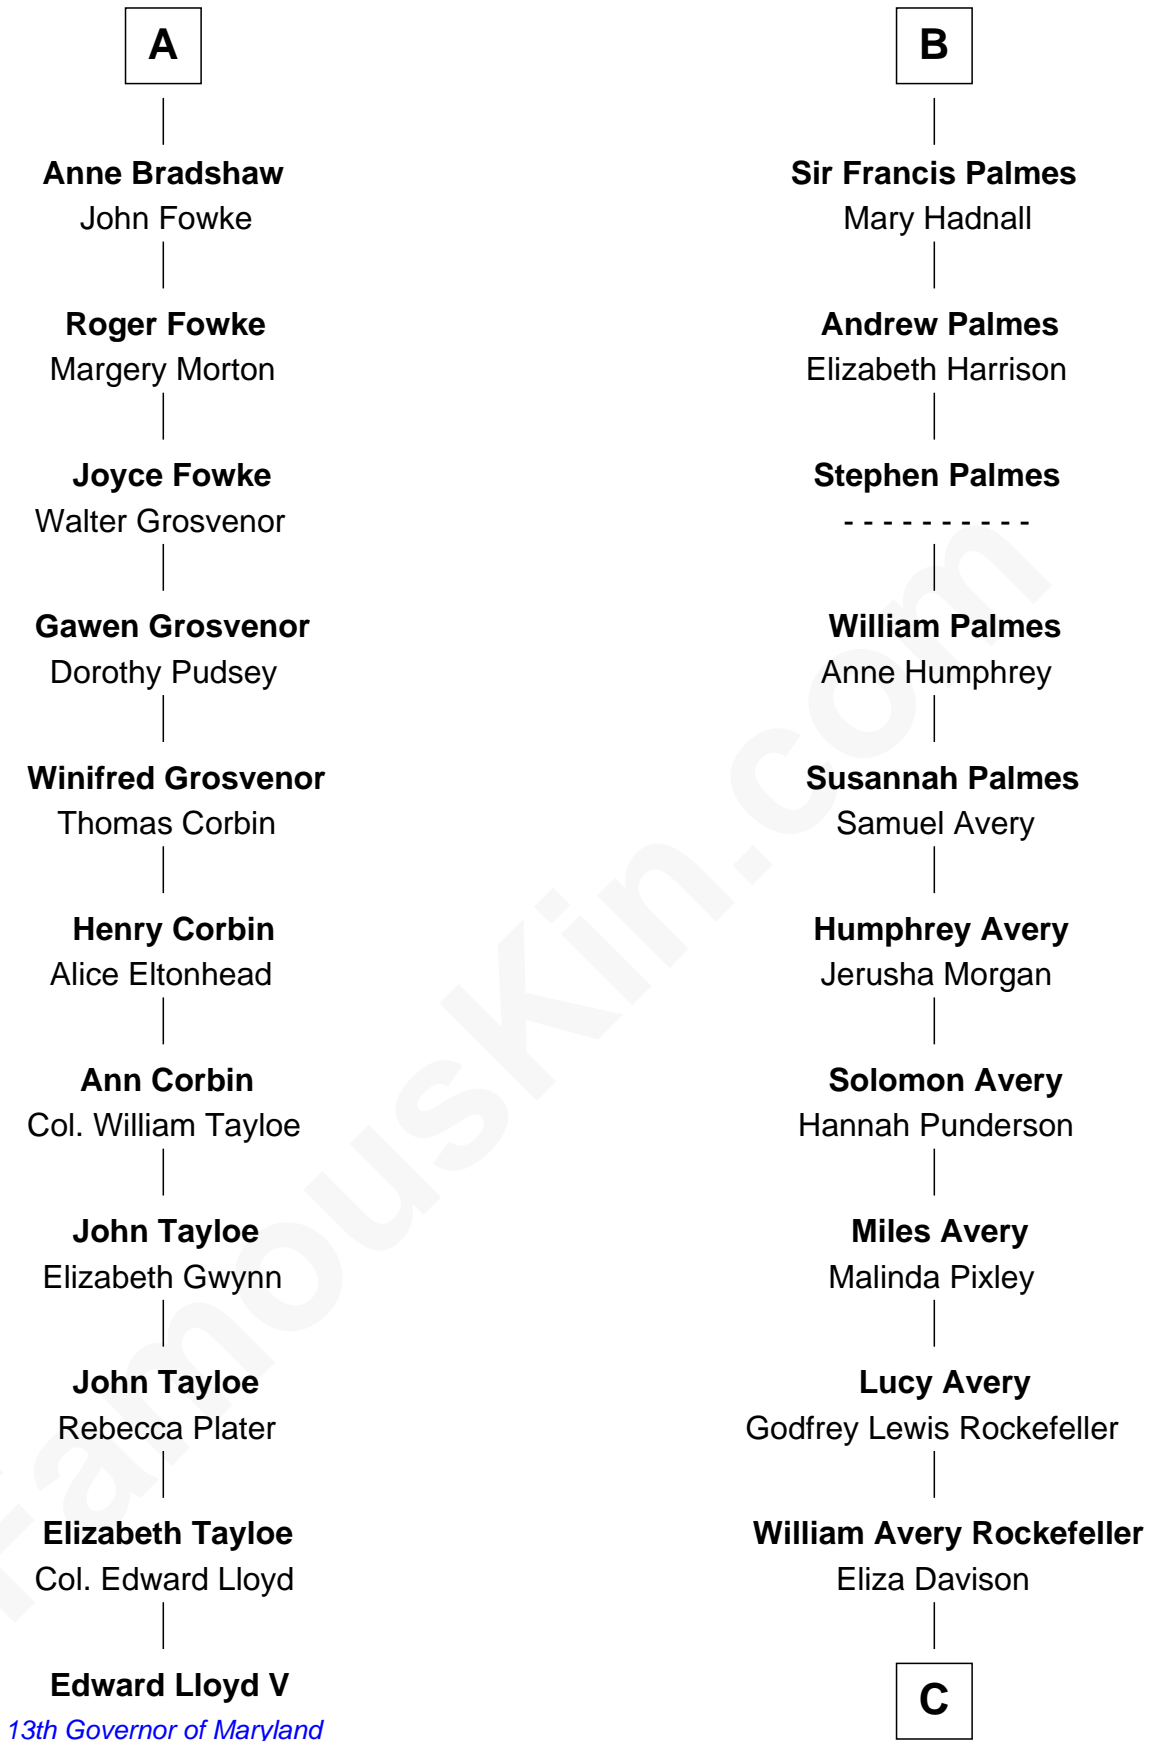

FamousKin.com Relationship Chart of

Edward Lloyd V

13th Governor of Maryland

17th cousin 2 times removed of

Nelson Rockefeller

41st U.S. Vice-President

John de Welles

Maud de Roos

Margery de Welles

Stephen le Scrope

Maude le Scrope

Sir Baldwin Freville

Joyce Freville

Sir Roger Aston

Sir Robert Aston

Isabel Brereton

Sir Robert Corbet

Sir Roger Corbet

Anne Windsor

Margaret Corbet

Sir Francis Palmes

B

C

John Davison Rockefeller

Laura Celestia Spelman

John Davison Rockefeller

Abby Greene Aldrich

Nelson Rockefeller

41st U.S. Vice-President

FamousKin.com