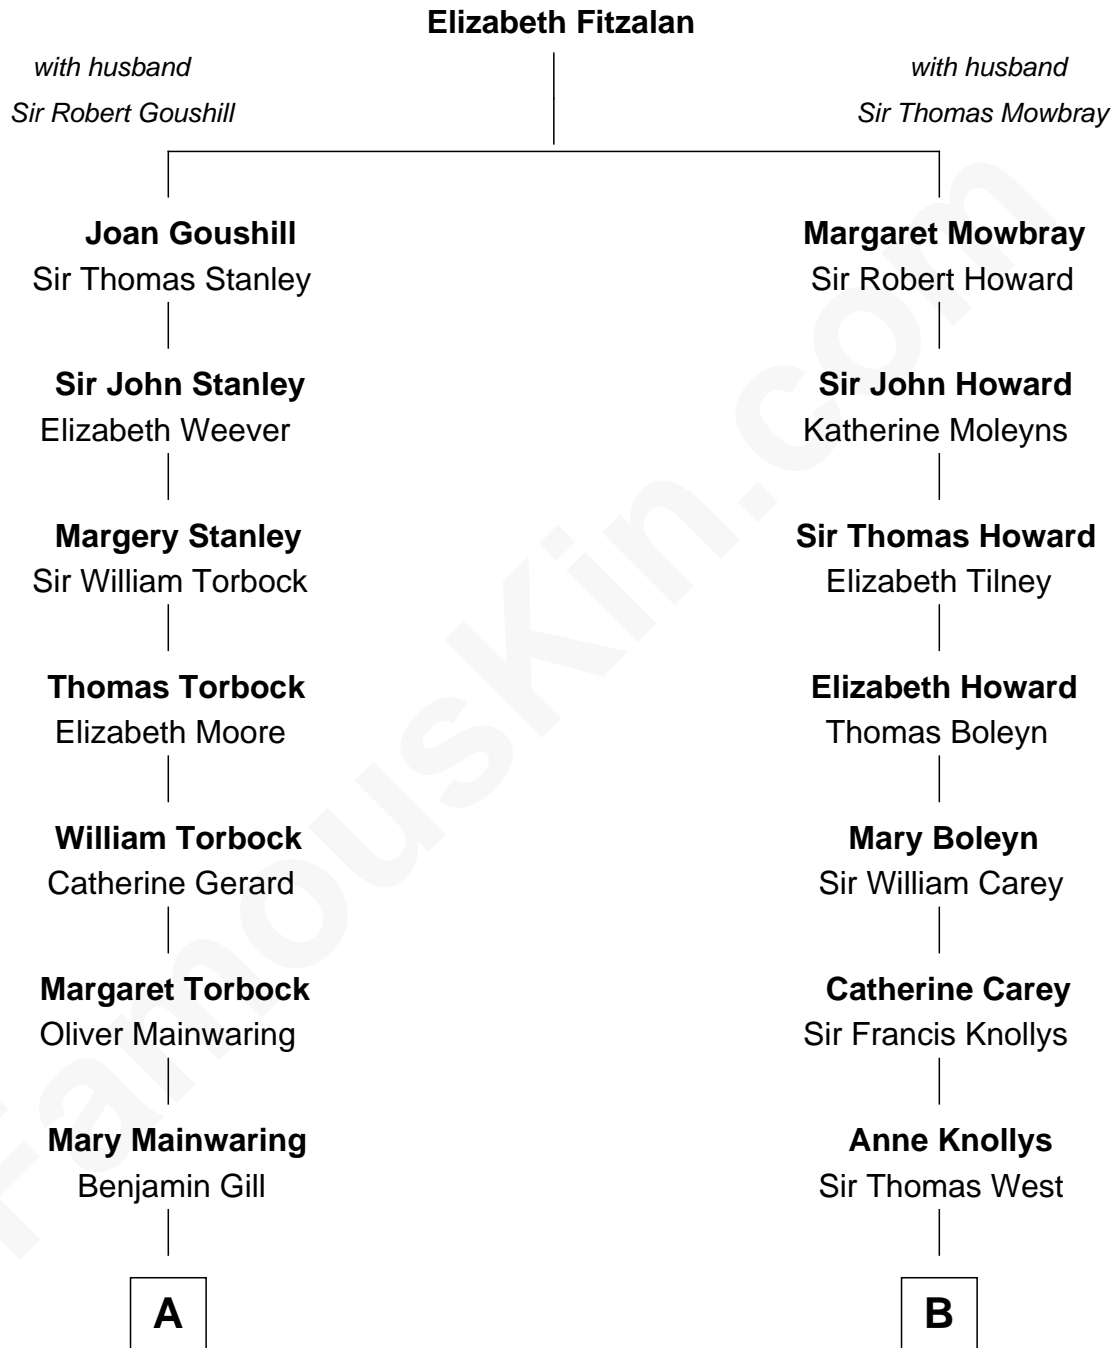

FamousKin.com Relationship Chart of

Edward Lloyd V

13th Governor of Maryland

12th cousin 6 times removed of

Nelson Rockefeller

41st U.S. Vice-President

C

John Davison Rockefeller

Abby Greene Aldrich

Nelson Rockefeller

41st U.S. Vice-President

FamousKin.com