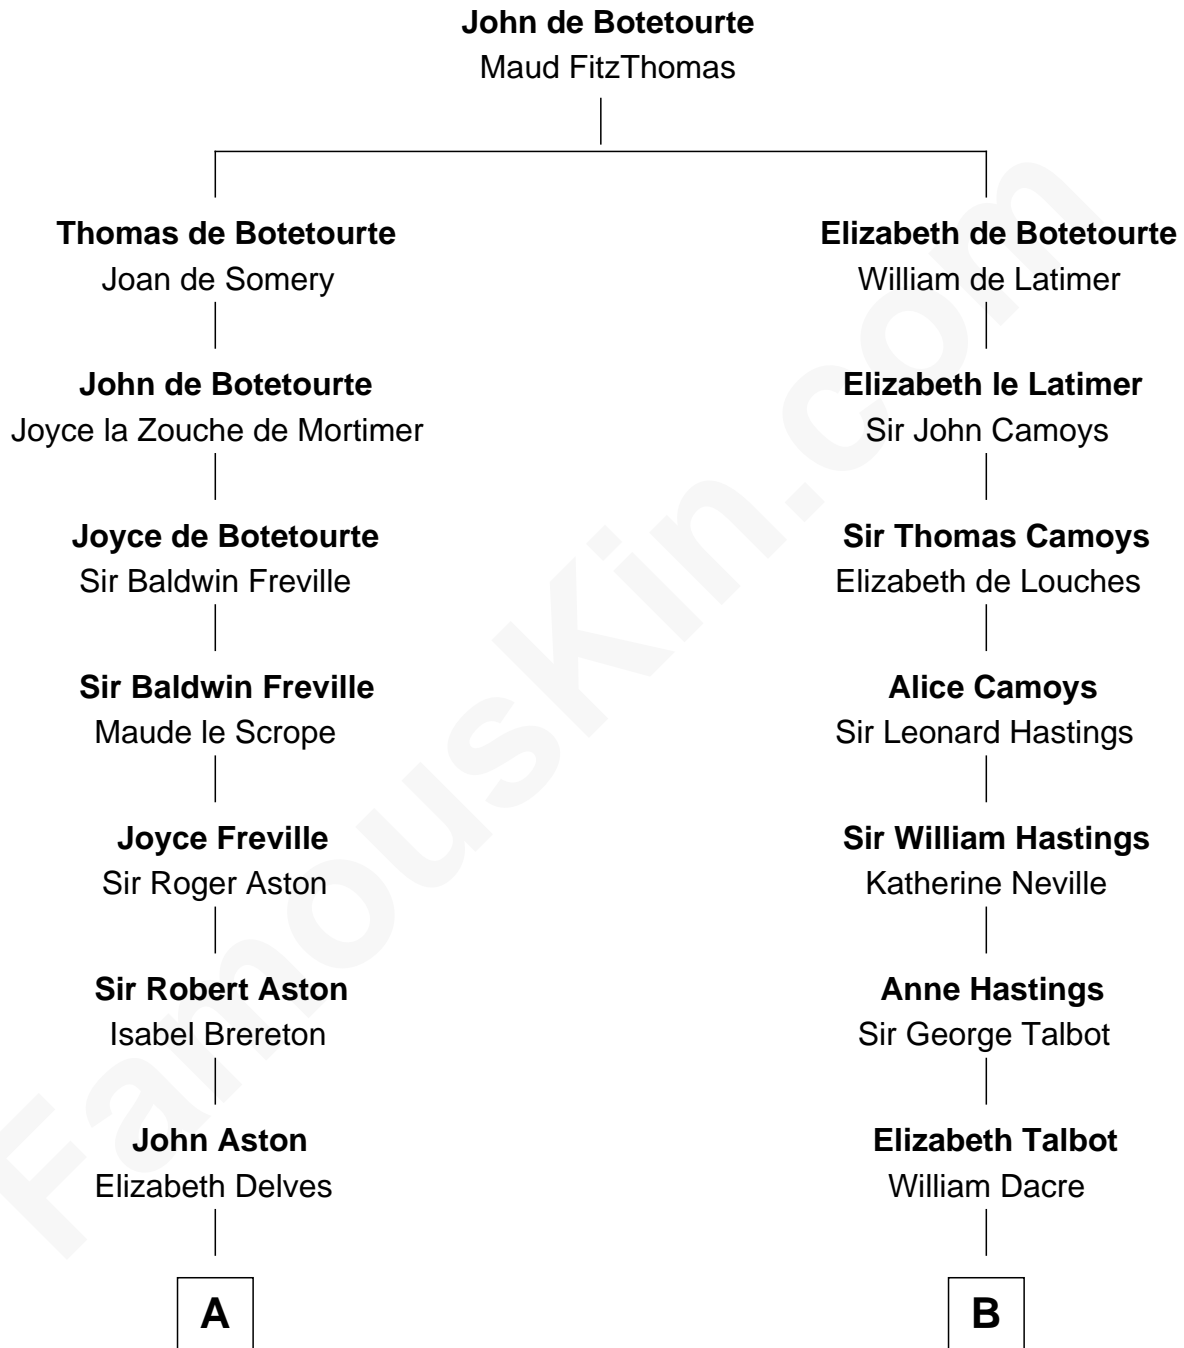

FamousKin.com
Relationship Chart of
Edward Lloyd V

13th Governor of Maryland

19th cousin 1 time removed of

Camilla Parker Bowles

Queen Consort of the United Kingdom

C

John Tayloe
Rebecca Plater

Elizabeth Tayloe
Col. Edward Lloyd

Edward Lloyd V
13th Governor of Maryland

D

George Keppel
Alice Frederica Edmonstone

Sonia Rosemary Keppel
Roland Calvert Cubitt

Rosalind Maud Cubitt
Bruce Middleton Hope Shand

Camilla Parker Bowles
Queen Consort