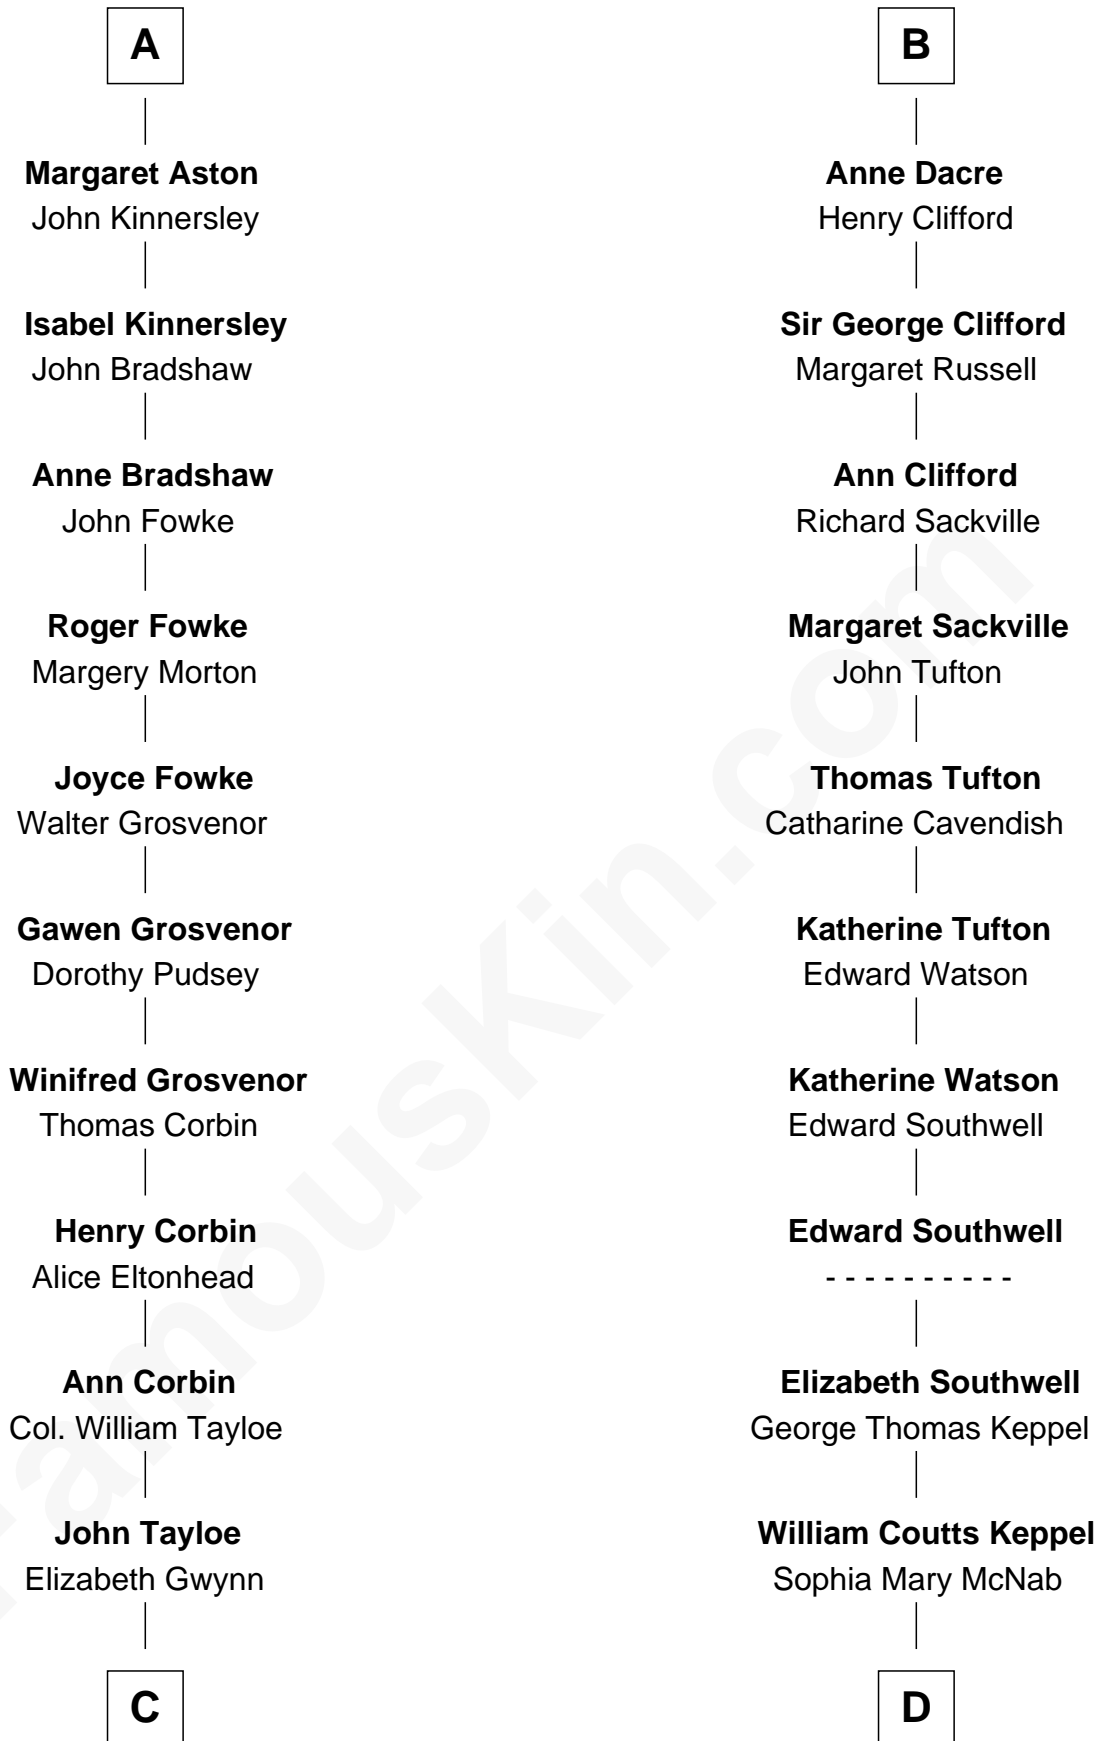

FamousKin.com
Relationship Chart of
Edward Lloyd V

13th Governor of Maryland

19th cousin 1 time removed of

Camilla Parker Bowles

Queen Consort of the United Kingdom

C

John Tayloe
Rebecca Plater

Elizabeth Tayloe
Col. Edward Lloyd

Edward Lloyd V
13th Governor of Maryland

D

George Keppel
Alice Frederica Edmonstone

Sonia Rosemary Keppel
Roland Calvert Cubitt

Rosalind Maud Cubitt
Bruce Middleton Hope Shand

Camilla Parker Bowles
Queen Consort