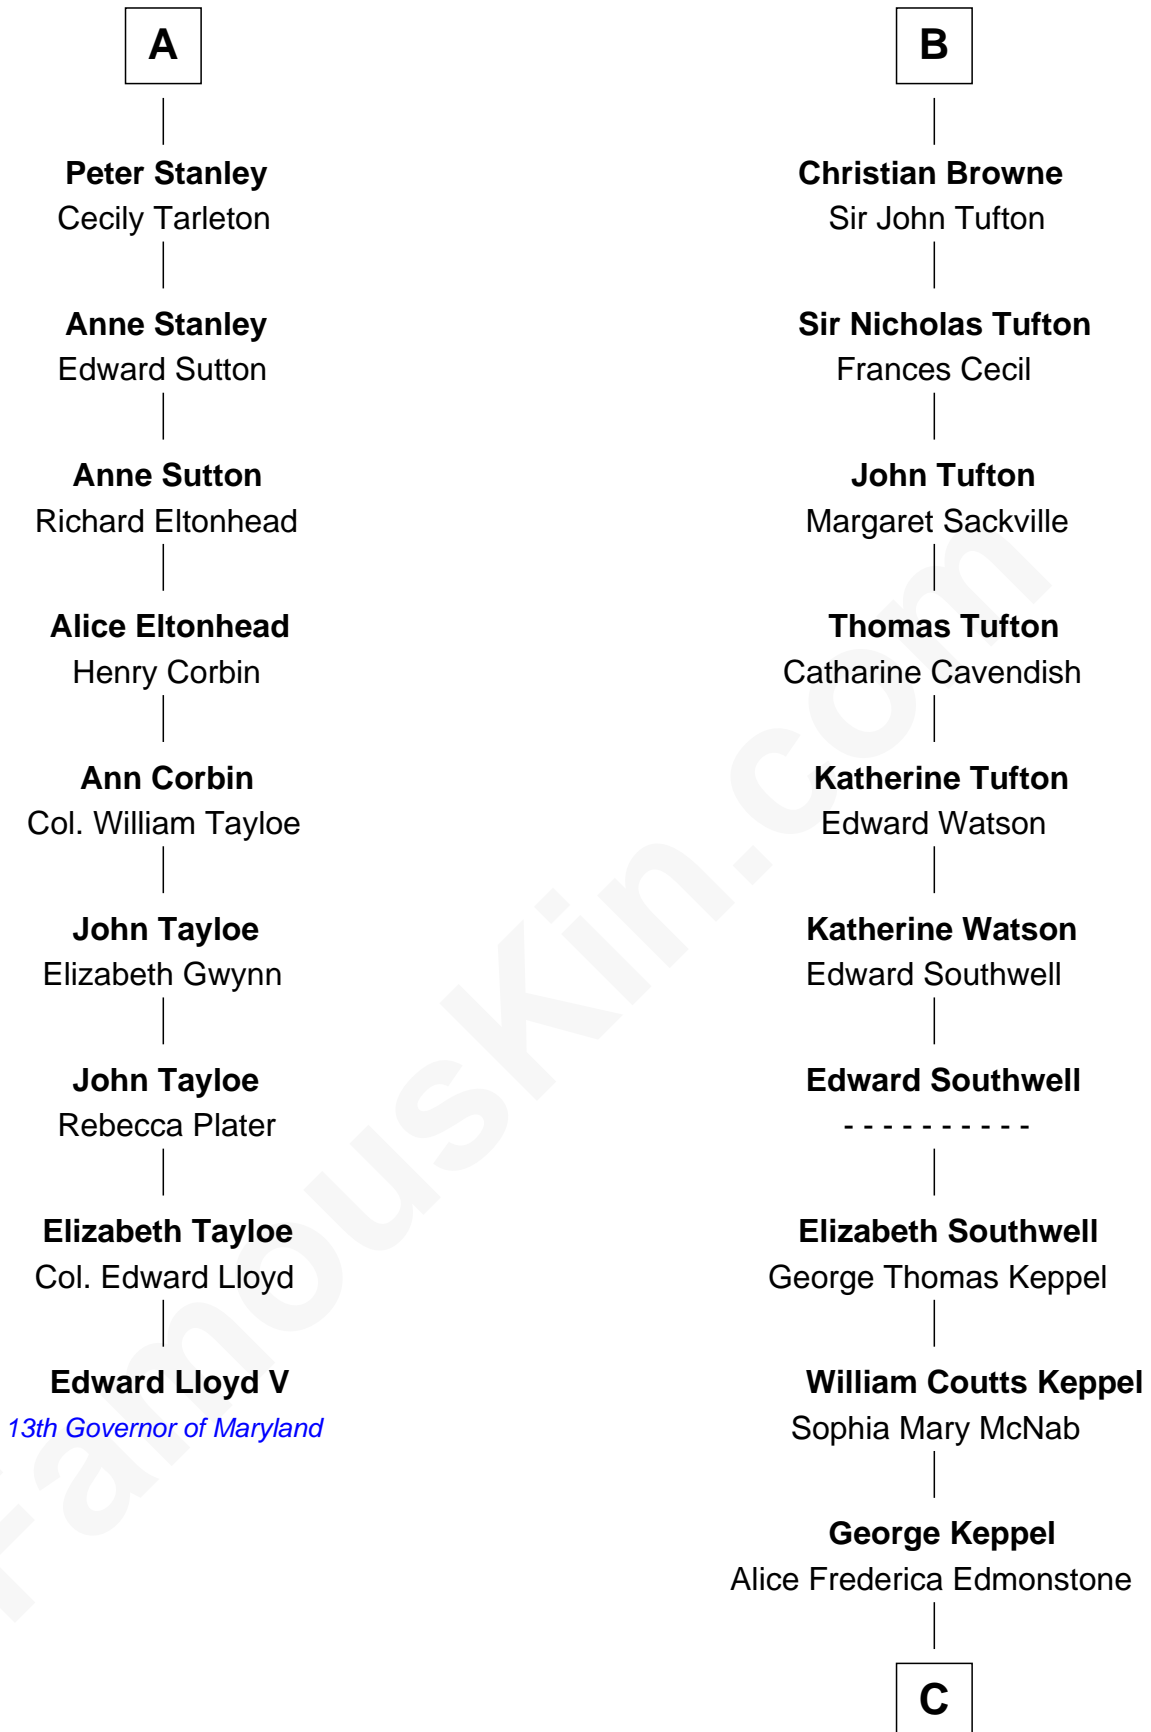

## Relationship Chart of

### Edward Lloyd V

13th Governor of Maryland

15th cousin 4 times removed of

**Camilla Parker Bowles**

Queen Consort of the United Kingdom

C

—  
**Sonia Rosemary Keppel**

Roland Calvert Cubitt