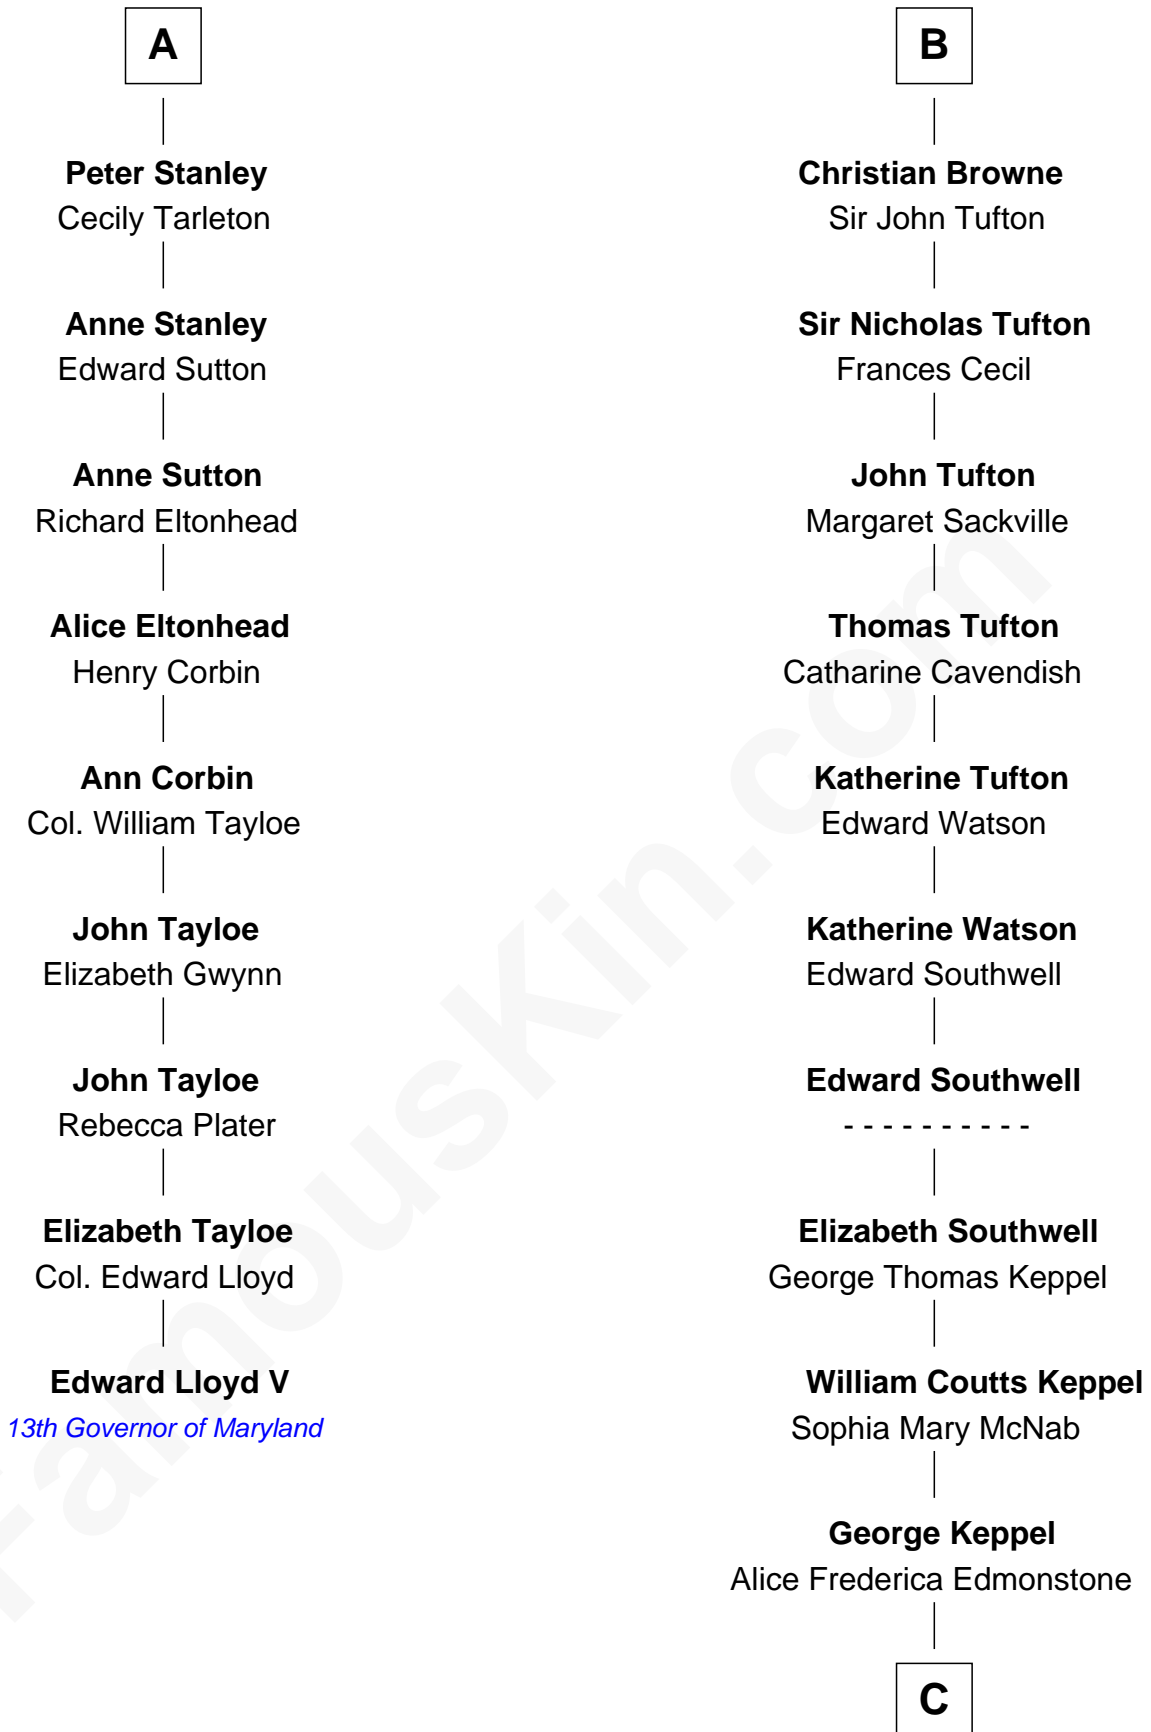

FamousKin.com

Relationship Chart of

Edward Lloyd V

13th Governor of Maryland

15th cousin 4 times removed of

Camilla Parker Bowles

Queen Consort of the United Kingdom

Sir Robert de Holland

Maude la Zouche

C

—
Sonia Rosemary Keppel

Roland Calvert Cubitt

—
Rosalind Maud Cubitt

Bruce Middleton Hope Shand

—
Camilla Parker Bowles

Queen Consort