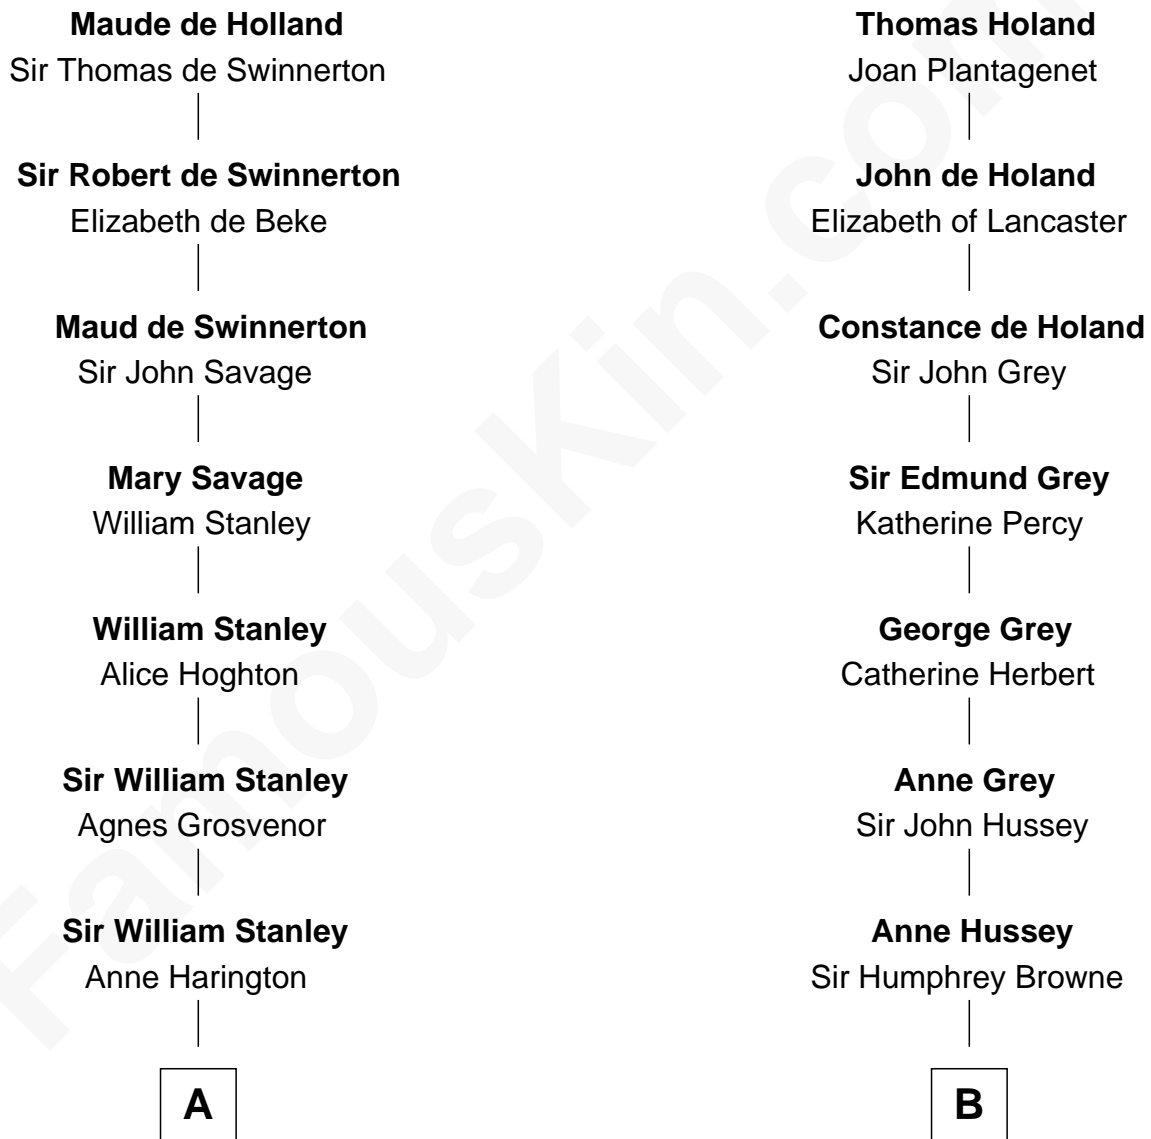

FamousKin.com

Relationship Chart of

Edward Lloyd V

13th Governor of Maryland

15th cousin 4 times removed of

Camilla Parker Bowles

Queen Consort of the United Kingdom

Sir Robert de Holland

Maude la Zouche

C

—
Sonia Rosemary Keppel

Roland Calvert Cubitt

—
Rosalind Maud Cubitt

Bruce Middleton Hope Shand

—
Camilla Parker Bowles

Queen Consort