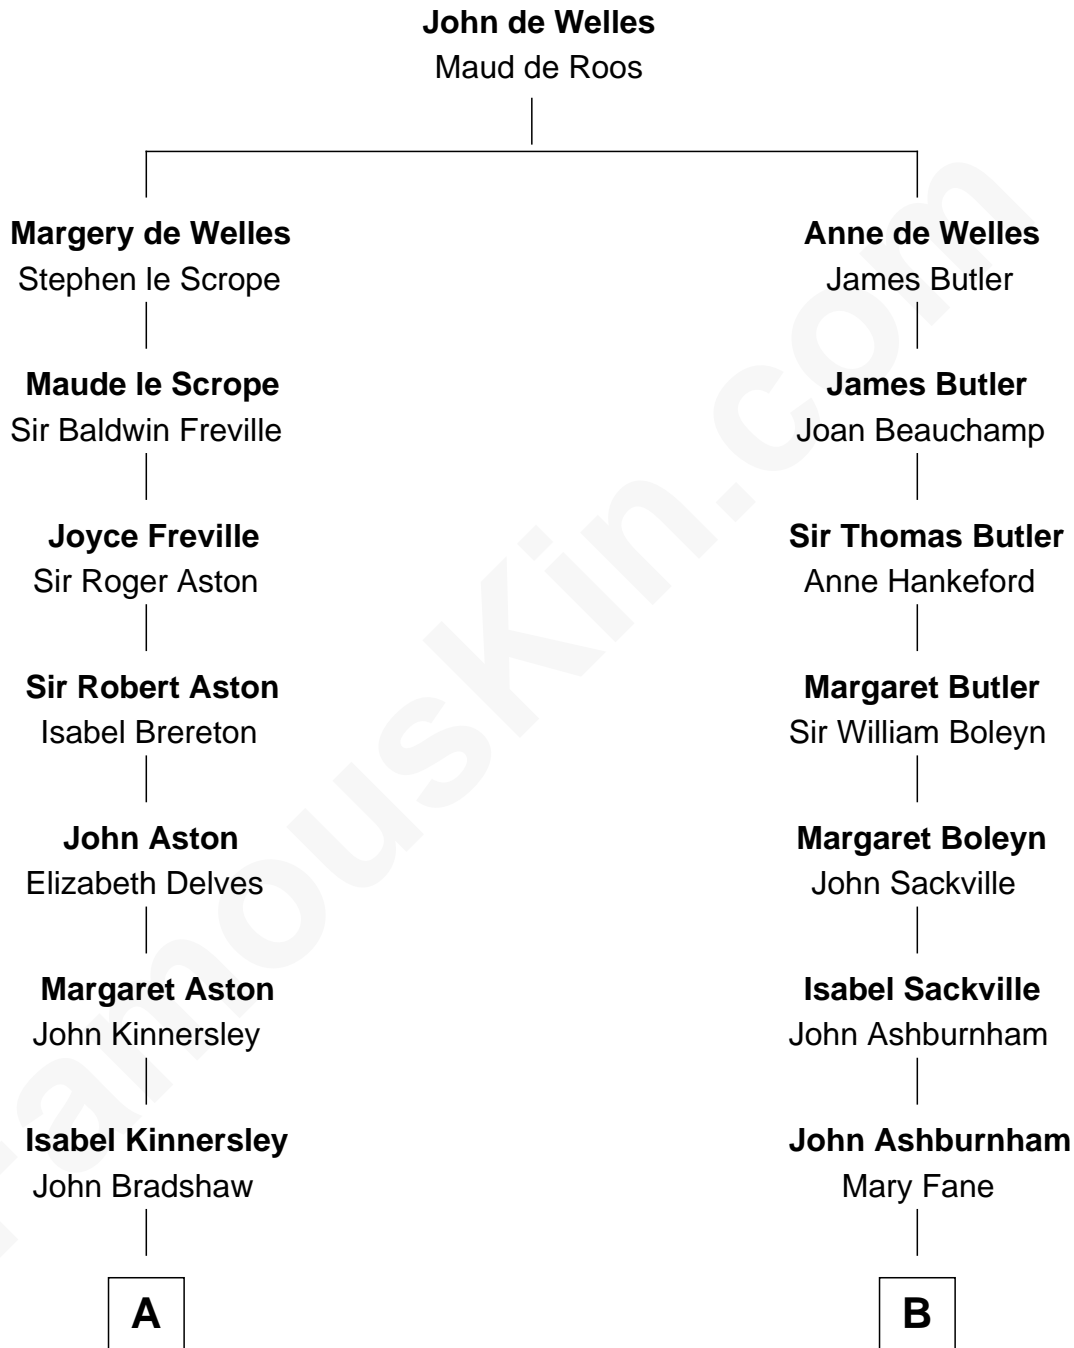

FamousKin.com

Relationship Chart of

Edward Lloyd V

13th Governor of Maryland

17th cousin 2 times removed of

Camilla Parker Bowles

Queen Consort of the United Kingdom

C

—
Sonia Rosemary Keppel

Roland Calvert Cubitt

—
Rosalind Maud Cubitt

Bruce Middleton Hope Shand

—
Camilla Parker Bowles

Queen Consort

FamousKin.com