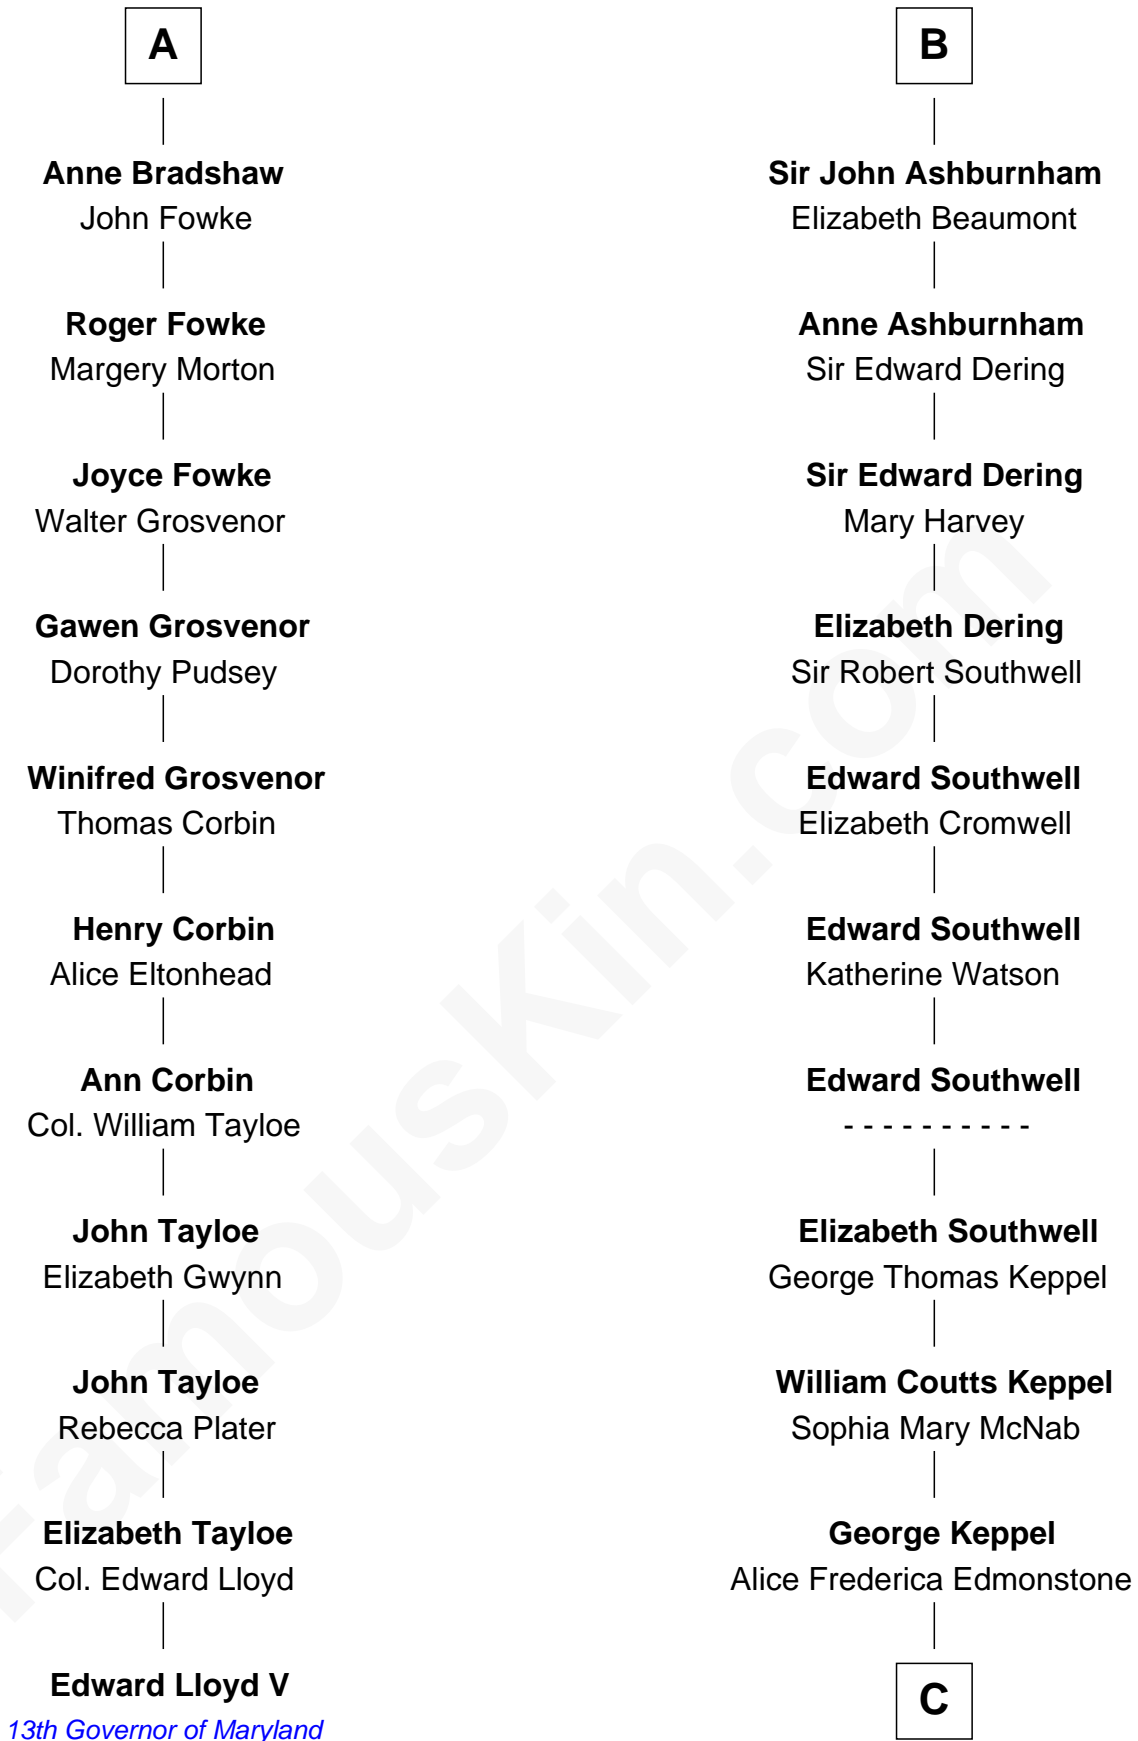

FamousKin.com

Relationship Chart of

Edward Lloyd V

13th Governor of Maryland

17th cousin 2 times removed of

Camilla Parker Bowles

Queen Consort of the United Kingdom

C

—
Sonia Rosemary Keppel

Roland Calvert Cubitt

—
Rosalind Maud Cubitt

Bruce Middleton Hope Shand

—
Camilla Parker Bowles

Queen Consort

FamousKin.com