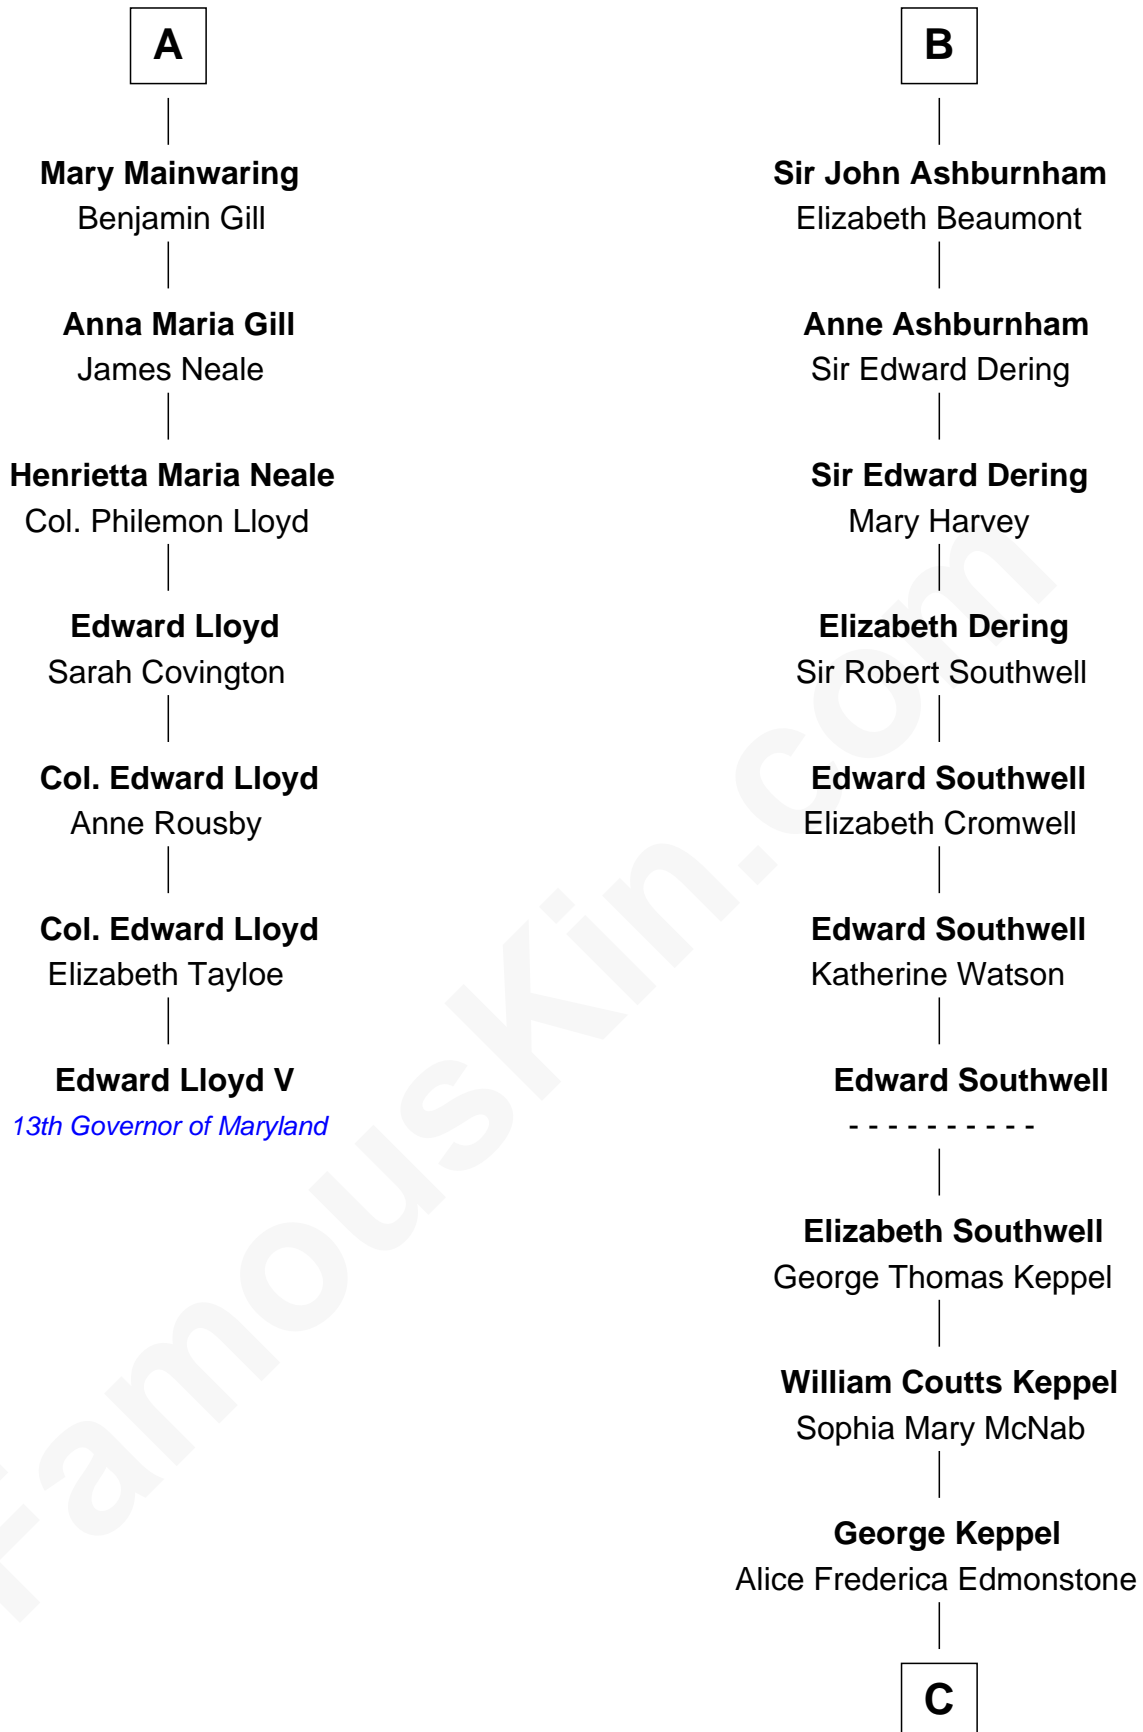

FamousKin.com

Relationship Chart of

Edward Lloyd V

13th Governor of Maryland

13th cousin 6 times removed of

Camilla Parker Bowles

Queen Consort of the United Kingdom

Sir Richard Fitzalan

Sir William Torbock

Thomas Torbock

Elizabeth Moore

William Torbock

Catherine Gerard

Margaret Torbock

Oliver Mainwaring

A

Joan Fitzalan

Sir William Beauchamp

Joan Beauchamp

James Butler

Sir Thomas Butler

Anne Hankeford

Margaret Butler

Sir William Boleyn

Margaret Boleyn

John Sackville

Isabel Sackville

John Ashburnham

John Ashburnham

Mary Fane

B

C