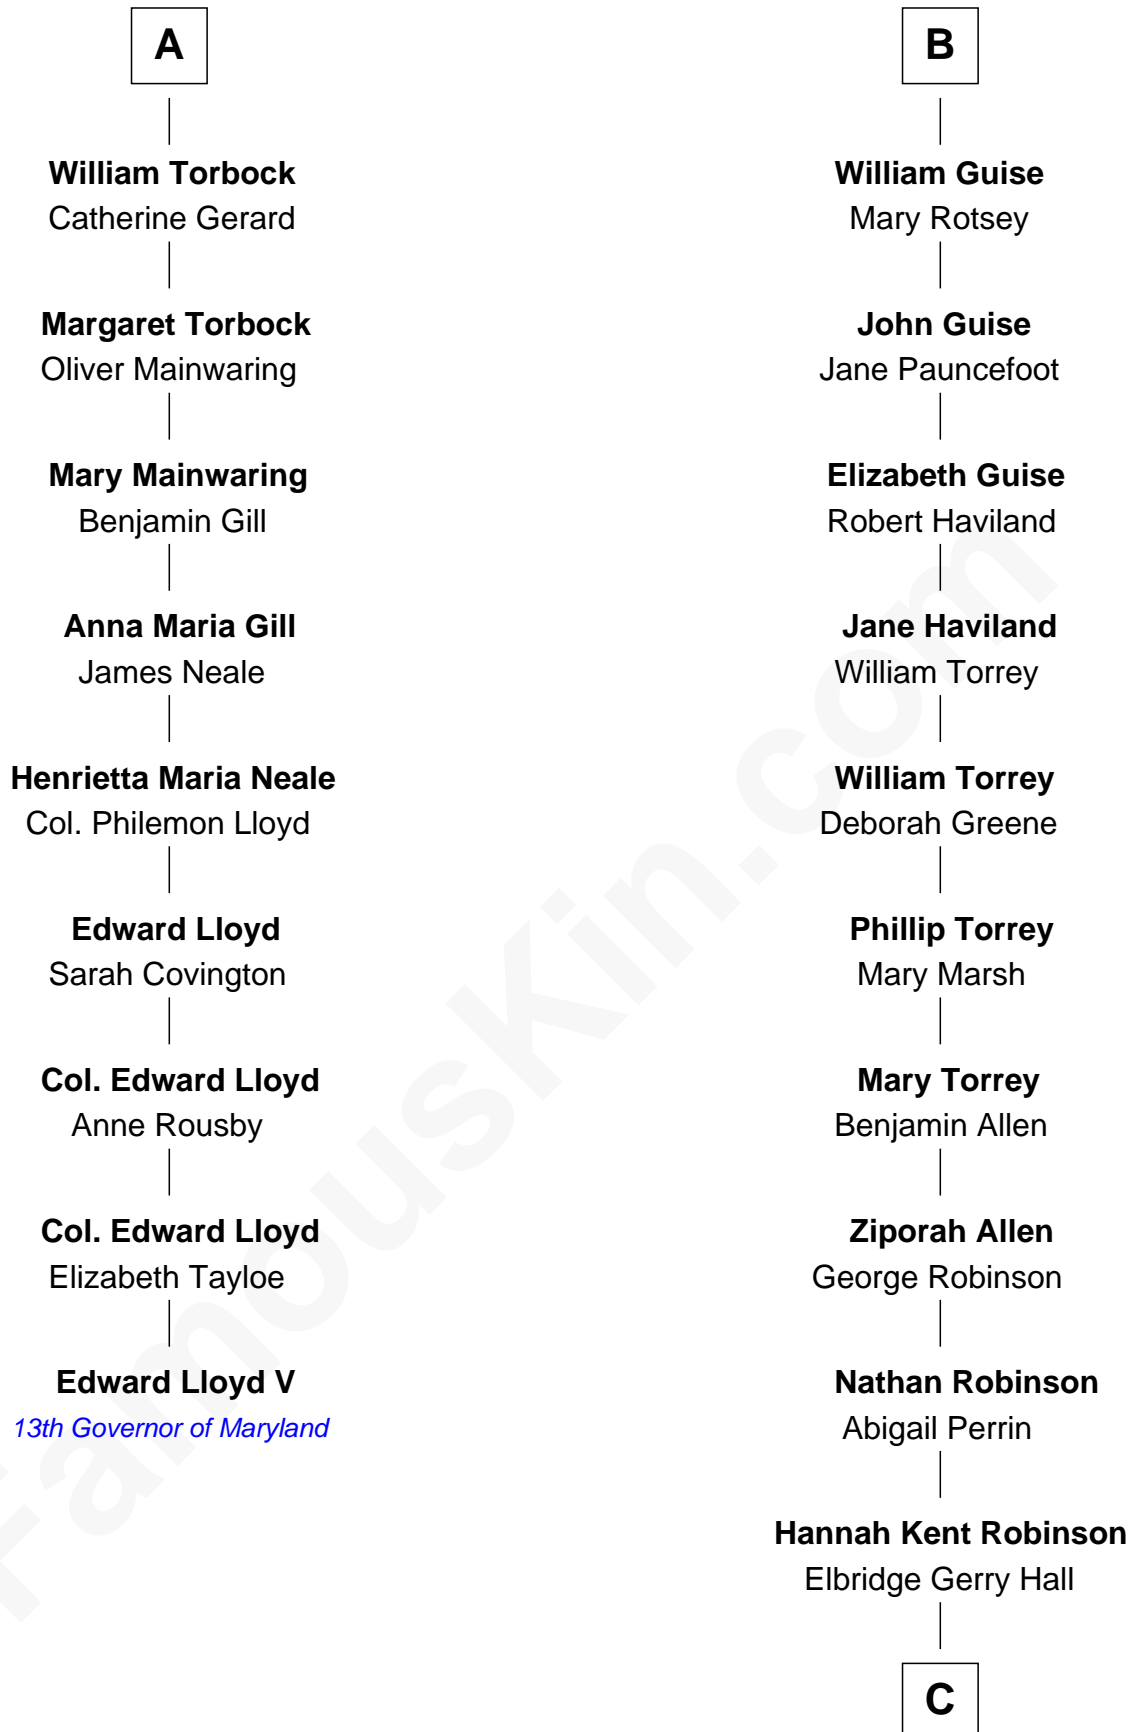

FamousKin.com Relationship Chart of

Edward Lloyd V

13th Governor of Maryland

15th cousin 5 times removed of

Raquel Welch

Movie Actress

Henry Plantagenet

Maud de Chaworth

Sir John Stanley

Elizabeth Weever

Margery Stanley

Sir William Torbock

Thomas Torbock

Elizabeth Moore

A

Henry of Lancaster

Isabella de Beaumont

Blanche of Lancaster

John of Gaunt

Elizabeth of Lancaster

John de Holand

Constance de Holand

Sir John Grey

Sir Edmund Grey

Katherine Percy

Anne Grey

Sir John Grey

Probable

Tacy Grey

John Guise

B

C