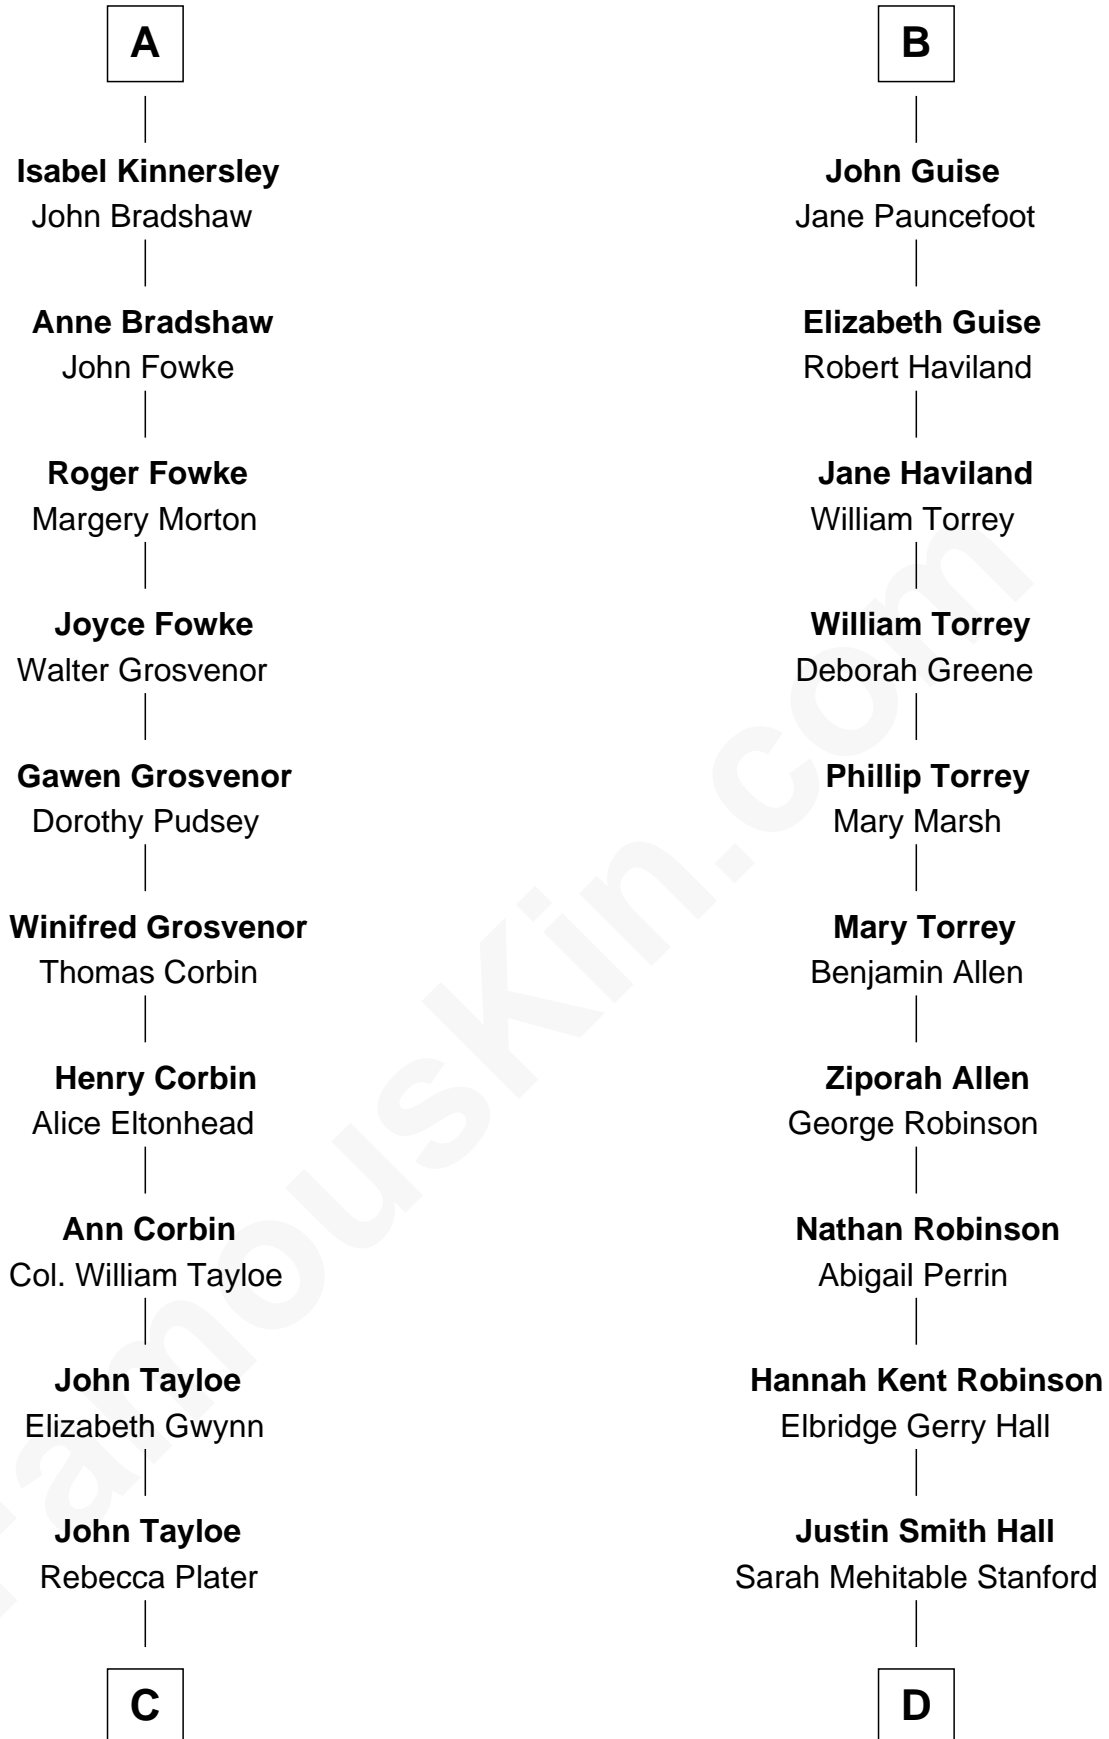

# FamousKin.com Relationship Chart of

**Edward Lloyd V**

*13th Governor of Maryland*

18th cousin 1 time removed of

**Raquel Welch**

*Movie Actress*

**Sir William de Ros**  
Margery de Badlesmere

**C**

**Elizabeth Tayloe**  
Col. Edward Lloyd

**Edward Lloyd V**  
*13th Governor of Maryland*

**D**

**Emery Stanford Hall**  
Clara Louise Adams

**Josephine Sarah Hall**  
Armando Carlos Tejada

**Raquel Welch**  
*aka Raquel Welch*