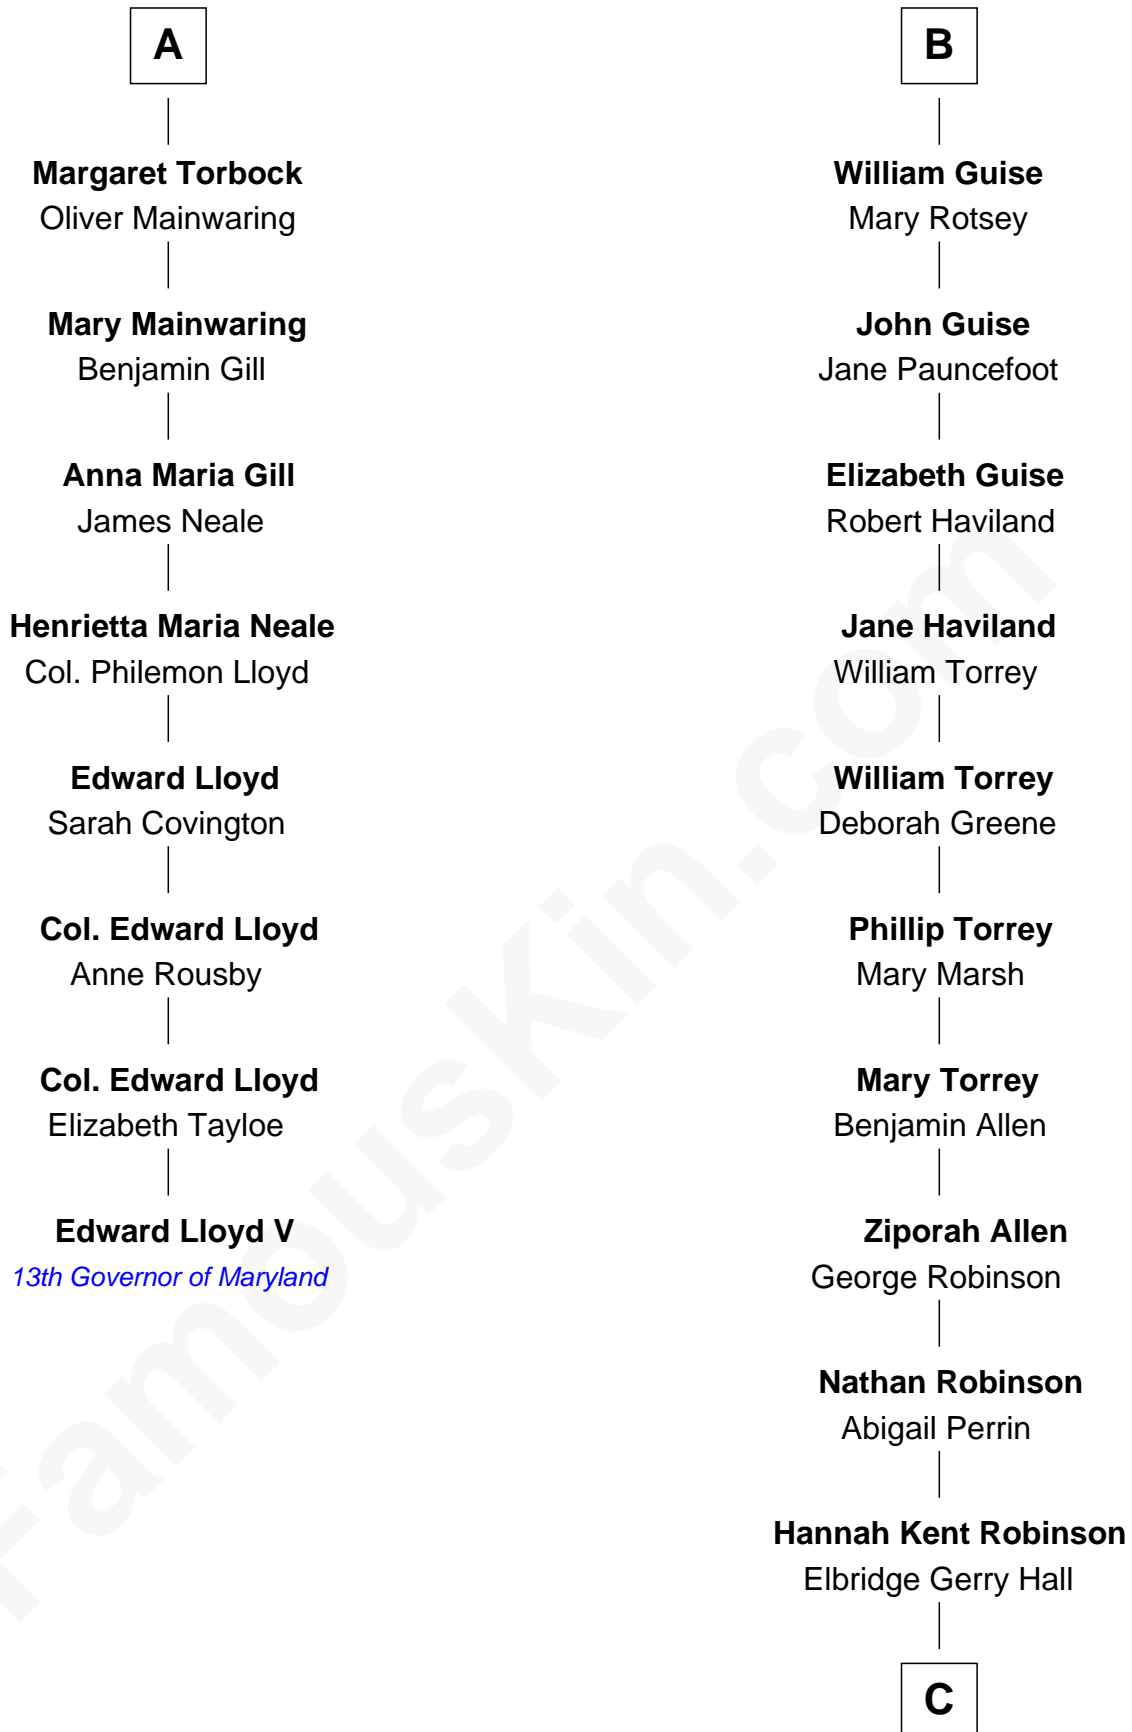

# FamousKin.com Relationship Chart of

**Edward Lloyd V**

*13th Governor of Maryland*

14th cousin 6 times removed of

**Raquel Welch**

*Movie Actress*

**Elizabeth de Badlesmere**

*with husband*  
*Sir William de Bohun*

**Joan Goushill**  
Sir Thomas Stanley

**Elizabeth Mortimer**  
Sir Henry Percy

**Sir John Stanley**  
Elizabeth Weever

**Sir Henry Percy**  
Eleanor Neville

**Margery Stanley**  
Sir William Torbock

**Katherine Percy**  
Sir Edmund Grey

**Thomas Torbock**  
Elizabeth Moore

**Anne Grey**  
Sir John Grey

**William Torbock**  
Catherine Gerard

**Tacy Grey**  
John Guise

**A**

**B**

*Probable*

**C**

**Justin Smith Hall**  
Sarah Mehitable Stanford

**Emery Stanford Hall**  
Clara Louise Adams

**Josephine Sarah Hall**  
Armando Carlos Tejada

**Raquel Welch**  
*aka Raquel Welch*

FamousKin.com