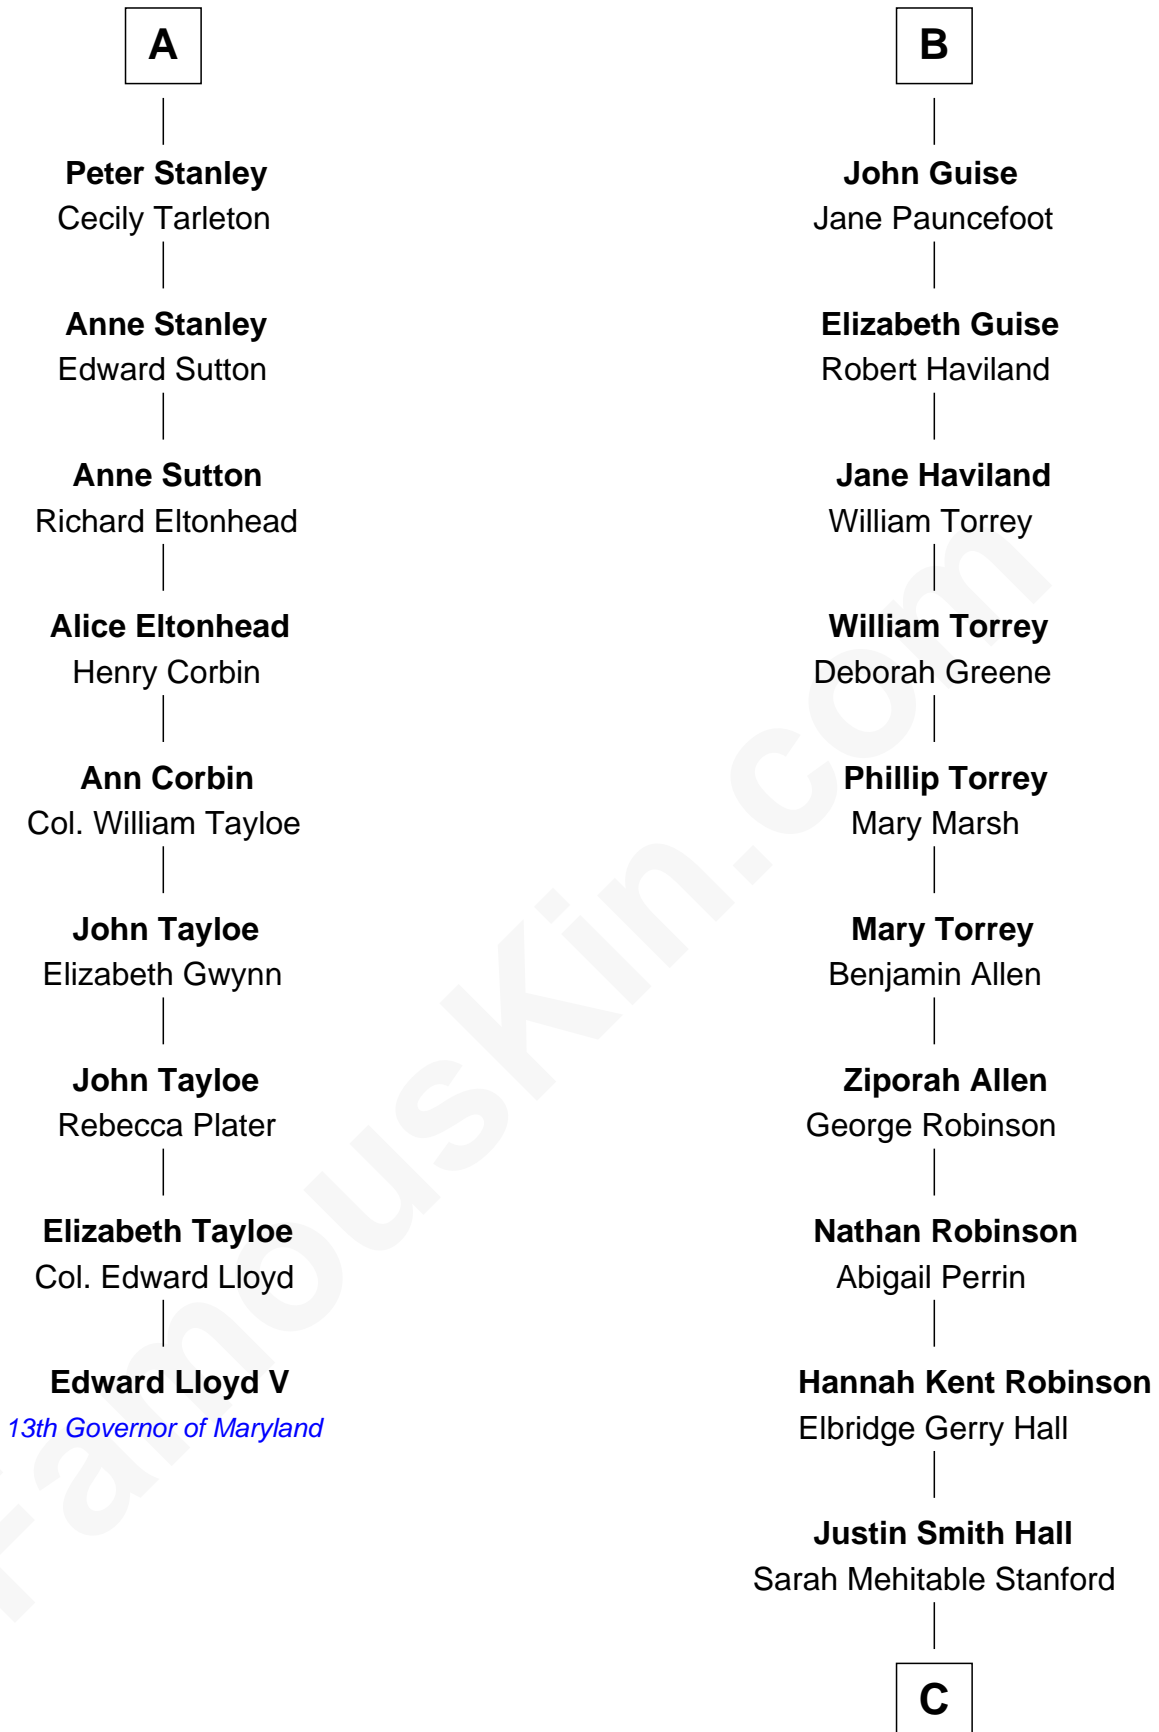

# FamousKin.com Relationship Chart of

**Edward Lloyd V**

*13th Governor of Maryland*

15th cousin 4 times removed of

**Raquel Welch**

*Movie Actress*

**Sir Robert de Holland**

Maude la Zouche

C

**Emery Stanford Hall**

Clara Louise Adams

**Josephine Sarah Hall**

Armando Carlos Tejada

**Raquel Welch**

*aka Raquel Welch*

FamousKin.com