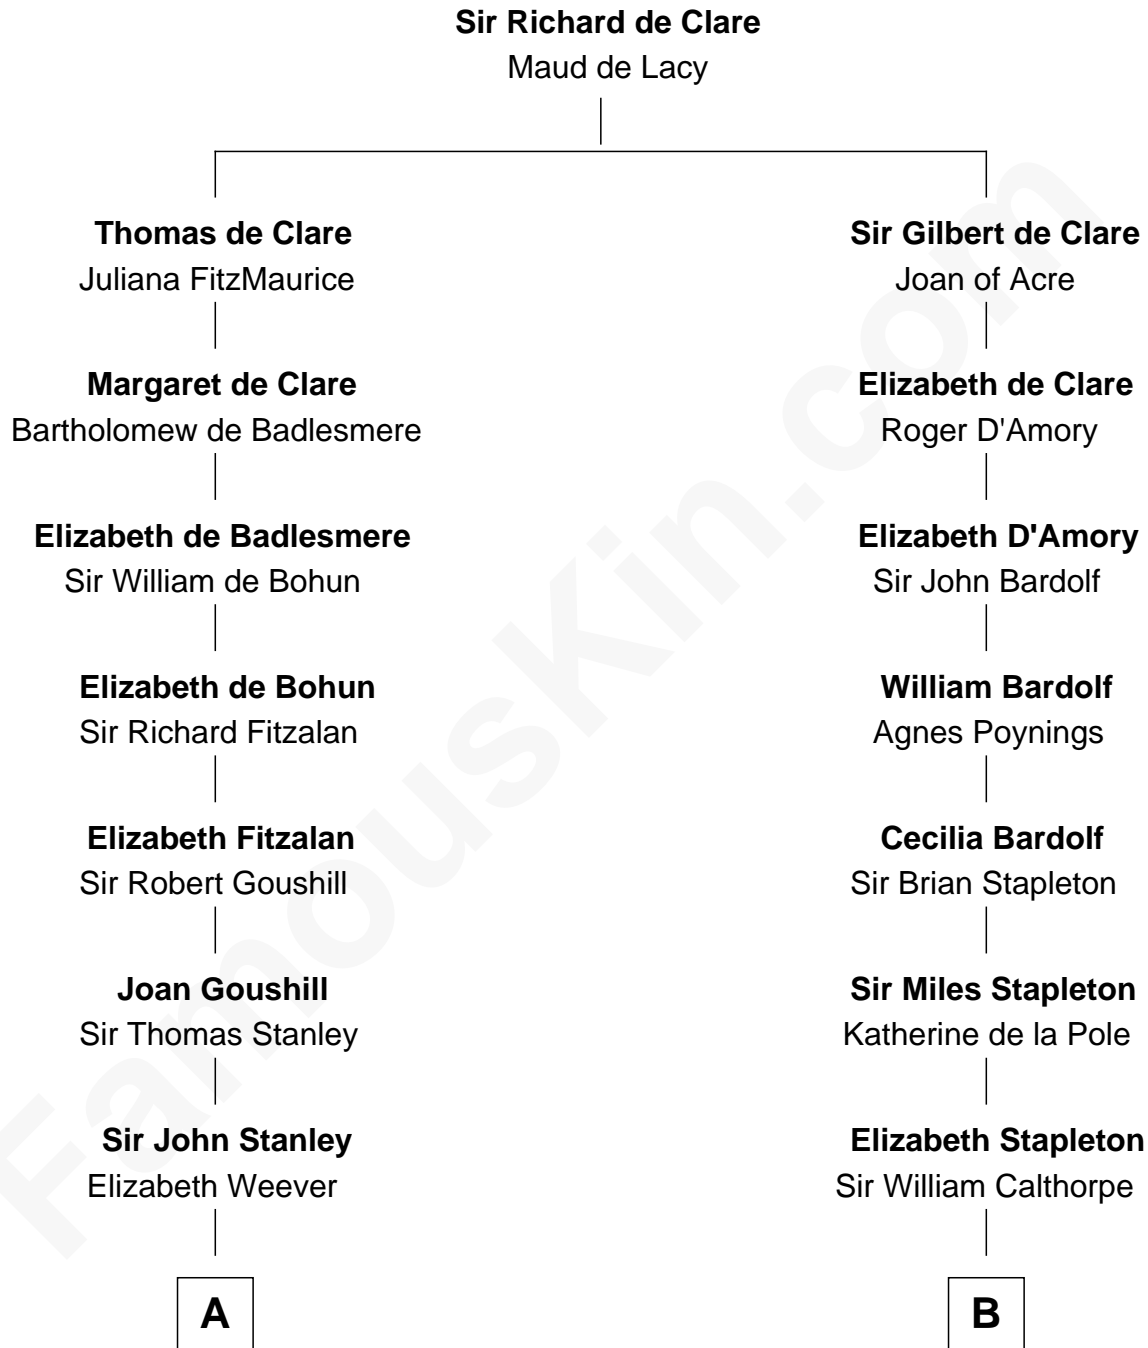

FamousKin.com Relationship Chart of

Edward Lloyd V

13th Governor of Maryland

17th cousin 4 times removed of

Jesse James

Outlaw, Bank Robber, Murderer

C

Rachel Dorsey
Anthony Lindsay

Anthony Lindsay
Ailsey Cole

Sarah Lindsay
James Cole

Zerelda Elizabeth Cole
Robert Sallee James

Jesse James
Outlaw, Bank Robber, Murderer

FamousKin.com