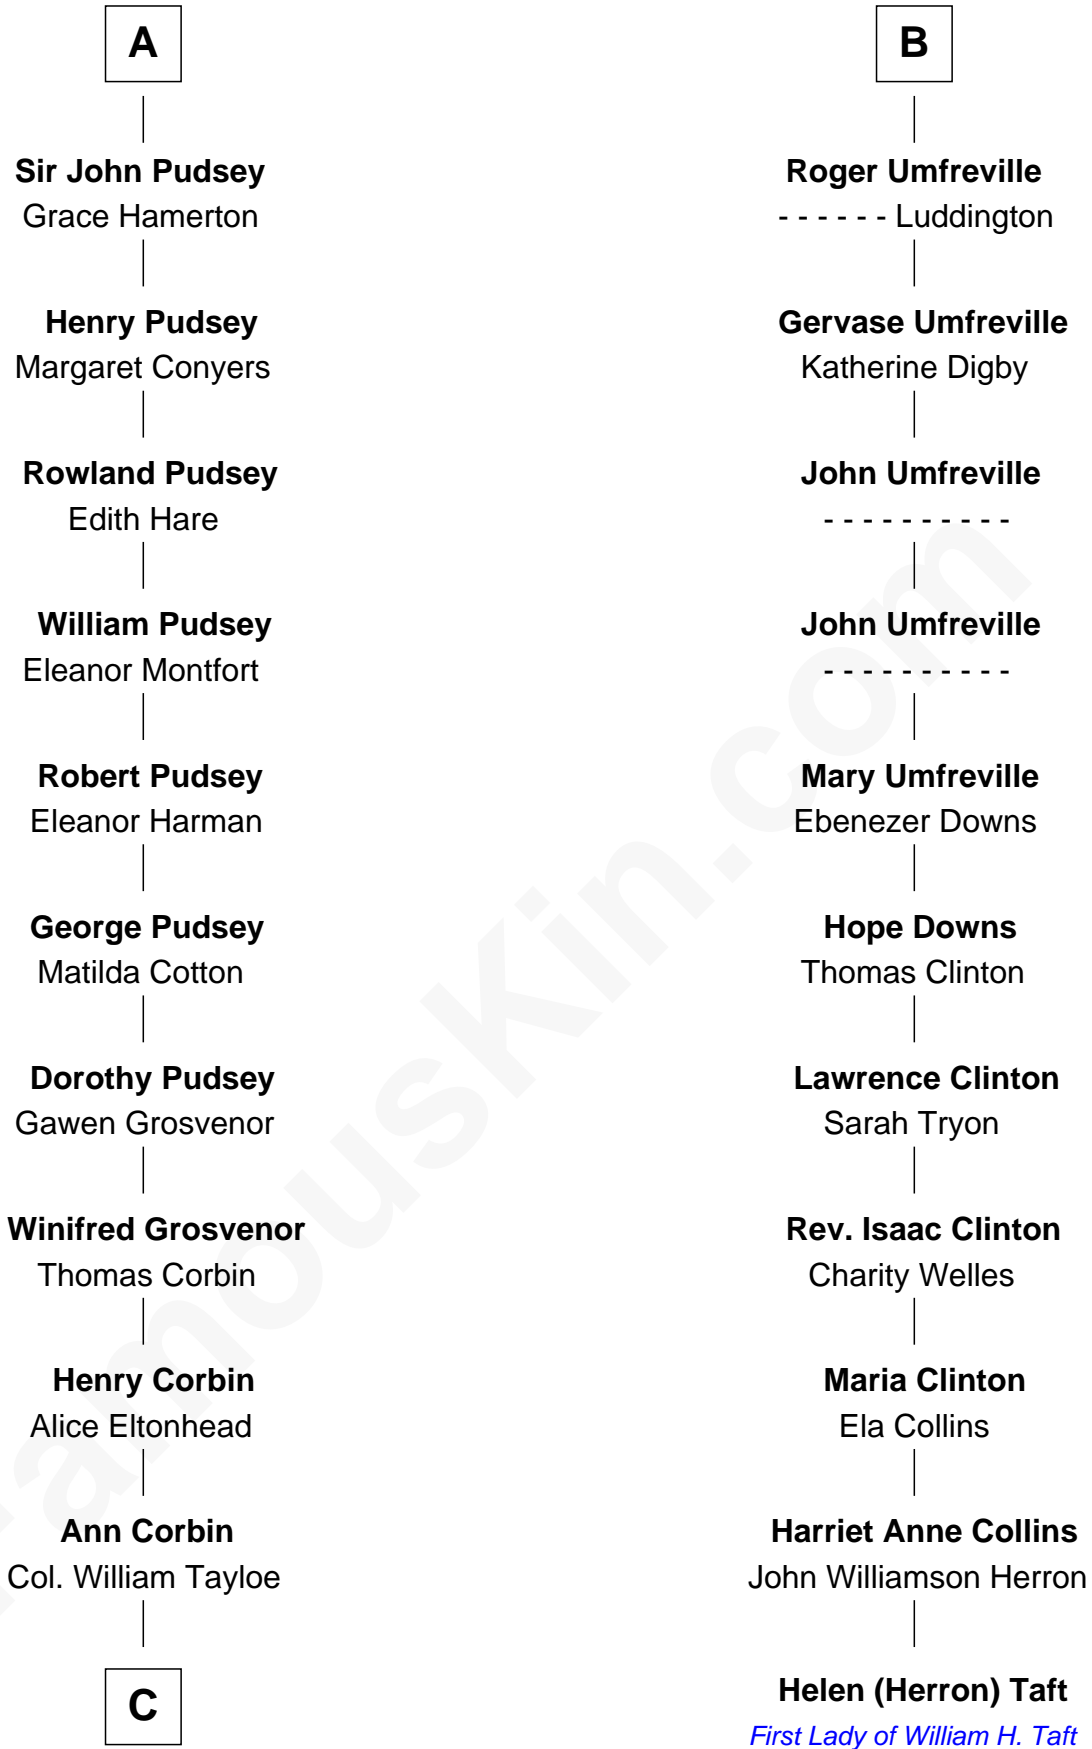

# FamousKin.com Relationship Chart of

**Edward Lloyd V**

*13th Governor of Maryland*

17th cousin 3 times removed of

**Helen (Herron) Taft**

*First Lady of President William H. Taft*

**Maud of Angus**

*with husband*  
*Sir Richard de Dover*

-----

**Isabel de Atholl**

Sir Ralph Eure

**William Umfreville**

-----

**Margaret Eure**

Sir John Pudsey

**William Umfreville**

-----

**Sir Ralph Pudsey**

Margaret Tunstall

**Andrew Umfreville**

-----

**A**

**B**

**C**

—  
**John Tayloe**  
Elizabeth Gwynn

—  
**John Tayloe**  
Rebecca Plater

—  
**Elizabeth Tayloe**  
Col. Edward Lloyd

—  
**Edward Lloyd V**  
*13th Governor of Maryland*

FamousKin.com