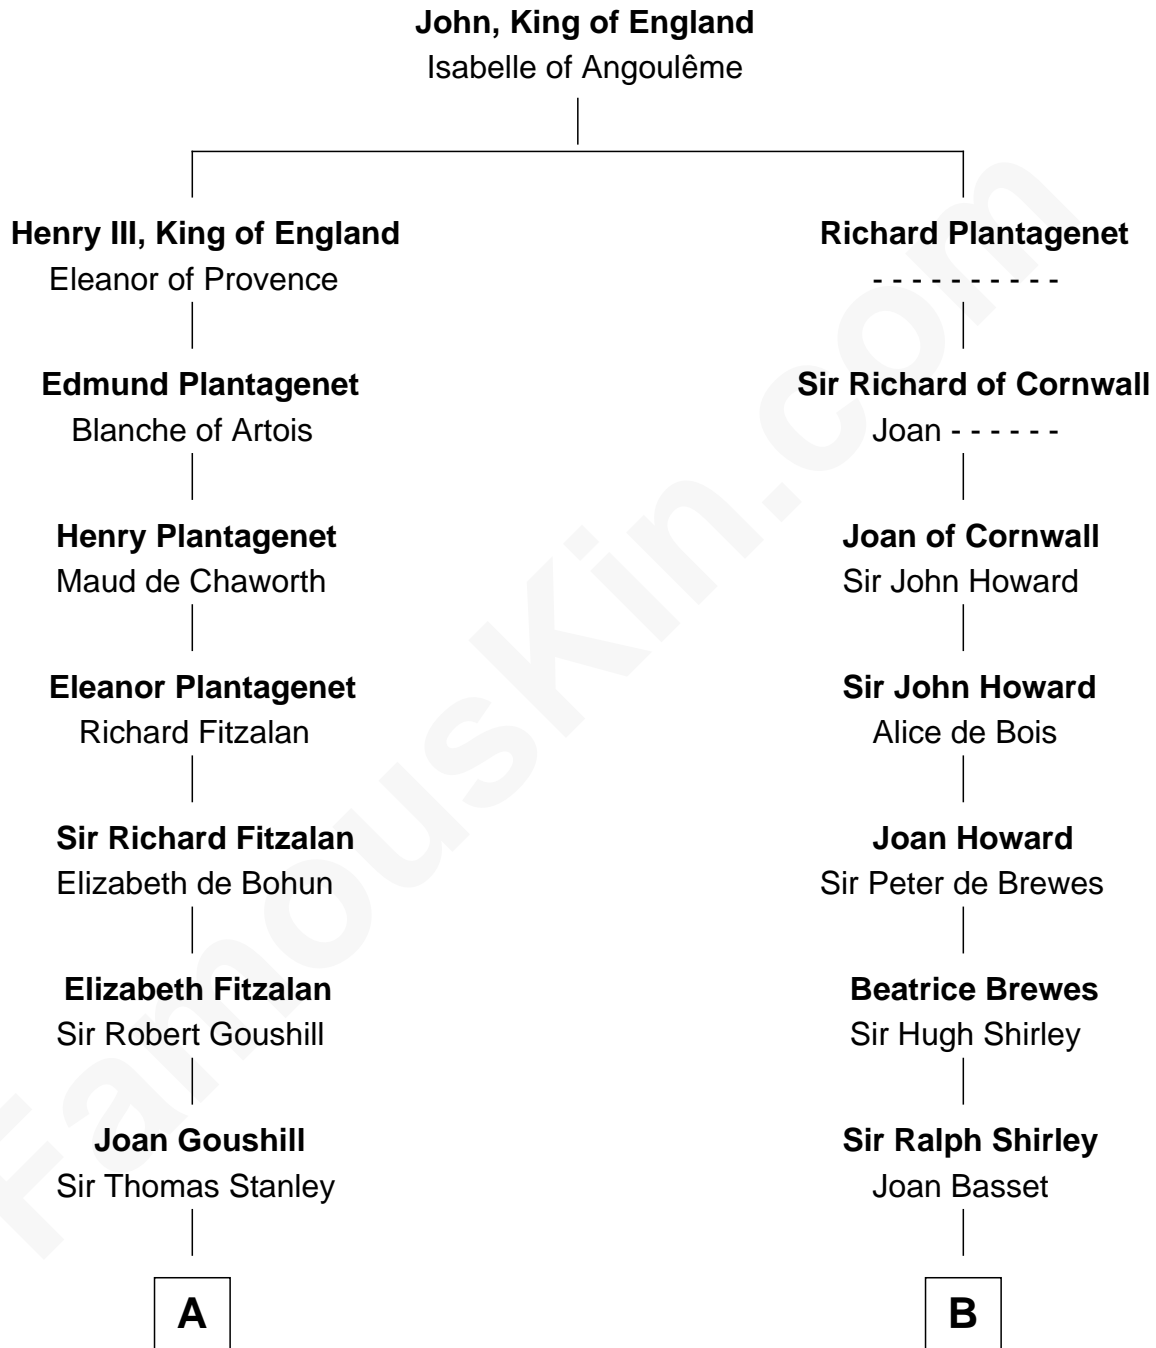

FamousKin.com Relationship Chart of

Edward Lloyd V

13th Governor of Maryland

18th cousin 3 times removed of

Helen (Herron) Taft

First Lady of President William H. Taft

C

Col. Edward Lloyd

Elizabeth Tayloe

Edward Lloyd V

13th Governor of Maryland

D

Joanna Wilcockson

David Welles

Charity Welles

Rev. Isaac Clinton