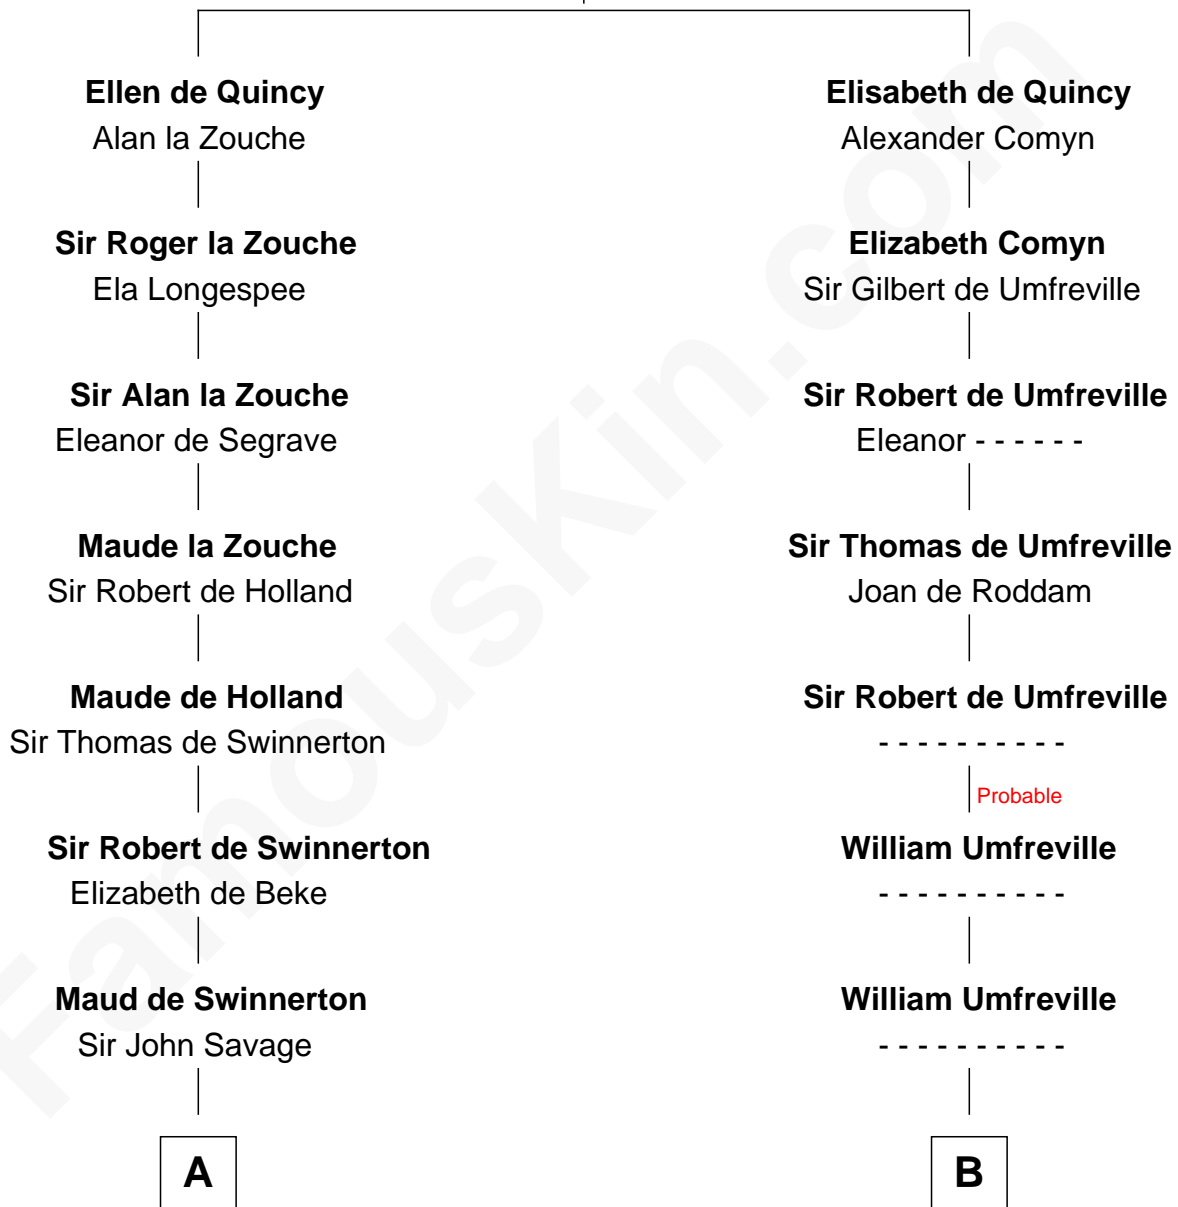

FamousKin.com Relationship Chart of

Edward Lloyd V

13th Governor of Maryland

18th cousin 1 time removed of

Helen (Herron) Taft

First Lady of President William H. Taft

Sir Roger de Quincy

Helen of Galloway

C

John Tayloe
Rebecca Plater

Elizabeth Tayloe
Col. Edward Lloyd

Edward Lloyd V
13th Governor of Maryland

D

Harriet Anne Collins
John Williamson Herron

Helen (Herron) Taft
First Lady of William H. Taft

FamousKin.com