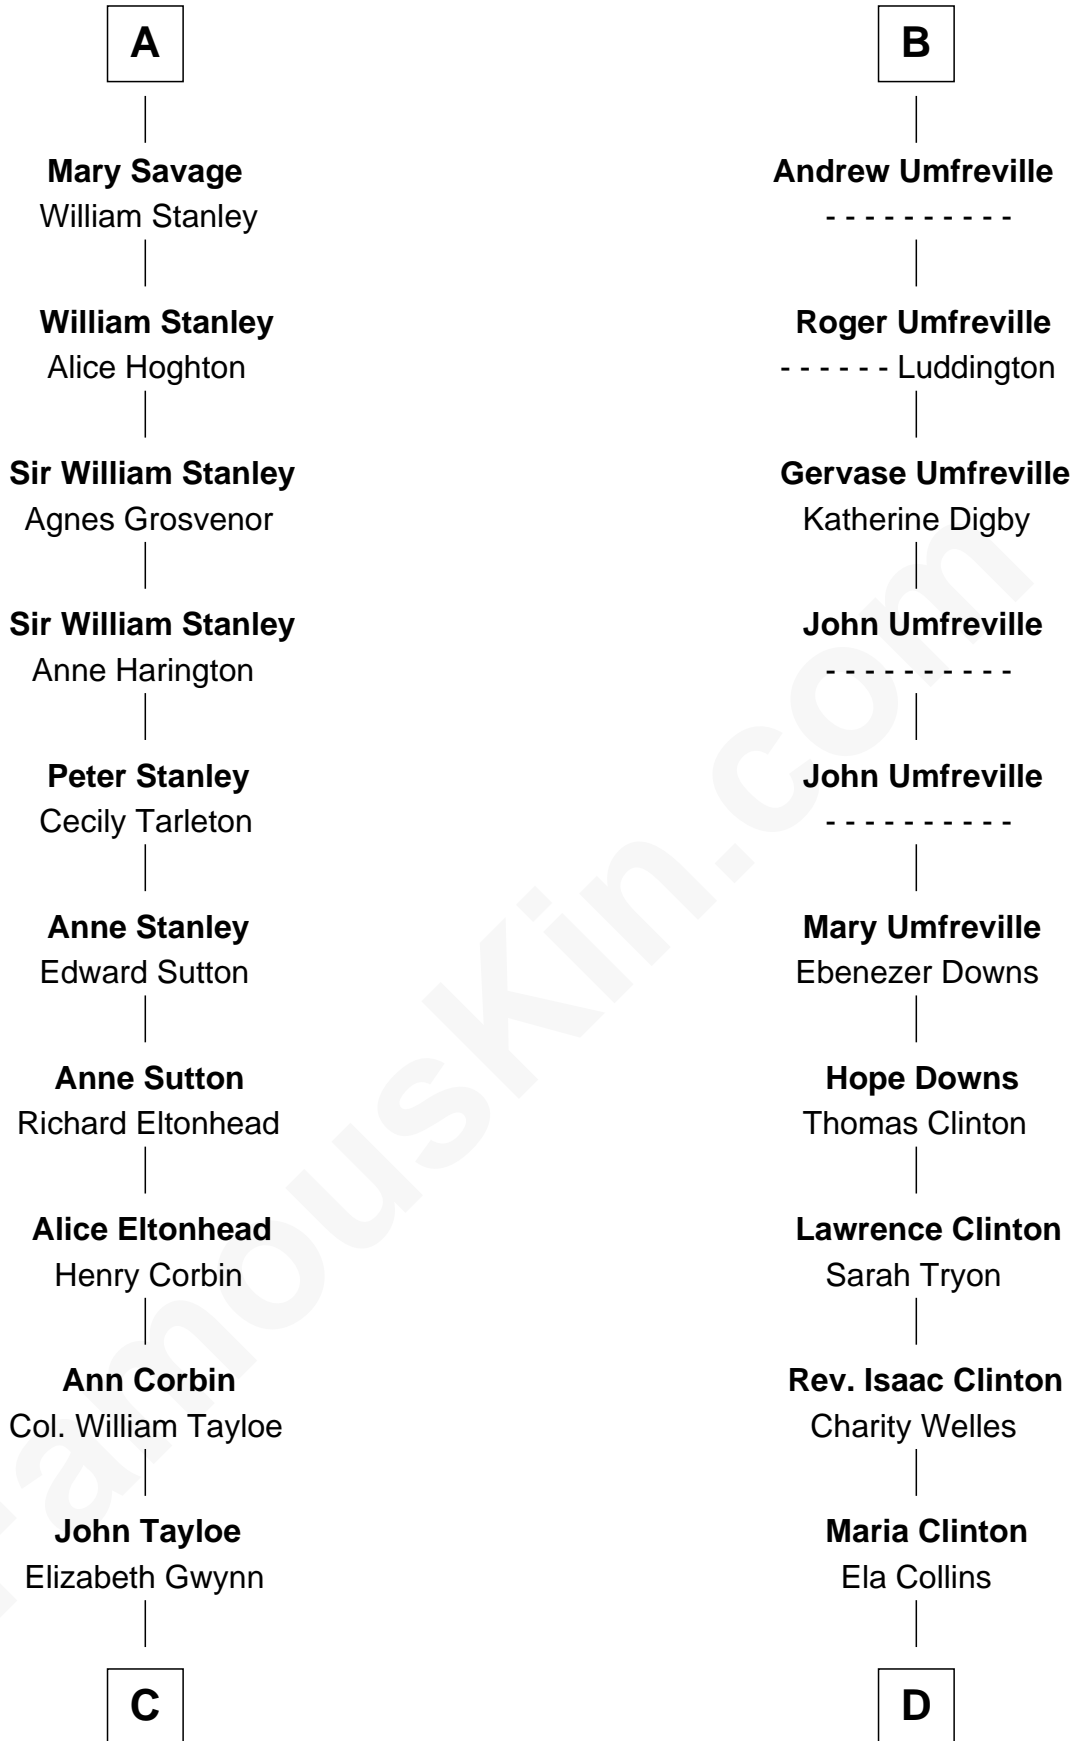

FamousKin.com Relationship Chart of

Edward Lloyd V

13th Governor of Maryland

18th cousin 1 time removed of

Helen (Herron) Taft

First Lady of President William H. Taft

Sir Roger de Quincy

Helen of Galloway

C

John Tayloe
Rebecca Plater

Elizabeth Tayloe
Col. Edward Lloyd

Edward Lloyd V
13th Governor of Maryland

D

Harriet Anne Collins
John Williamson Herron

Helen (Herron) Taft
First Lady of William H. Taft

FamousKin.com