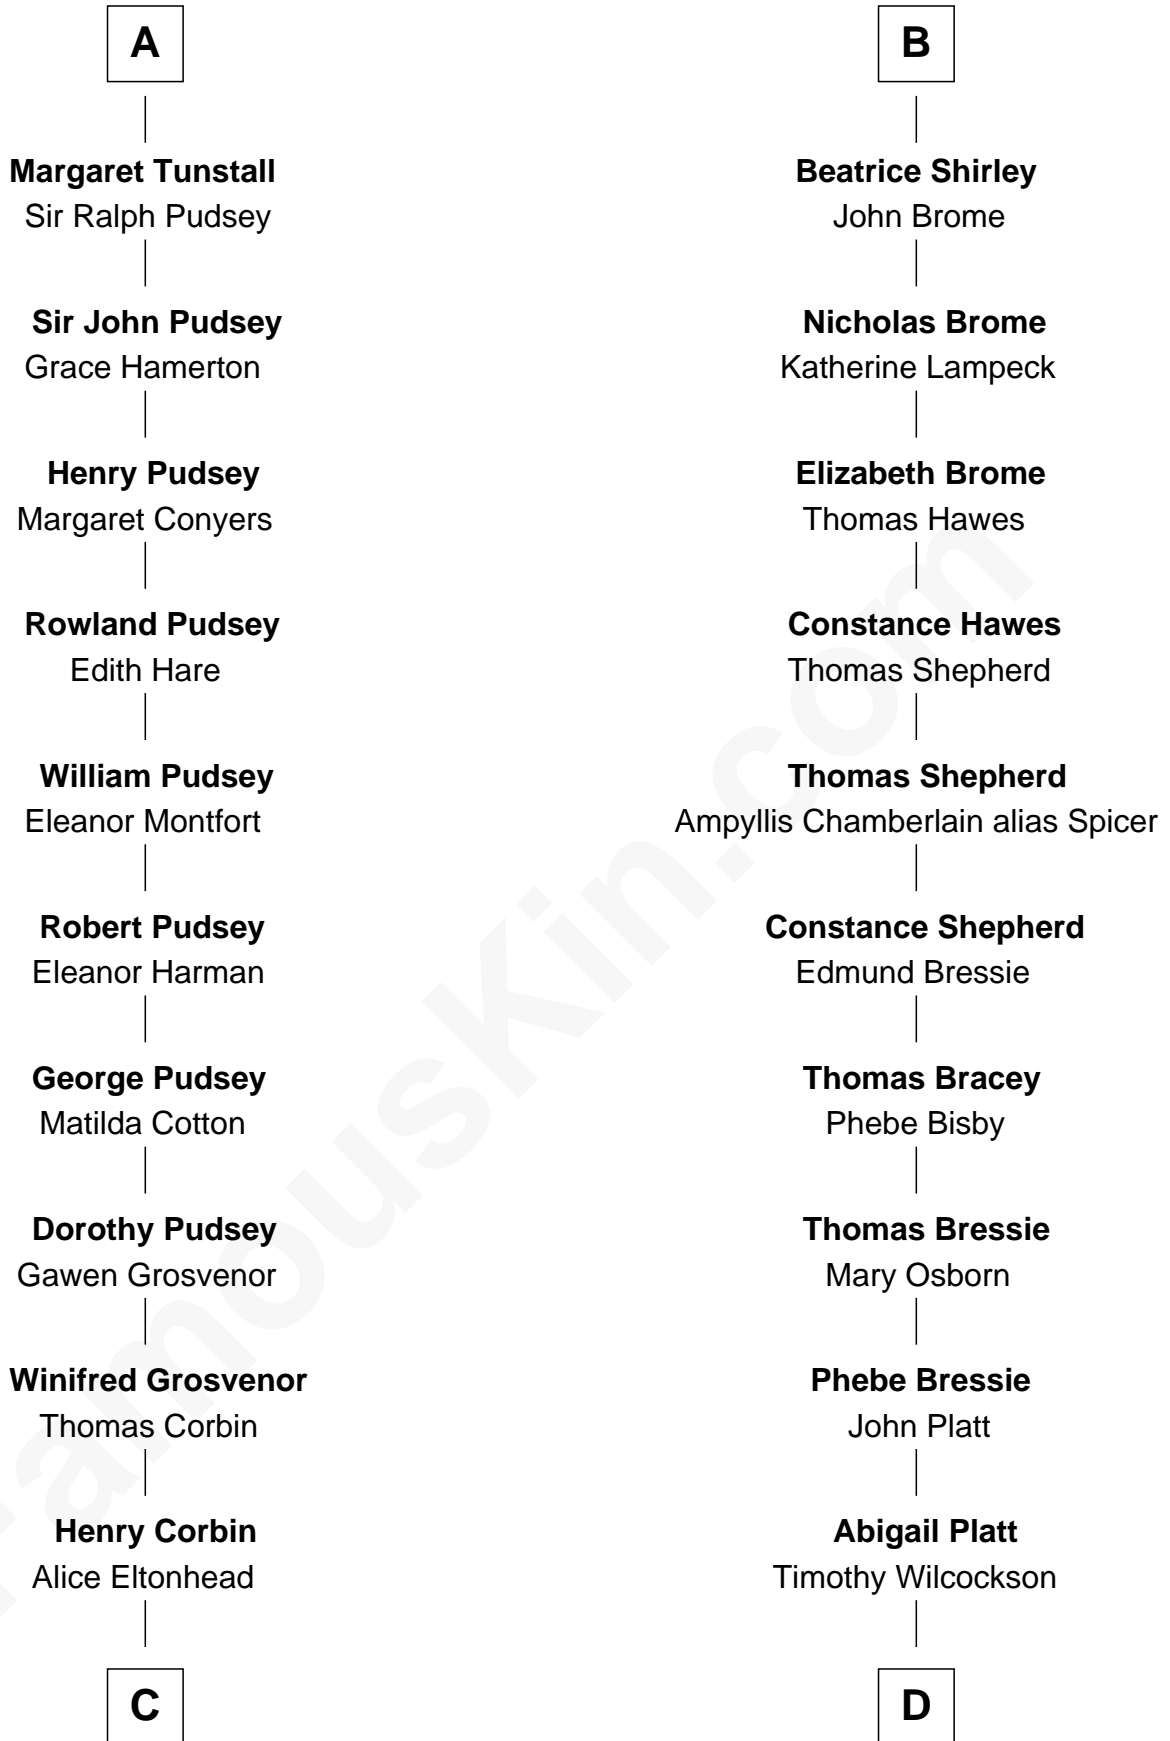

FamousKin.com Relationship Chart of

Edward Lloyd V

13th Governor of Maryland

21st cousin of

Helen (Herron) Taft

First Lady of President William H. Taft

Reginald FitzPiers

C

Ann Corbin
Col. William Tayloe

John Tayloe
Elizabeth Gwynn

John Tayloe
Rebecca Plater

Elizabeth Tayloe
Col. Edward Lloyd

Edward Lloyd V
13th Governor of Maryland

D

Joanna Wilcockson
David Welles

Charity Welles
Rev. Isaac Clinton

Maria Clinton
Ela Collins

Harriet Anne Collins
John Williamson Herron

Helen (Herron) Taft
First Lady of William H. Taft