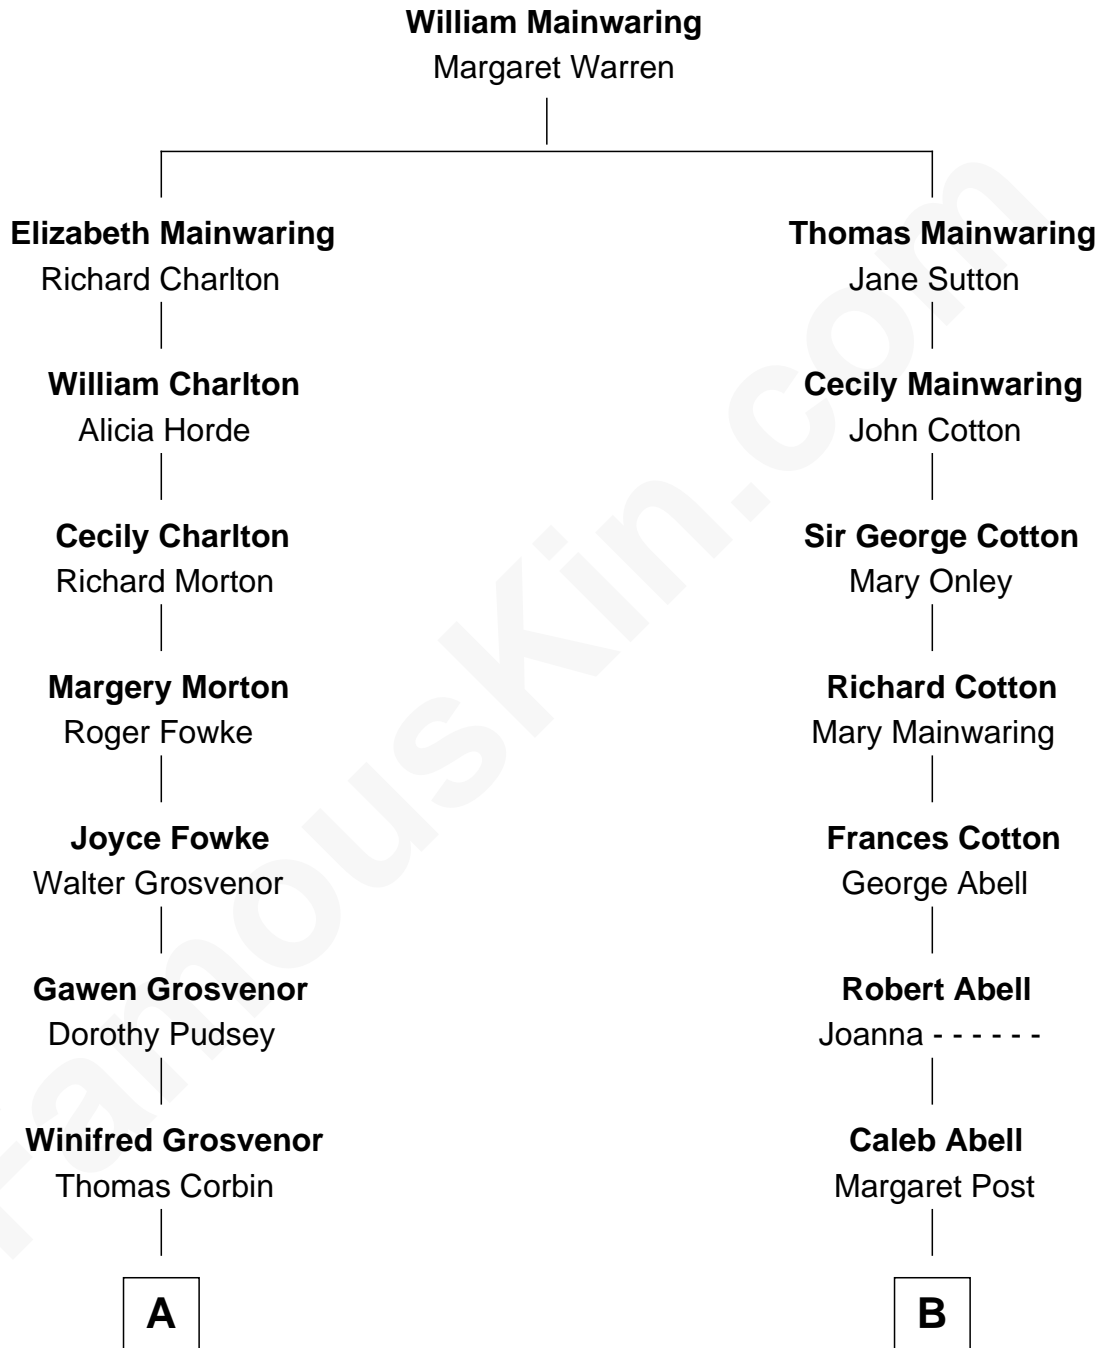

FamousKin.com Relationship Chart of

Edward Lloyd V

13th Governor of Maryland

12th cousin of

Grover Cleveland

22nd and 24th U.S. President

A

Henry Corbin
Alice Eltonhead

Ann Corbin
Col. William Tayloe

John Tayloe
Elizabeth Gwynn

John Tayloe
Rebecca Plater

Elizabeth Tayloe
Col. Edward Lloyd

Edward Lloyd V
13th Governor of Maryland

B

Experience Abell
John Hyde

James Hyde
Sarah Marshall