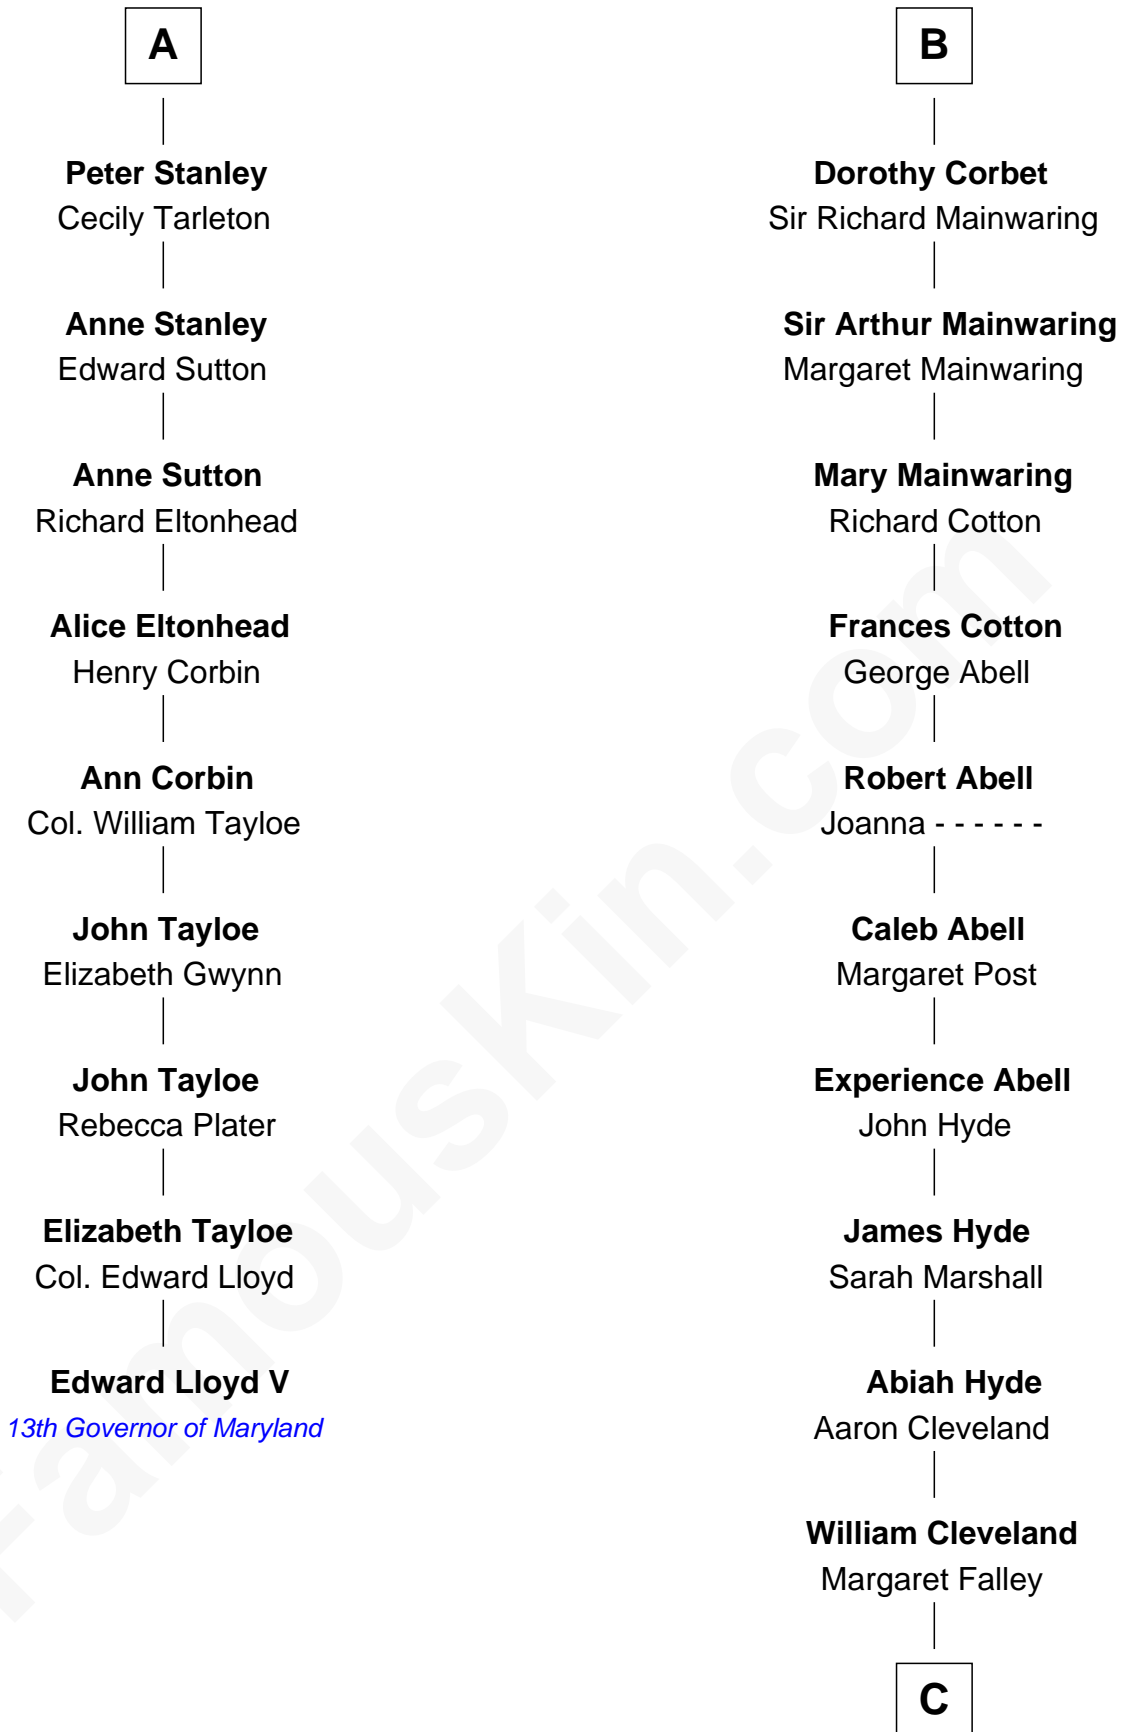

# FamousKin.com Relationship Chart of

**Edward Lloyd V**

*13th Governor of Maryland*

15th cousin 3 times removed of

**Grover Cleveland**

*22nd and 24th U.S. President*

**C**

Rev. Richard Falley Cleveland

Ann Neal

**Grover Cleveland**

*22nd and 24th U.S. President*

FamousKin.com