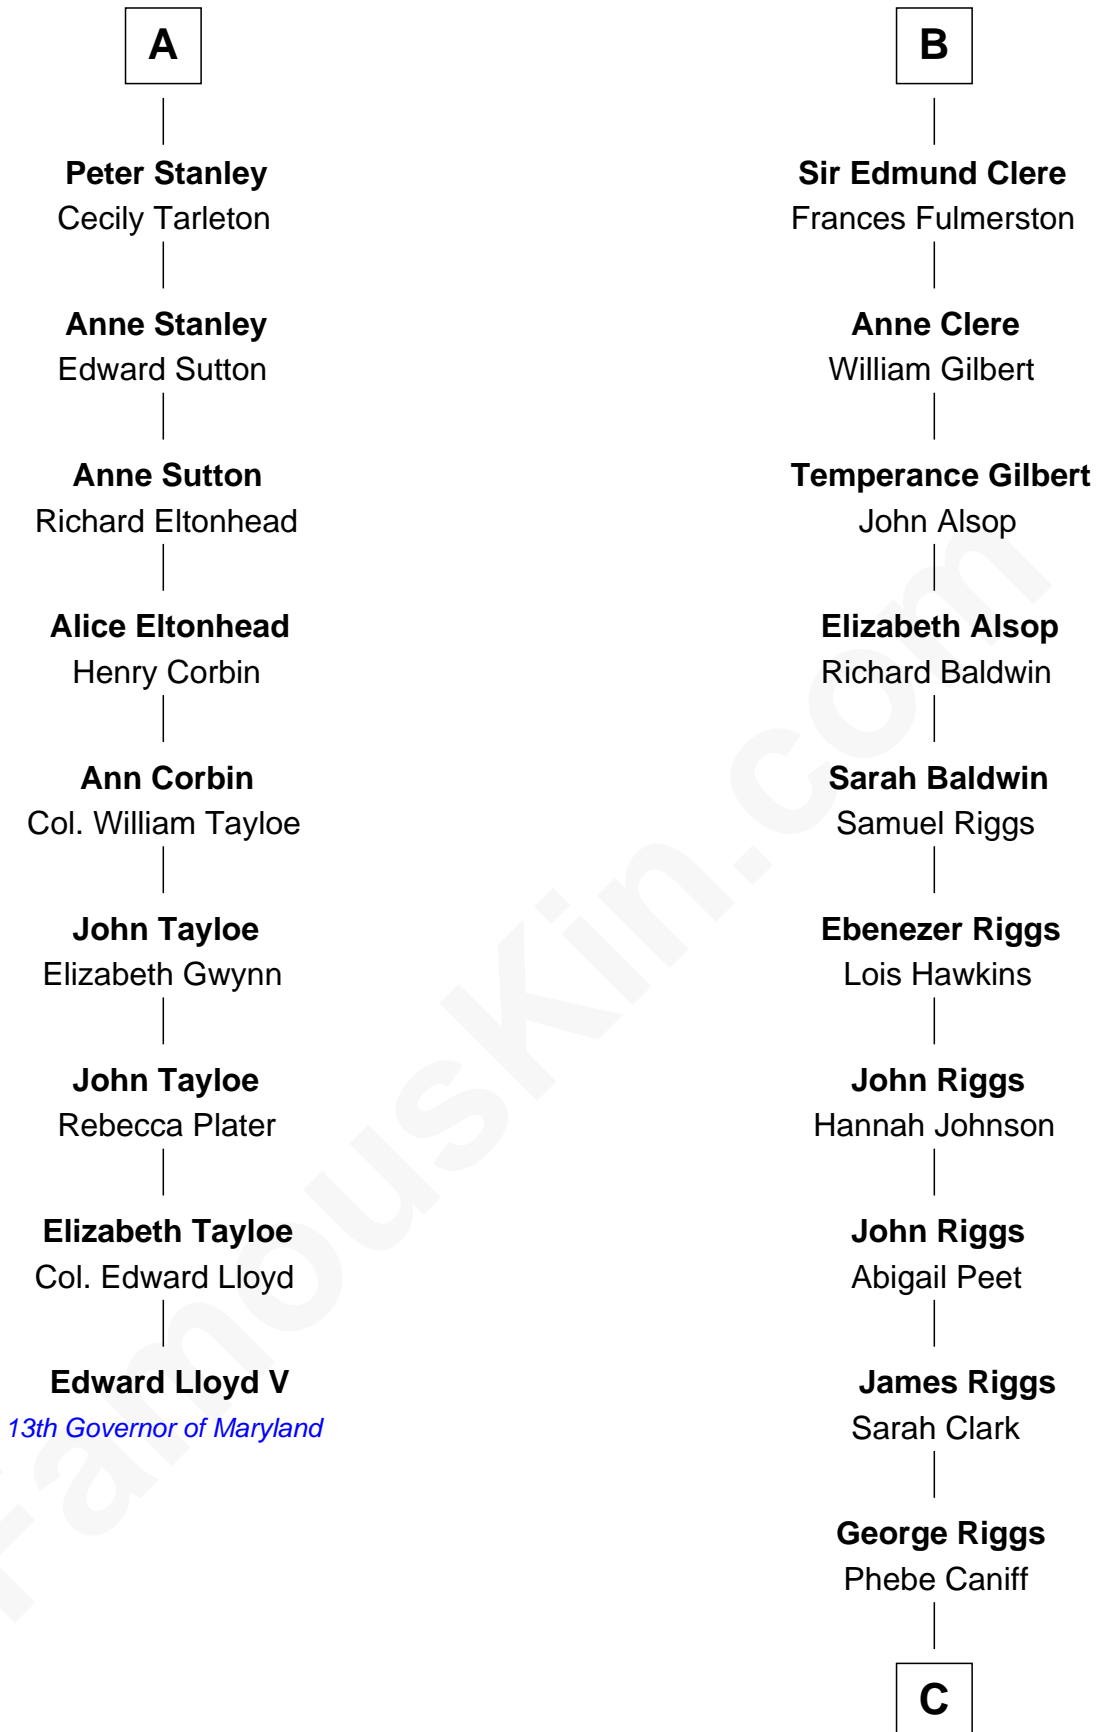

FamousKin.com

Relationship Chart of

Edward Lloyd V

13th Governor of Maryland

15th cousin 5 times removed of

Mamie (Doud) Eisenhower

First Lady of President Dwight Eisenhower

C

—
Maria Riggs

Eli Doud
—

—
Royal Houghton Doud

Mary Cornelia Sheldon
—

—
John Sheldon Doud

Elivera Mathilda Carlson
—

—
Mamie (Doud) Eisenhower

First Lady of Dwight Eisenhower