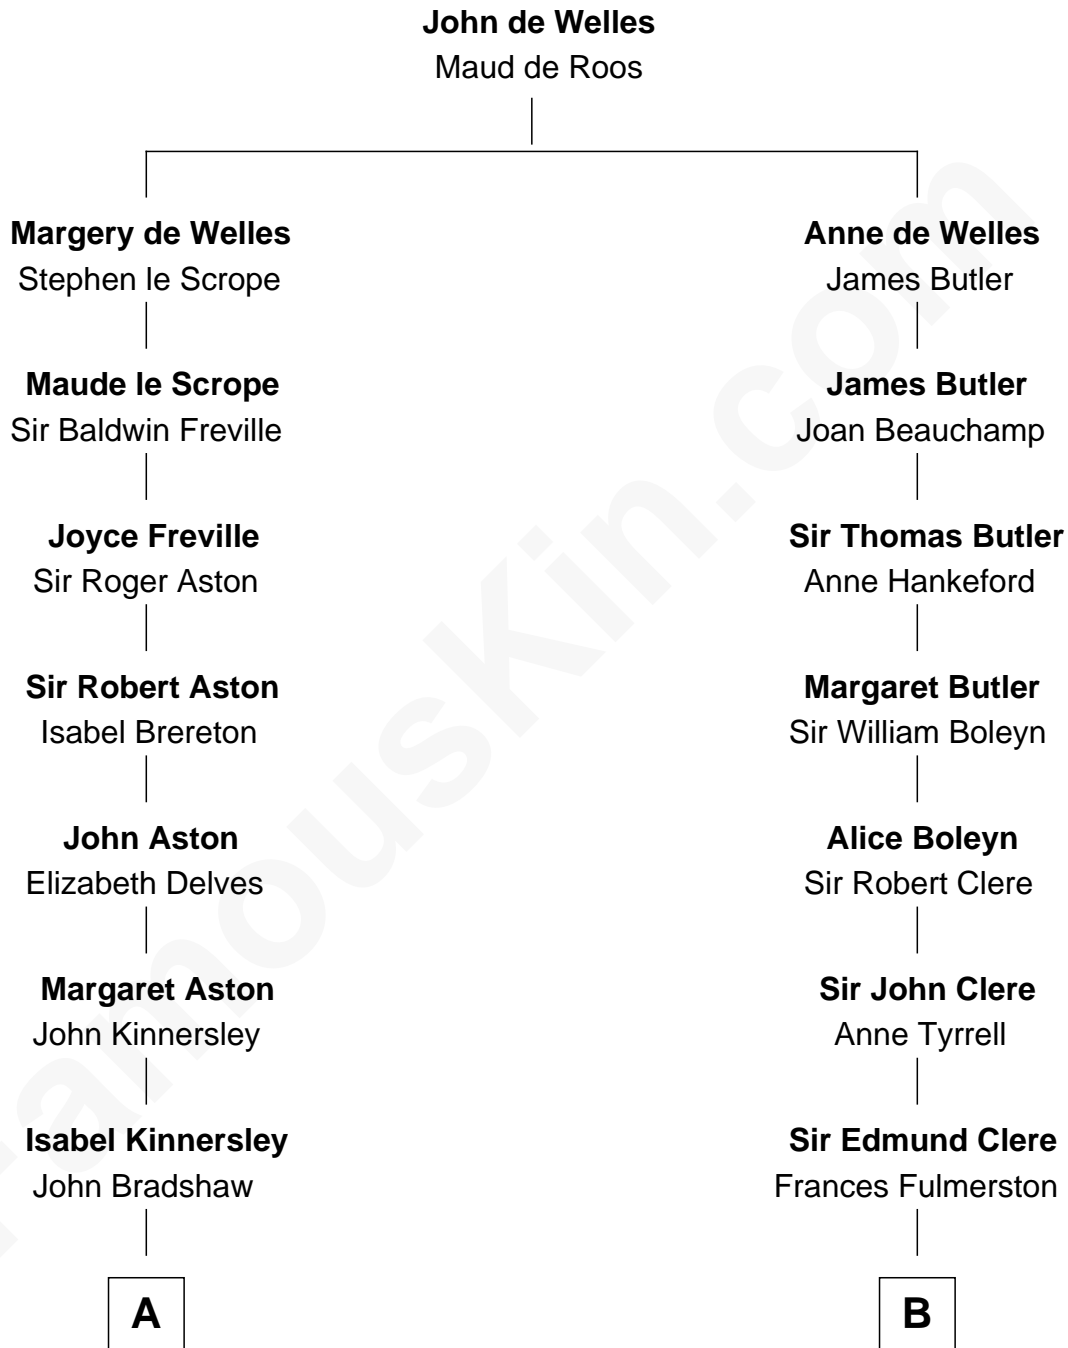

FamousKin.com

Relationship Chart of

Edward Lloyd V

13th Governor of Maryland

17th cousin 2 times removed of

Mamie (Doud) Eisenhower

First Lady of President Dwight Eisenhower

C

—
Royal Houghton Doud

Mary Cornelia Sheldon

—
John Sheldon Doud

Elivera Mathilda Carlson

—
Mamie (Doud) Eisenhower

First Lady of Dwight Eisenhower

FamousKin.com