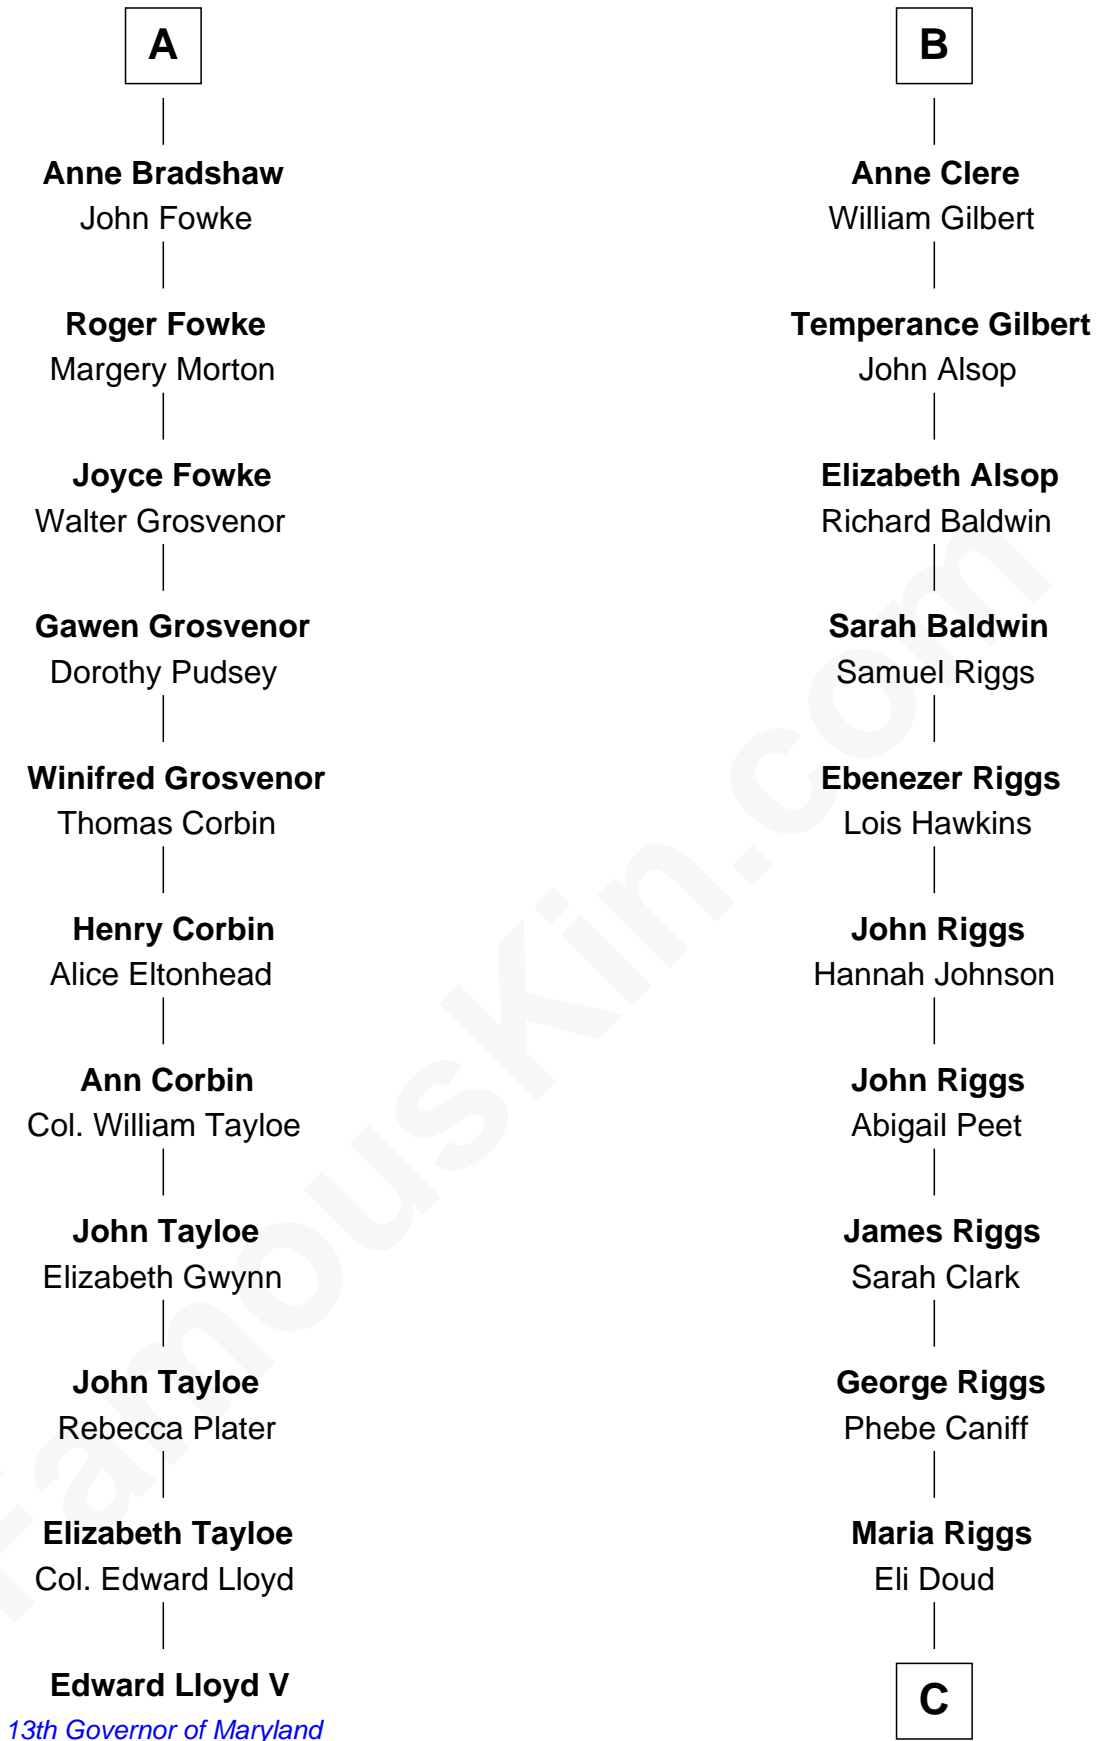

FamousKin.com

Relationship Chart of

Edward Lloyd V

13th Governor of Maryland

17th cousin 2 times removed of

Mamie (Doud) Eisenhower

First Lady of President Dwight Eisenhower

C

—
Royal Houghton Doud

Mary Cornelia Sheldon

—
John Sheldon Doud

Elivera Mathilda Carlson

—
Mamie (Doud) Eisenhower

First Lady of Dwight Eisenhower

FamousKin.com