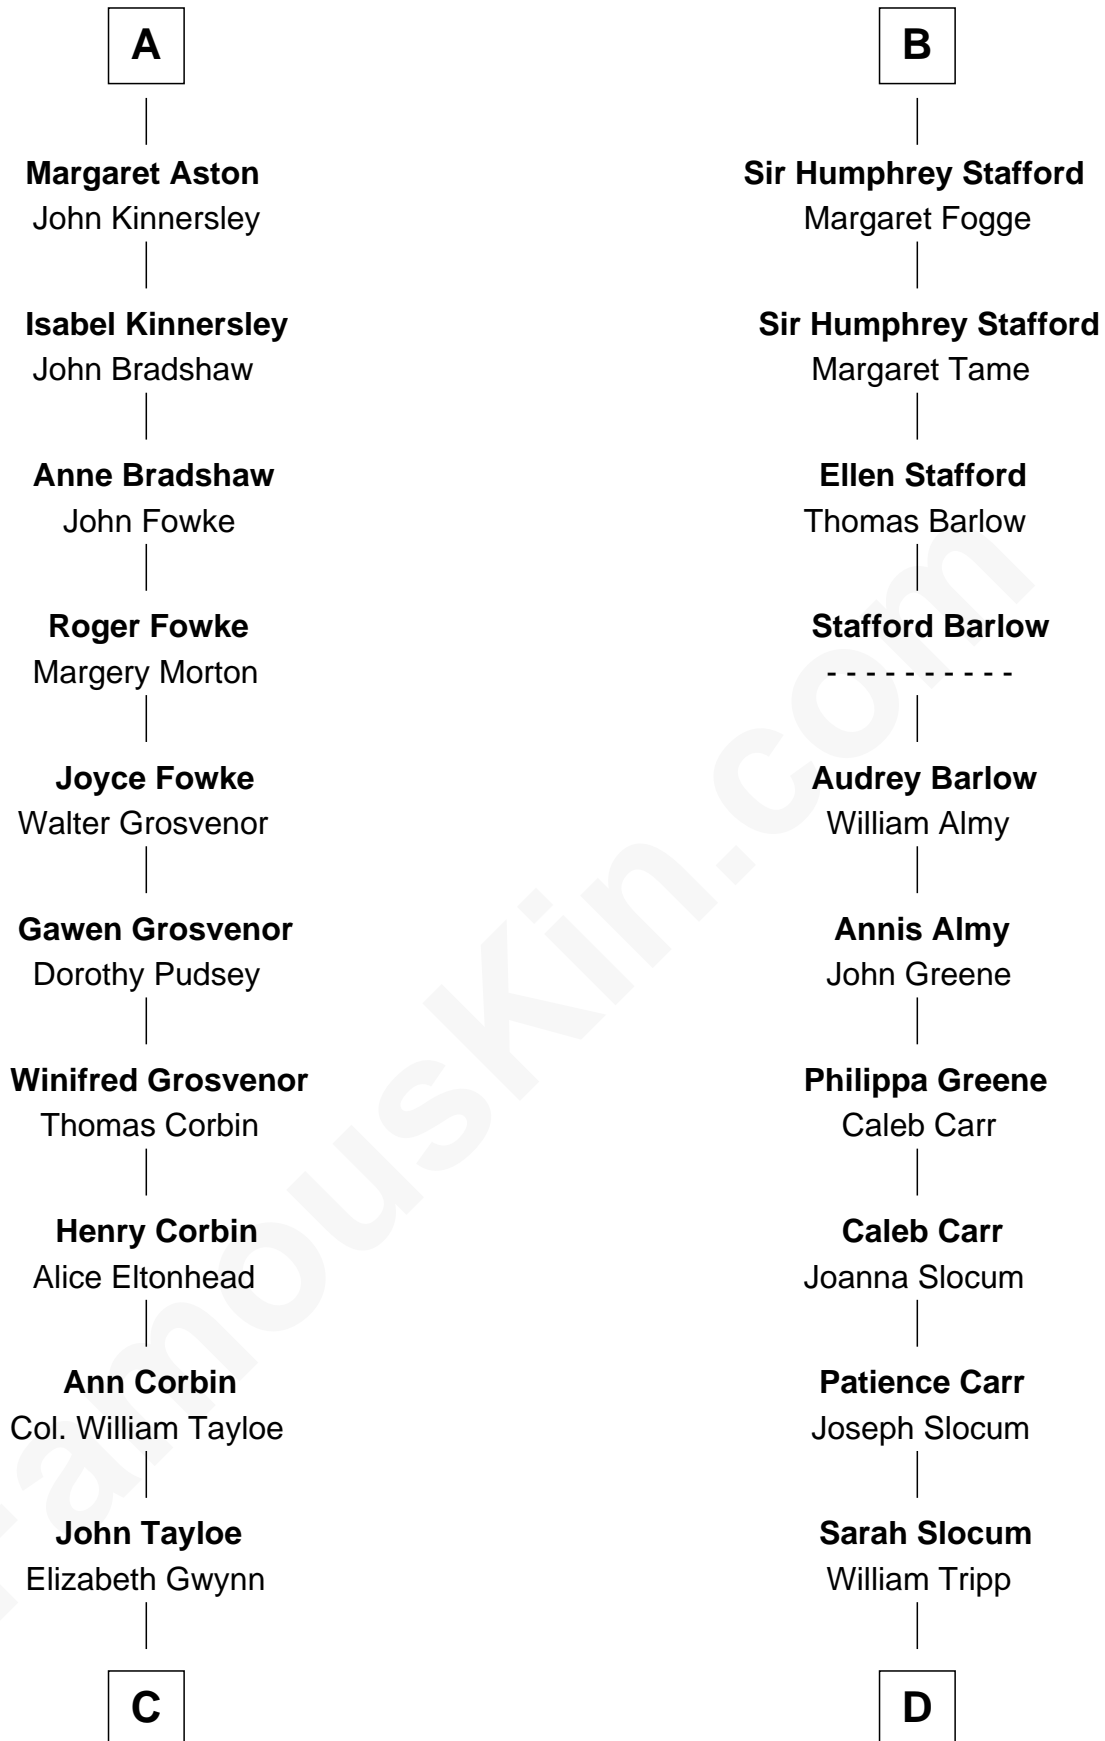

FamousKin.com Relationship Chart of

Edward Lloyd V

13th Governor of Maryland

19th cousin 2 times removed of

Warren G. Harding

29th U.S. President

C

John Tayloe
Rebecca Plater

Elizabeth Tayloe
Col. Edward Lloyd

Edward Lloyd V
13th Governor of Maryland

D

Phoebe Tripp
Amos Harding

George Tryon Harding
Elizabeth Madison

Charles Alexander Harding
Mary Ann Crawford

Dr. George Tryon Harding
Phoebe Elizabeth Dickerson