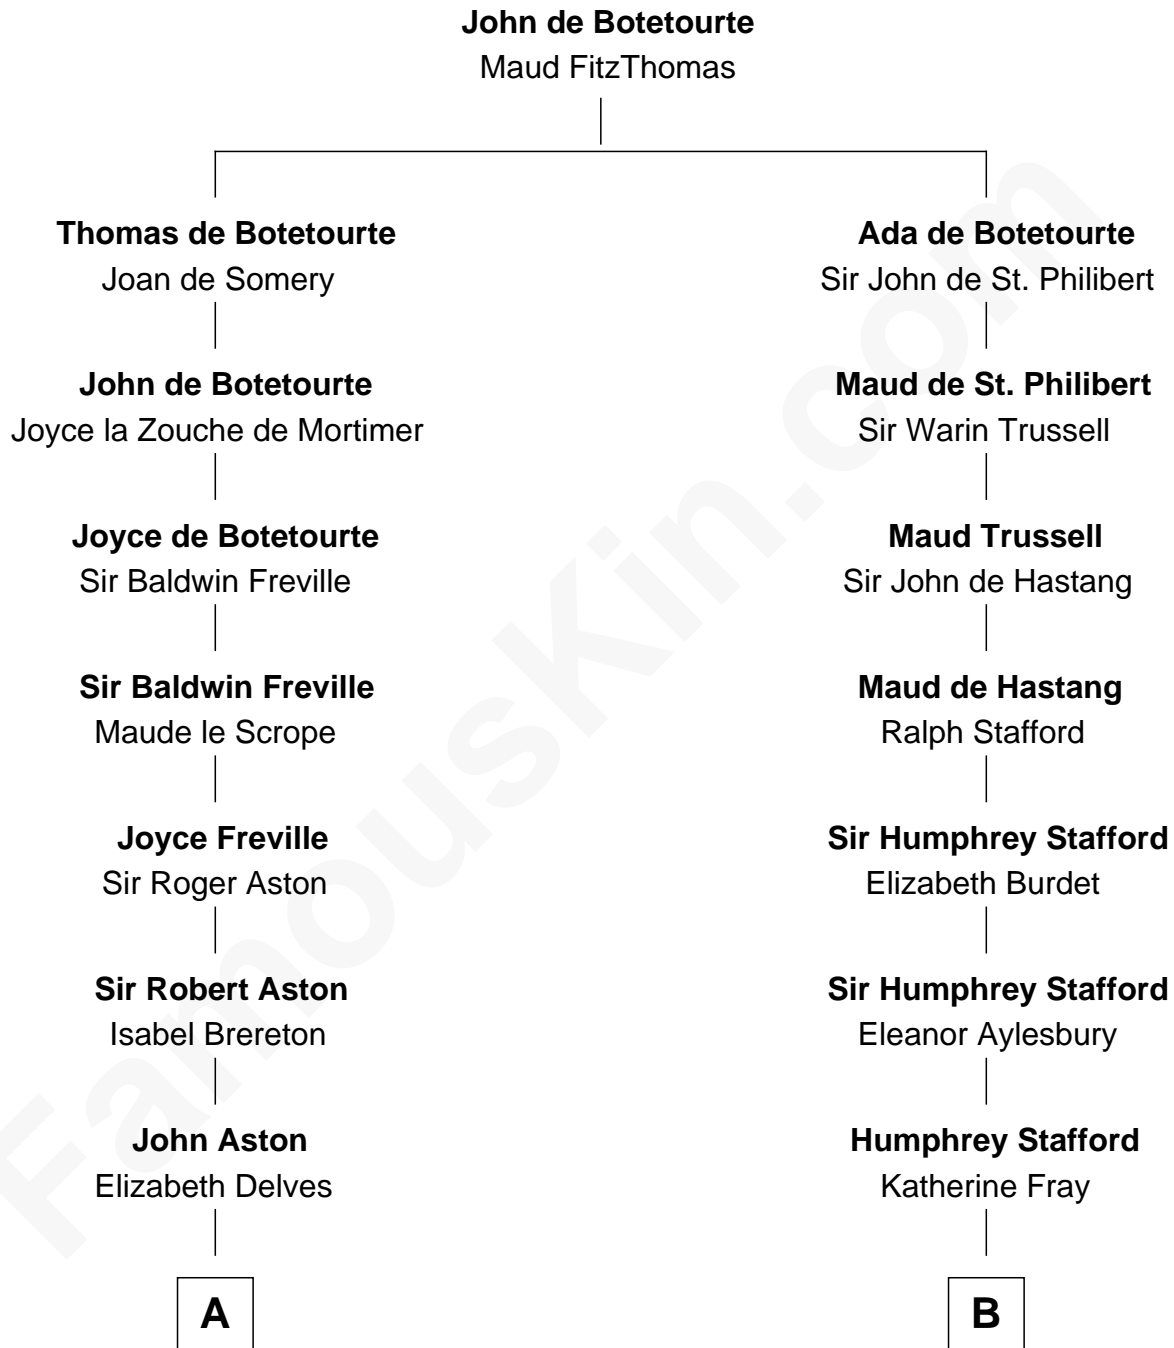

FamousKin.com Relationship Chart of

Edward Lloyd V

13th Governor of Maryland

19th cousin 2 times removed of

Warren G. Harding

29th U.S. President

C

John Tayloe
Rebecca Plater

Elizabeth Tayloe
Col. Edward Lloyd

Edward Lloyd V
13th Governor of Maryland

D

Phoebe Tripp
Amos Harding

George Tryon Harding
Elizabeth Madison

Charles Alexander Harding
Mary Ann Crawford

Dr. George Tryon Harding
Phoebe Elizabeth Dickerson