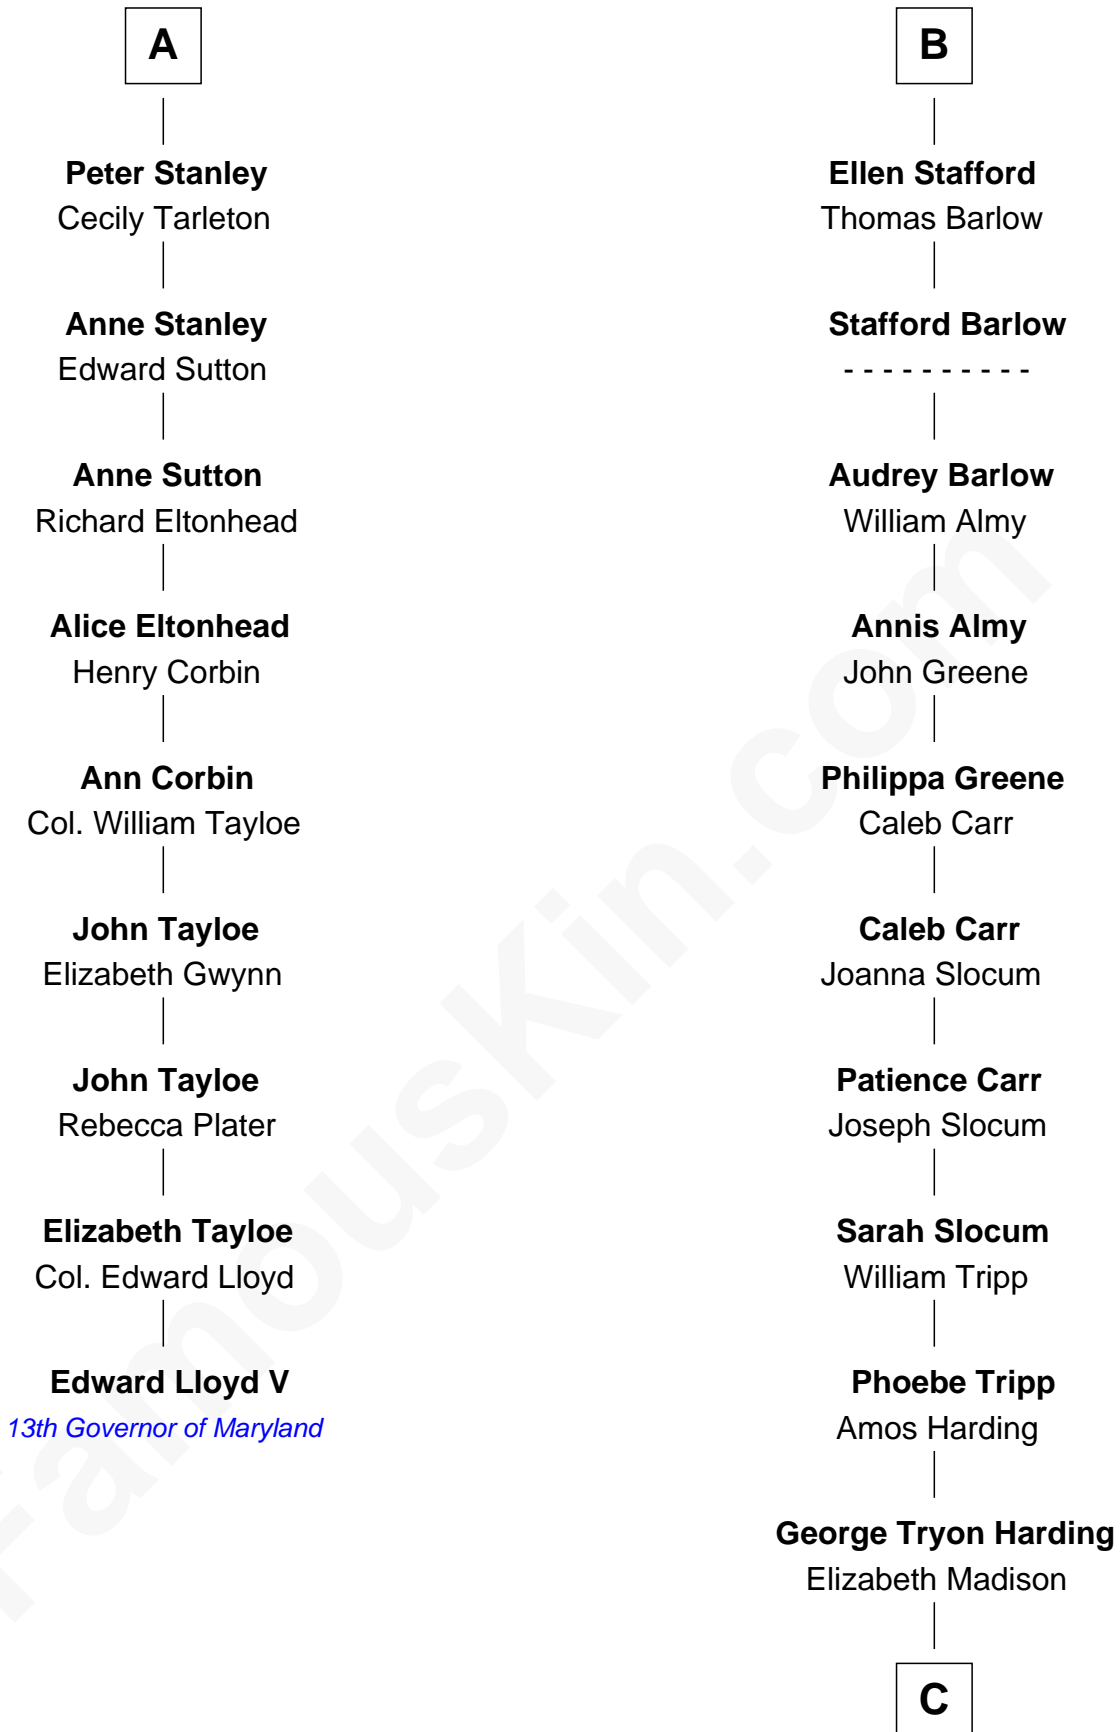

FamousKin.com Relationship Chart of

Edward Lloyd V

13th Governor of Maryland

15th cousin 4 times removed of

Warren G. Harding

29th U.S. President

Ralph de Stafford
Katherine de Hastang

C

Charles Alexander Harding

Mary Ann Crawford

Dr. George Tryon Harding

Phoebe Elizabeth Dickerson

Warren G. Harding

29th U.S. President

FamousKin.com