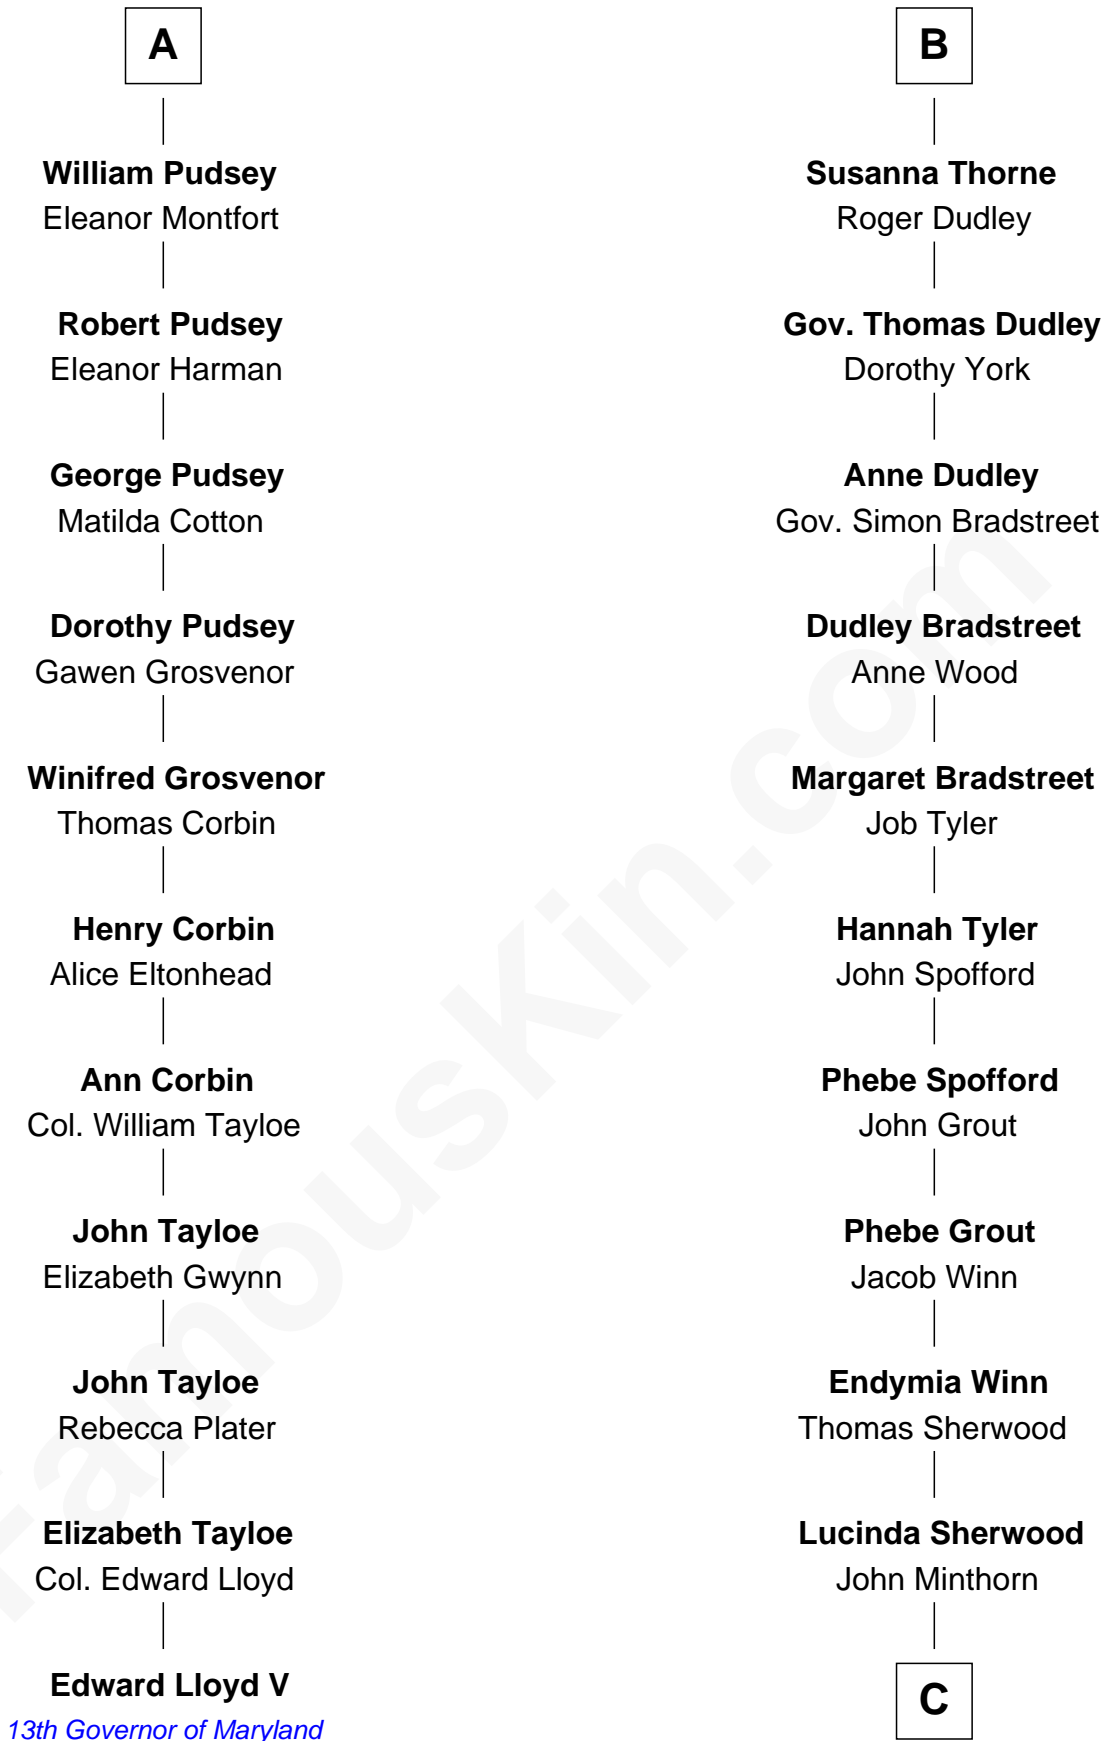

# FamousKin.com Relationship Chart of

**Edward Lloyd V**

*13th Governor of Maryland*

17th cousin 2 times removed of

**Herbert Hoover**

*31st U.S. President*

**C**

**Theodore Minthorn**

Mary Wasley

**Hulda Randall Minthorn**

Jessie Clark Hoover

**Herbert Hoover**

*31st U.S. President*

FamousKin.com