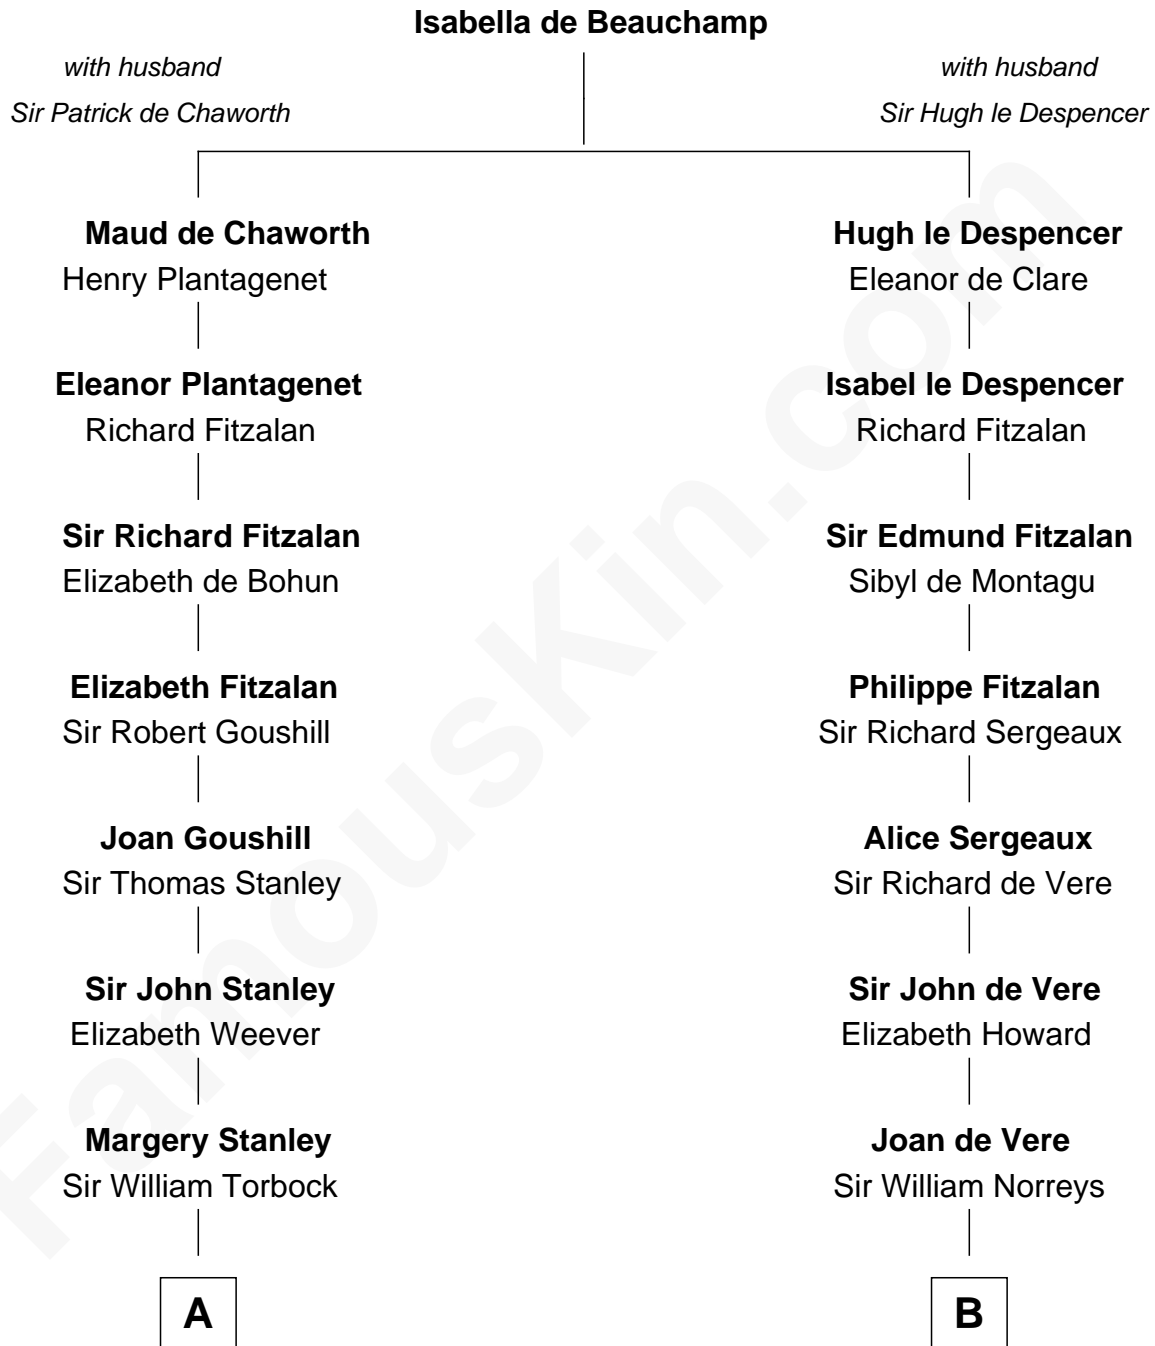

FamousKin.com

Relationship Chart of

Edward Lloyd V

13th Governor of Maryland

16th cousin 5 times removed of

Lou (Henry) Hoover

First Lady of President Herbert Hoover

C

Polly Goffe

Josiah Wallace

Nancy M. Wallace

John Scobey

Philomelia Sophia Scobey

Phineas Weed

Florence Ida Weed

Charles Delano Henry