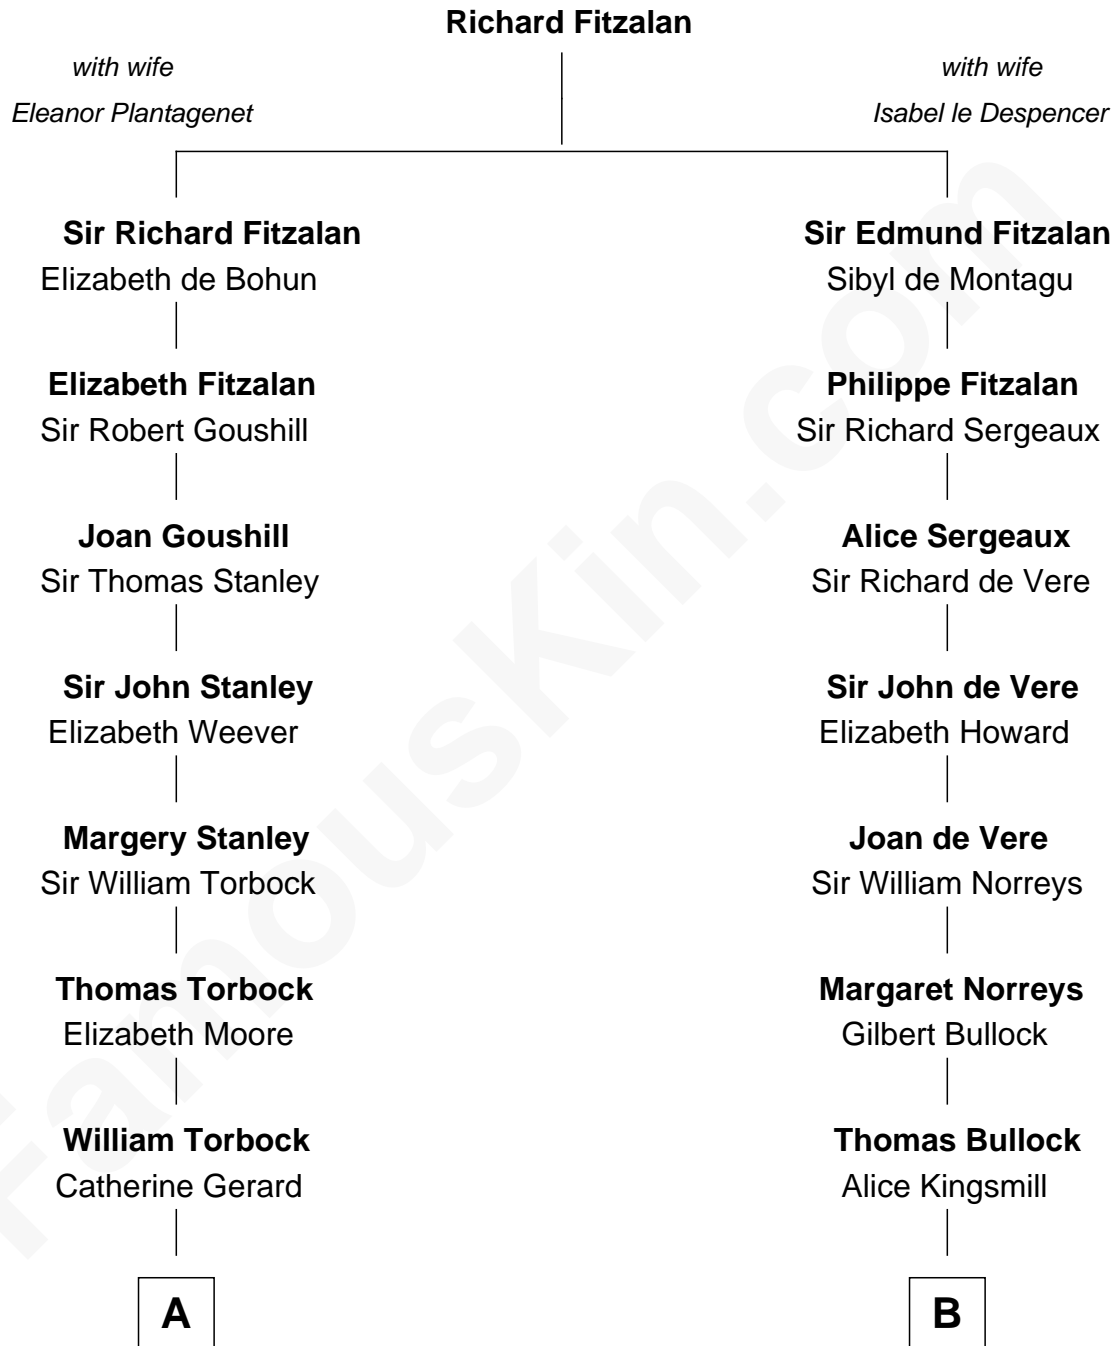

FamousKin.com

Relationship Chart of

Edward Lloyd V

13th Governor of Maryland

14th cousin 5 times removed of

Lou (Henry) Hoover

First Lady of President Herbert Hoover