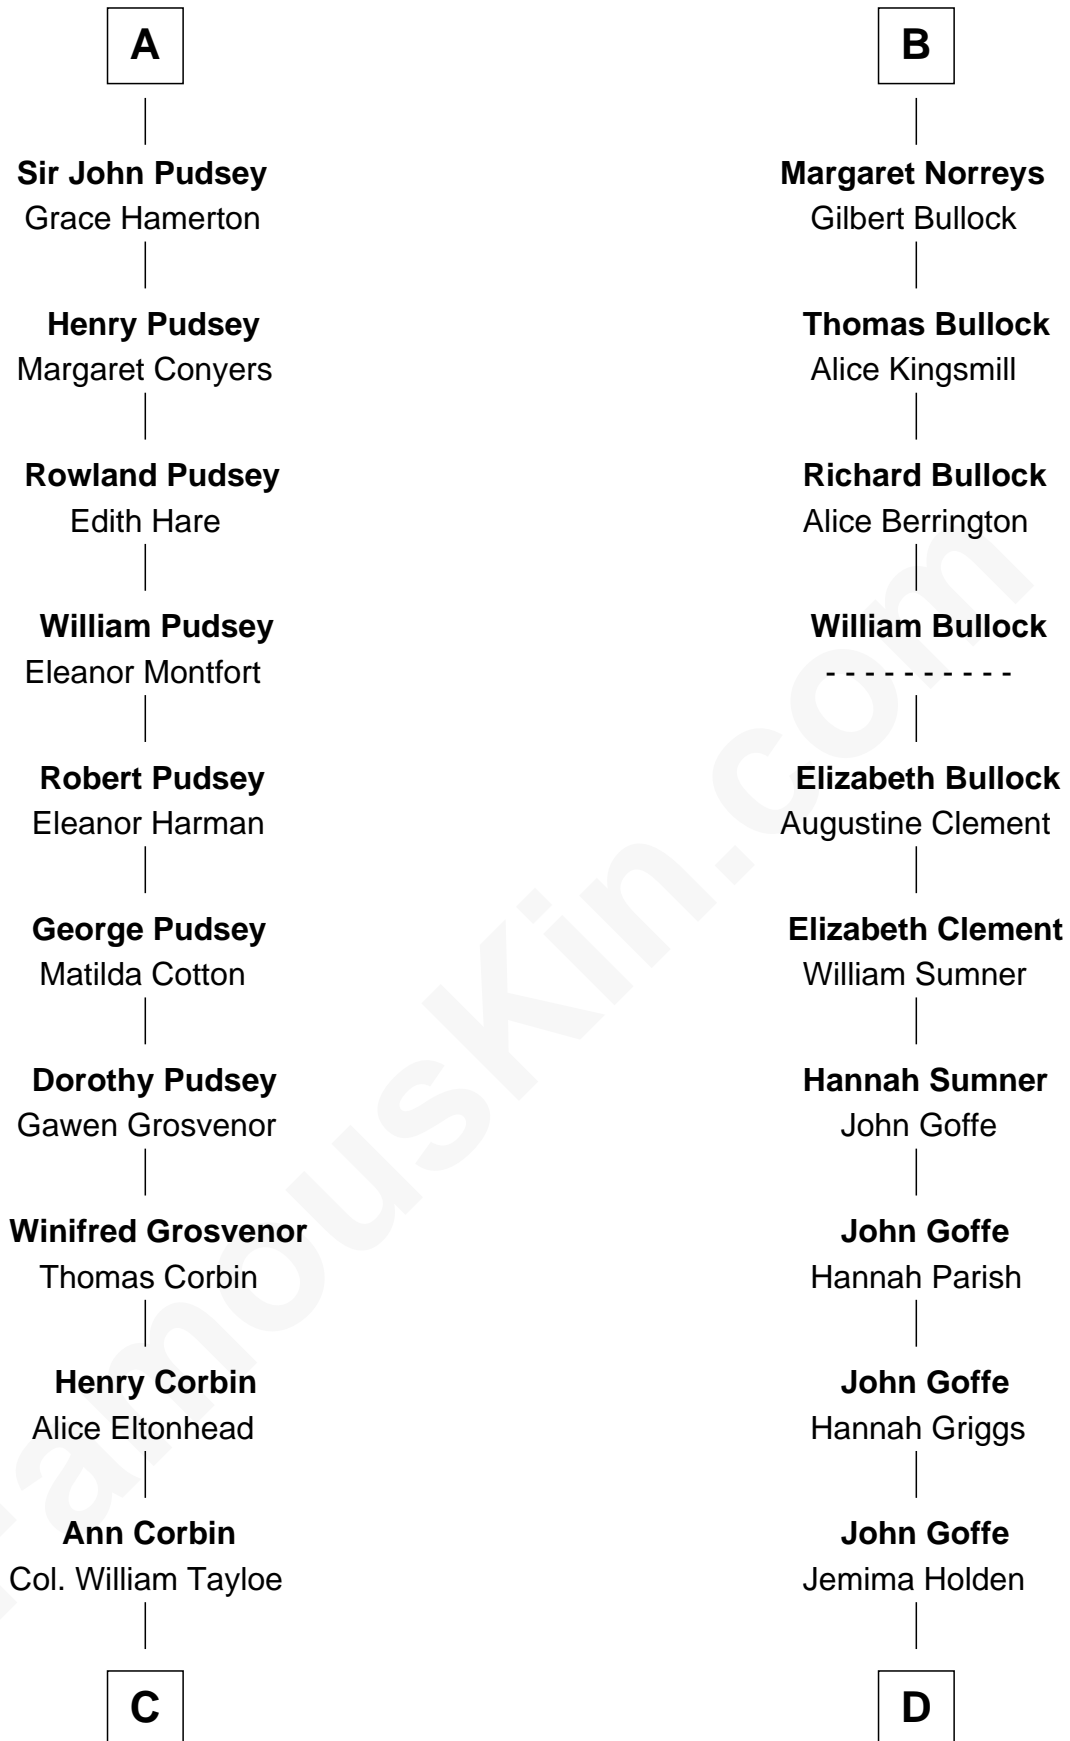

FamousKin.com Relationship Chart of

Edward Lloyd V

13th Governor of Maryland

20th cousin 1 time removed of

Lou (Henry) Hoover

First Lady of President Herbert Hoover

Sir Walter FitzRobert

Ida Longespee

C

John Tayloe
Elizabeth Gwynn

John Tayloe
Rebecca Plater

Elizabeth Tayloe
Col. Edward Lloyd

Edward Lloyd V
13th Governor of Maryland

D

Polly Goffe
Josiah Wallace

Nancy M. Wallace
John Scobey

Philomelia Sophia Scobey
Phineas Weed

Florence Ida Weed
Charles Delano Henry

Lou (Henry) Hoover
First Lady of Herbert Hoover

FamousKin.com