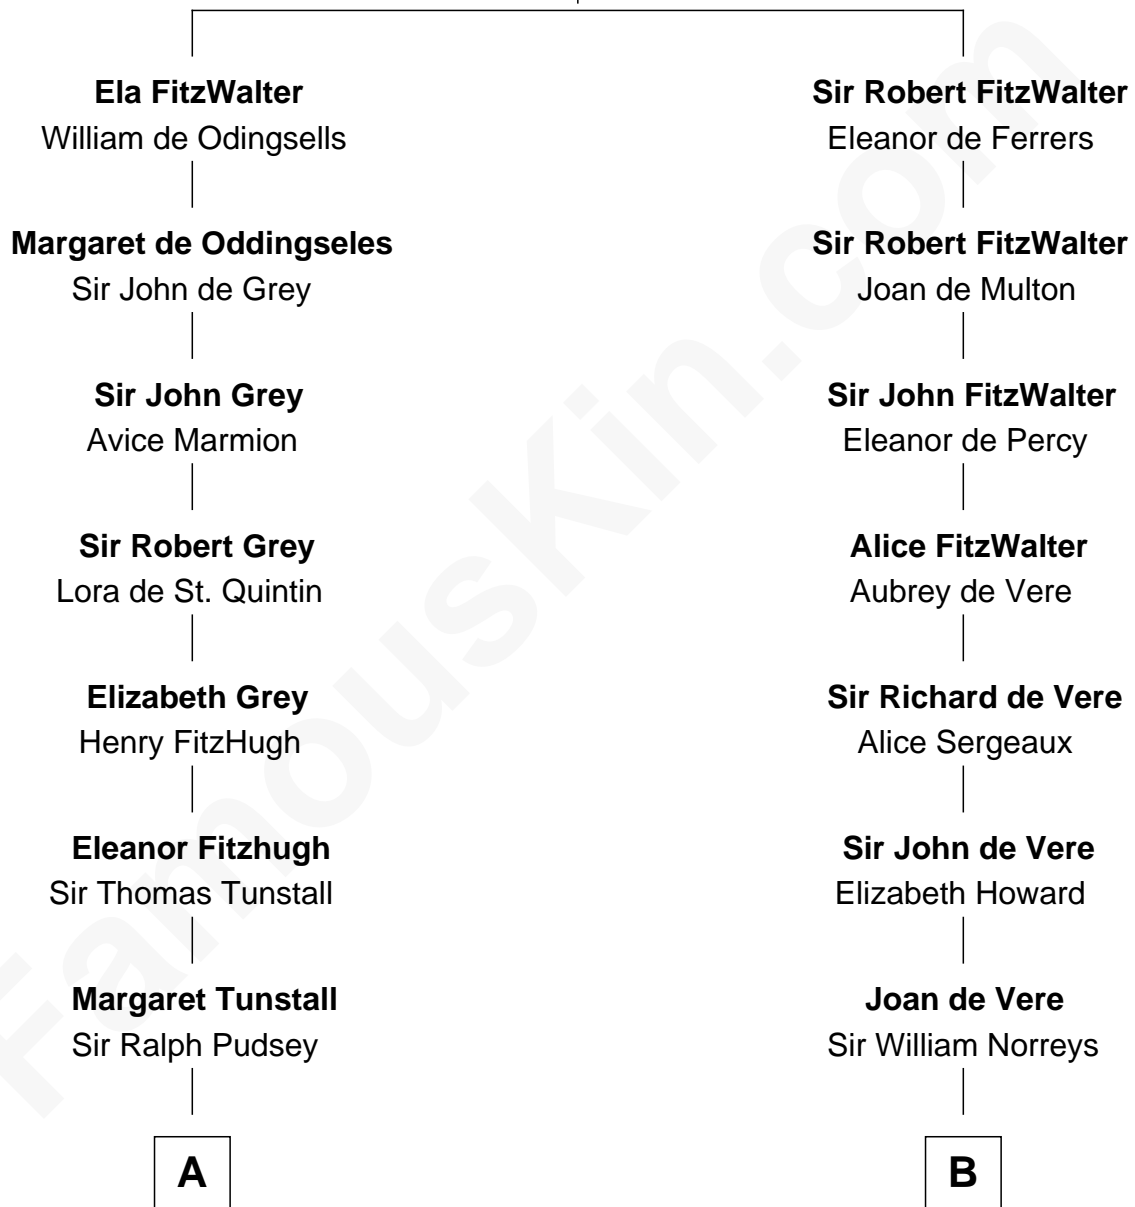

FamousKin.com Relationship Chart of

Edward Lloyd V

13th Governor of Maryland

20th cousin 1 time removed of

Lou (Henry) Hoover

First Lady of President Herbert Hoover

Sir Walter FitzRobert

Ida Longespee

C

John Tayloe
Elizabeth Gwynn

John Tayloe
Rebecca Plater

Elizabeth Tayloe
Col. Edward Lloyd

Edward Lloyd V
13th Governor of Maryland

D

Polly Goffe
Josiah Wallace

Nancy M. Wallace
John Scobey