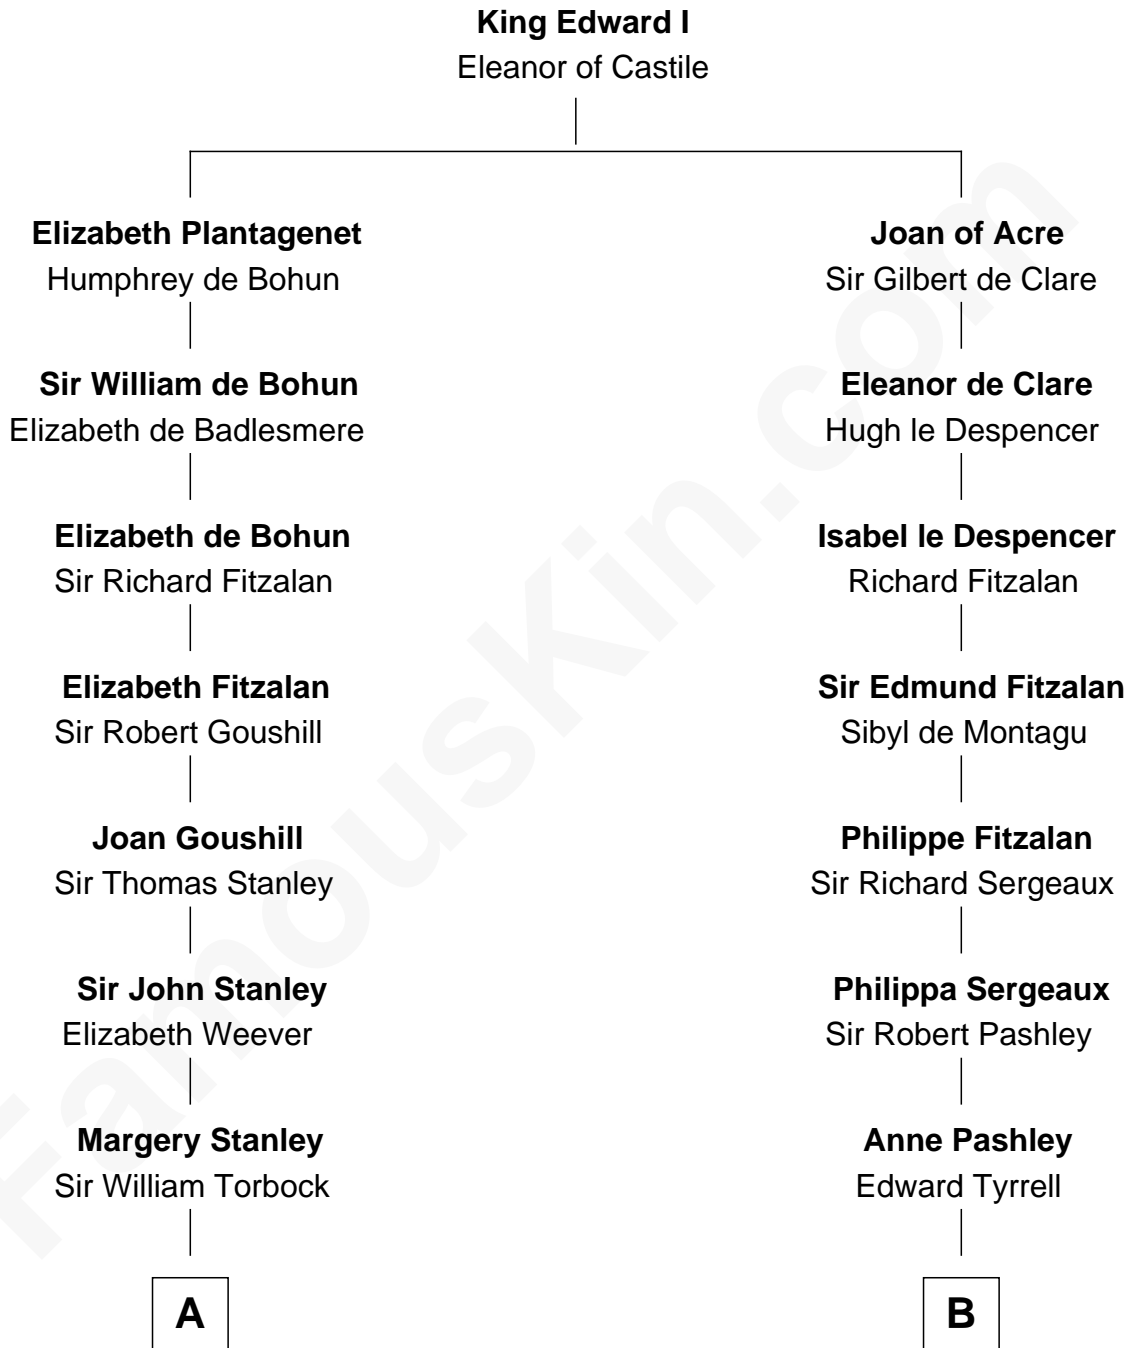

FamousKin.com

Relationship Chart of

Edward Lloyd V

13th Governor of Maryland

16th cousin 5 times removed of

Ellen Louise (Axson) Wilson

First Lady of President Woodrow Wilson

C

Deliverance Coward

James FitzRandolph

Isaac FitzRandolph

Eleanor Hunter

Rebecca Longstreet FitzRandolph

Rev. Isaac Stockton Keith Axson

Rev. Samuel Edward Axson

Margaret Jane Hoyt

Ellen Louise (Axson) Wilson

First Lady of Woodrow Wilson