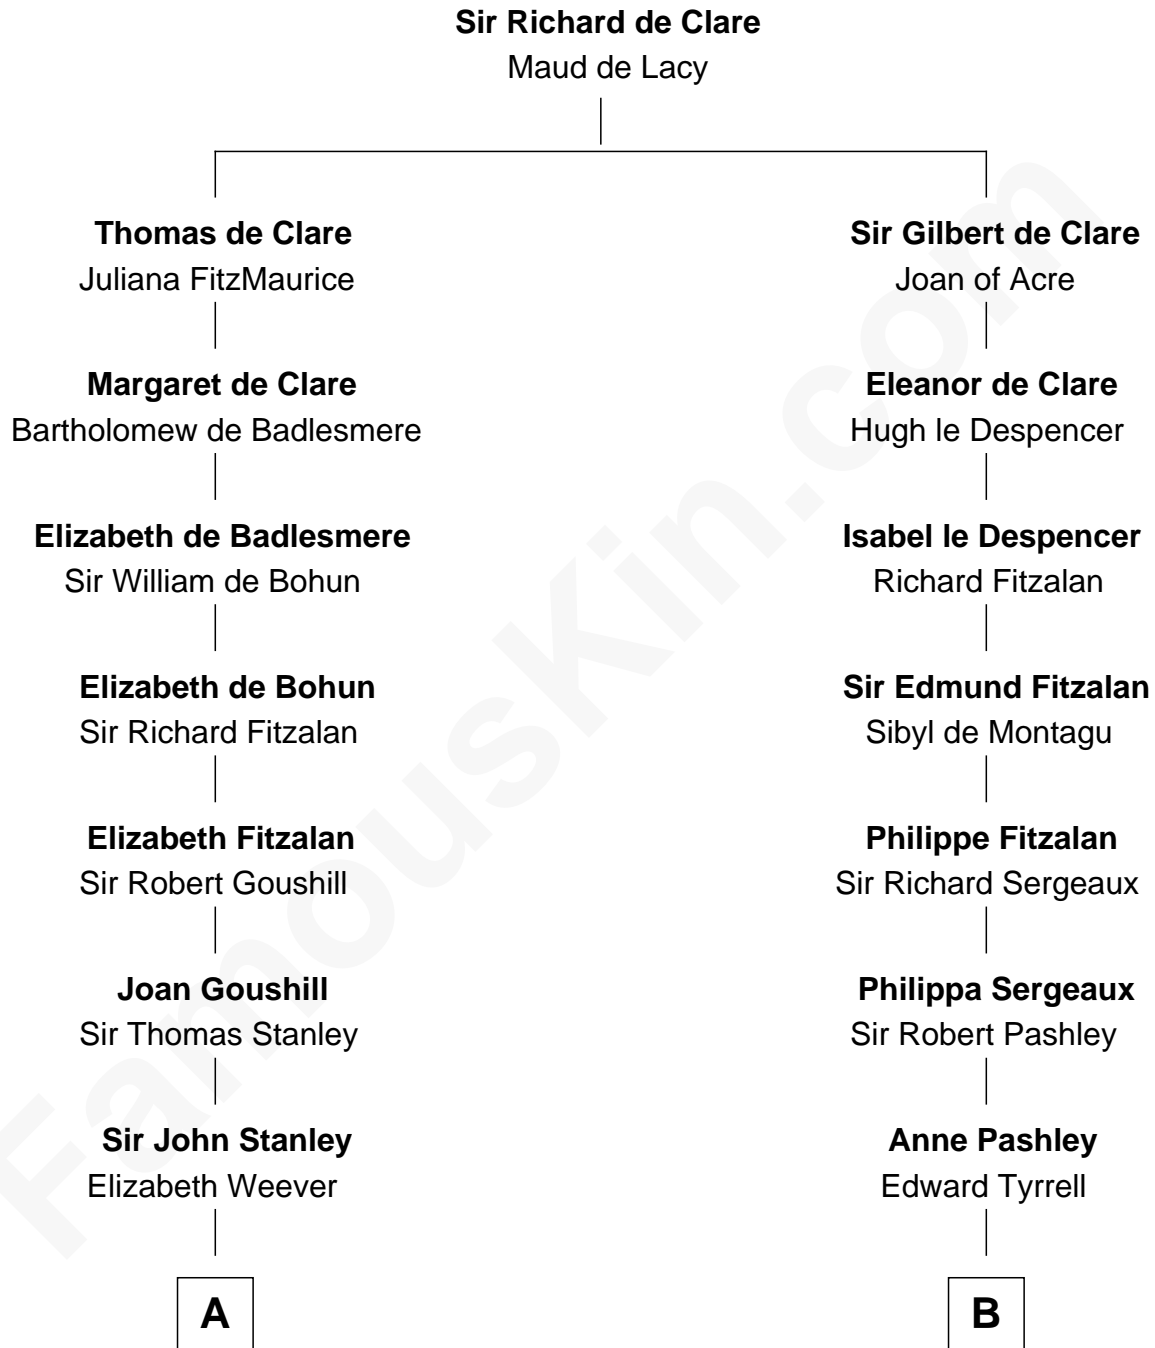

FamousKin.com

Relationship Chart of

Edward Lloyd V

13th Governor of Maryland

17th cousin 4 times removed of

Ellen Louise (Axson) Wilson

First Lady of President Woodrow Wilson

C

Deliverance Coward

James FitzRandolph

Isaac FitzRandolph

Eleanor Hunter

Rebecca Longstreet FitzRandolph

Rev. Isaac Stockton Keith Axson

Rev. Samuel Edward Axson

Margaret Jane Hoyt

Ellen Louise (Axson) Wilson

First Lady of Woodrow Wilson