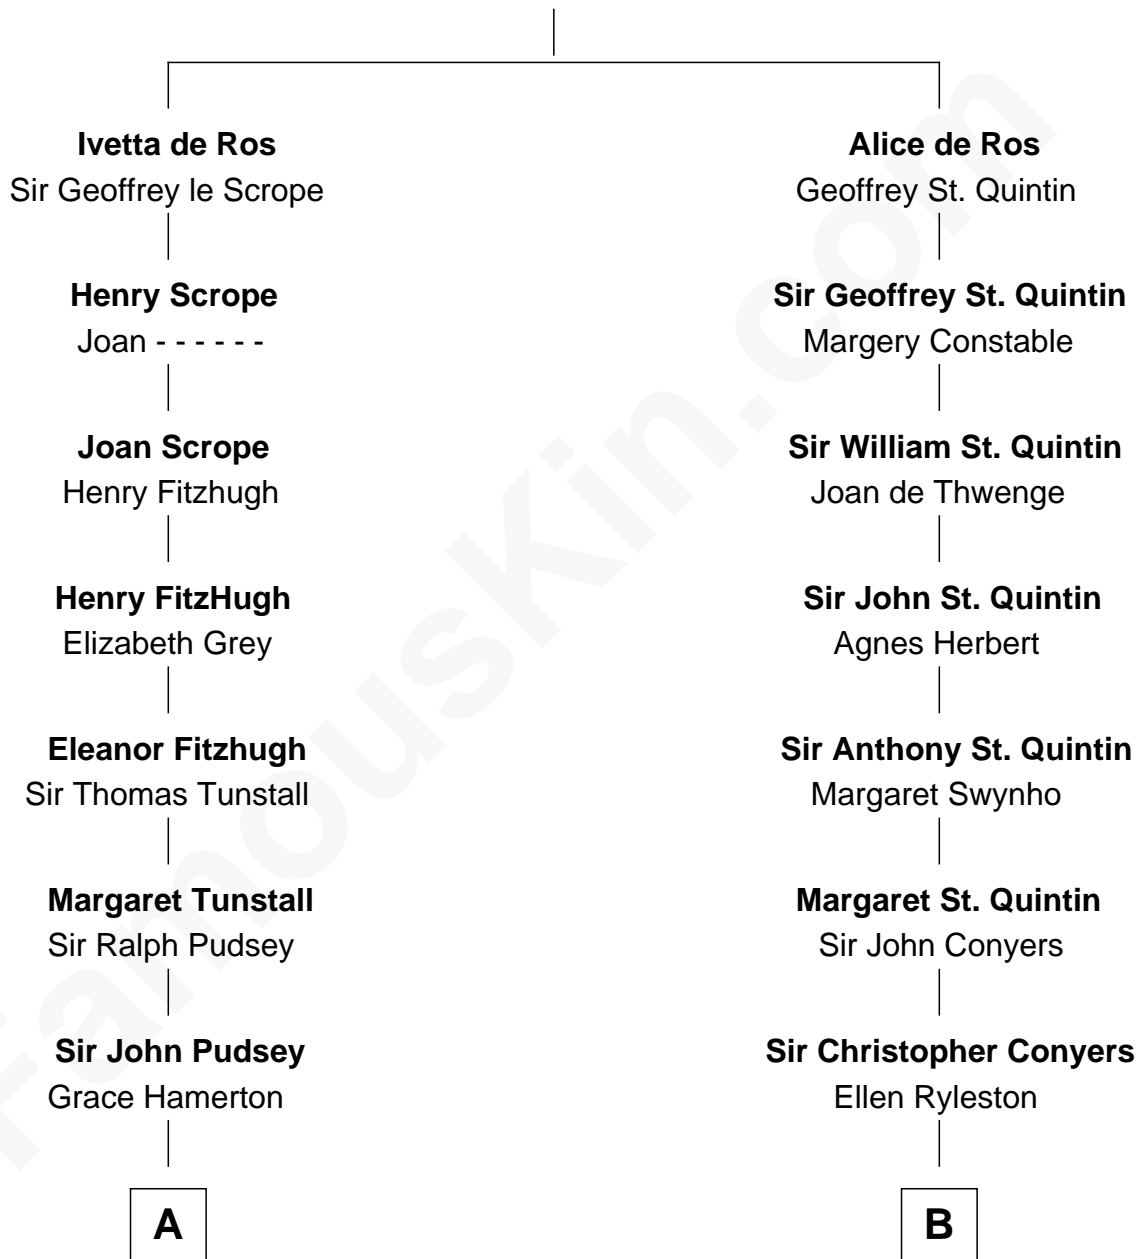

FamousKin.com

Relationship Chart of

Edward Lloyd V

13th Governor of Maryland

19th cousin of

Ellen Louise (Axson) Wilson

First Lady of President Woodrow Wilson

Sir William de Ros

Eustache Fitz Ralph

C

John Tayloe
Rebecca Plater

Elizabeth Tayloe
Col. Edward Lloyd

Edward Lloyd V
13th Governor of Maryland

D

Rebecca Longstreet FitzRandolph
Rev. Isaac Stockton Keith Axson

Rev. Samuel Edward Axson
Margaret Jane Hoyt

Ellen Louise (Axson) Wilson
First Lady of Woodrow Wilson

FamousKin.com