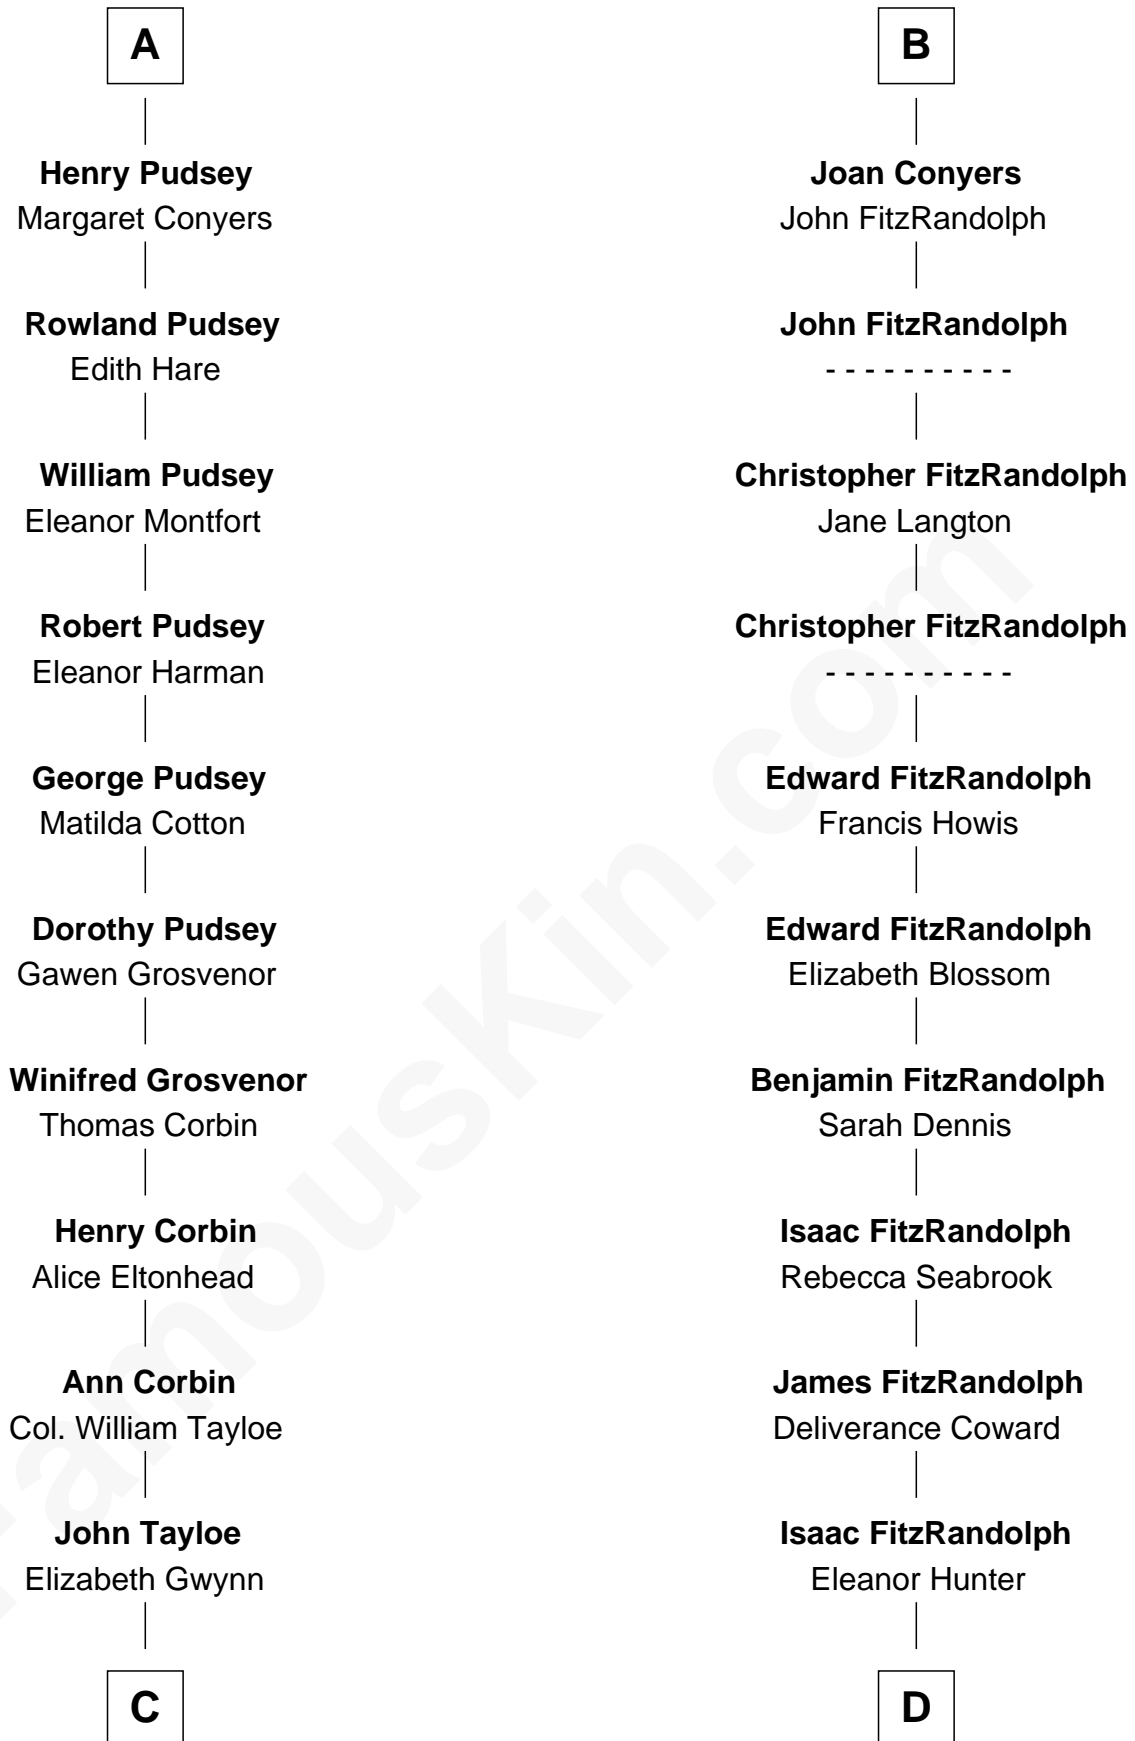

FamousKin.com

Relationship Chart of

Edward Lloyd V

13th Governor of Maryland

19th cousin of

Ellen Louise (Axson) Wilson

First Lady of President Woodrow Wilson

Sir William de Ros

Eustache Fitz Ralph

C

John Tayloe
Rebecca Plater

Elizabeth Tayloe
Col. Edward Lloyd

Edward Lloyd V
13th Governor of Maryland

D

Rebecca Longstreet FitzRandolph
Rev. Isaac Stockton Keith Axson

Rev. Samuel Edward Axson
Margaret Jane Hoyt

Ellen Louise (Axson) Wilson
First Lady of Woodrow Wilson

FamousKin.com