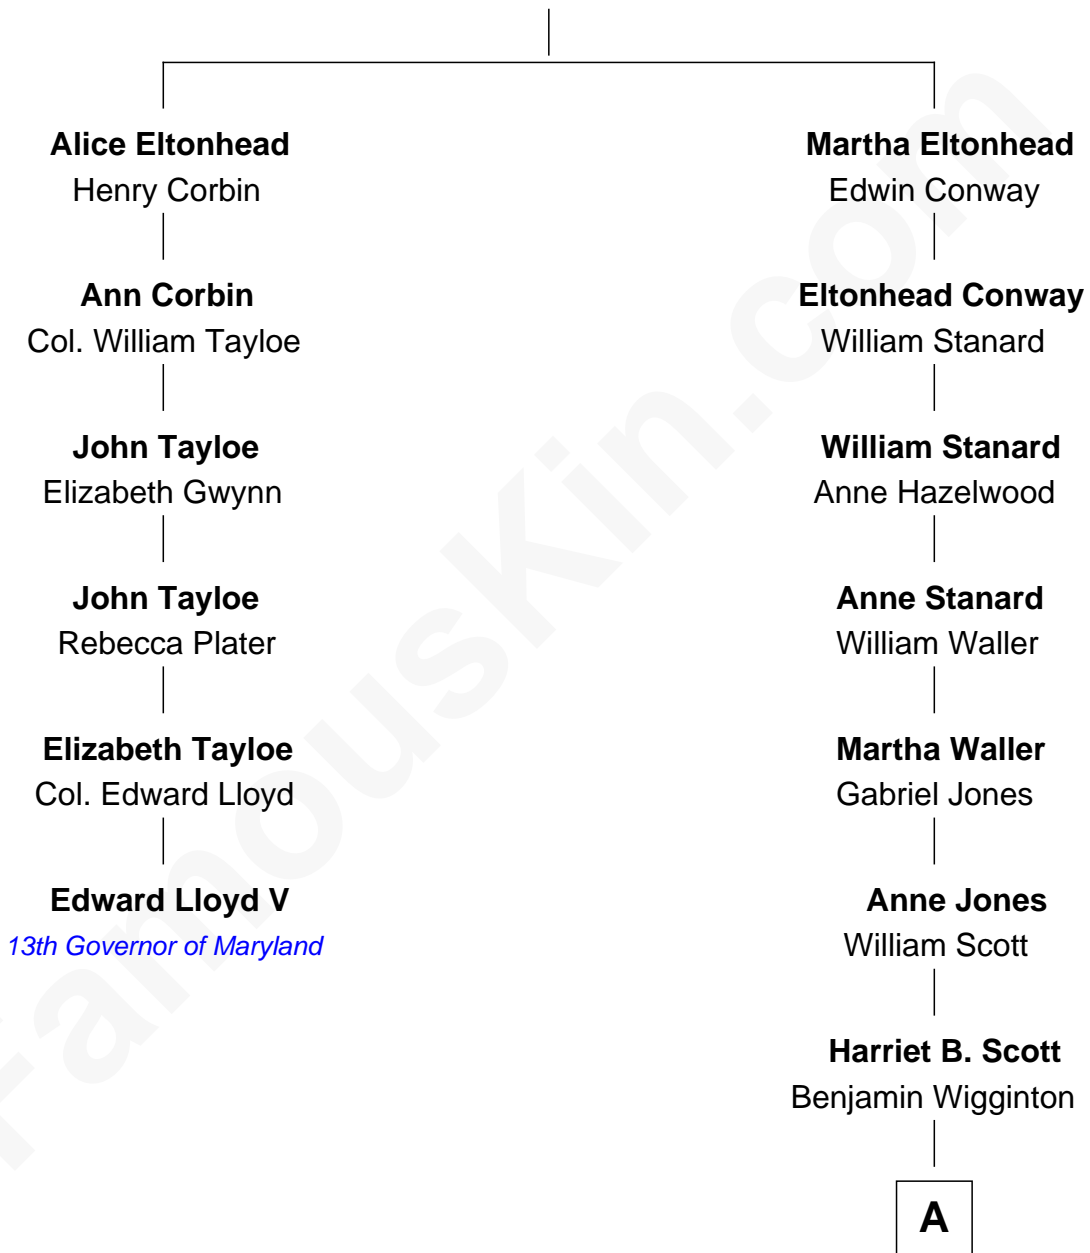

FamousKin.com Relationship Chart of

Edward Lloyd V

13th Governor of Maryland

5th cousin 4 times removed of

Edith (Bolling) Wilson

First Lady of President Woodrow Wilson

Richard Eltonhead

Anne Sutton

A

—
Anne E. Wigginton

Archibald Bolling

—
William Holcombe Bolling

Sarah Spiers White

—
Edith (Bolling) Wilson

First Lady of Woodrow Wilson

FamousKin.com