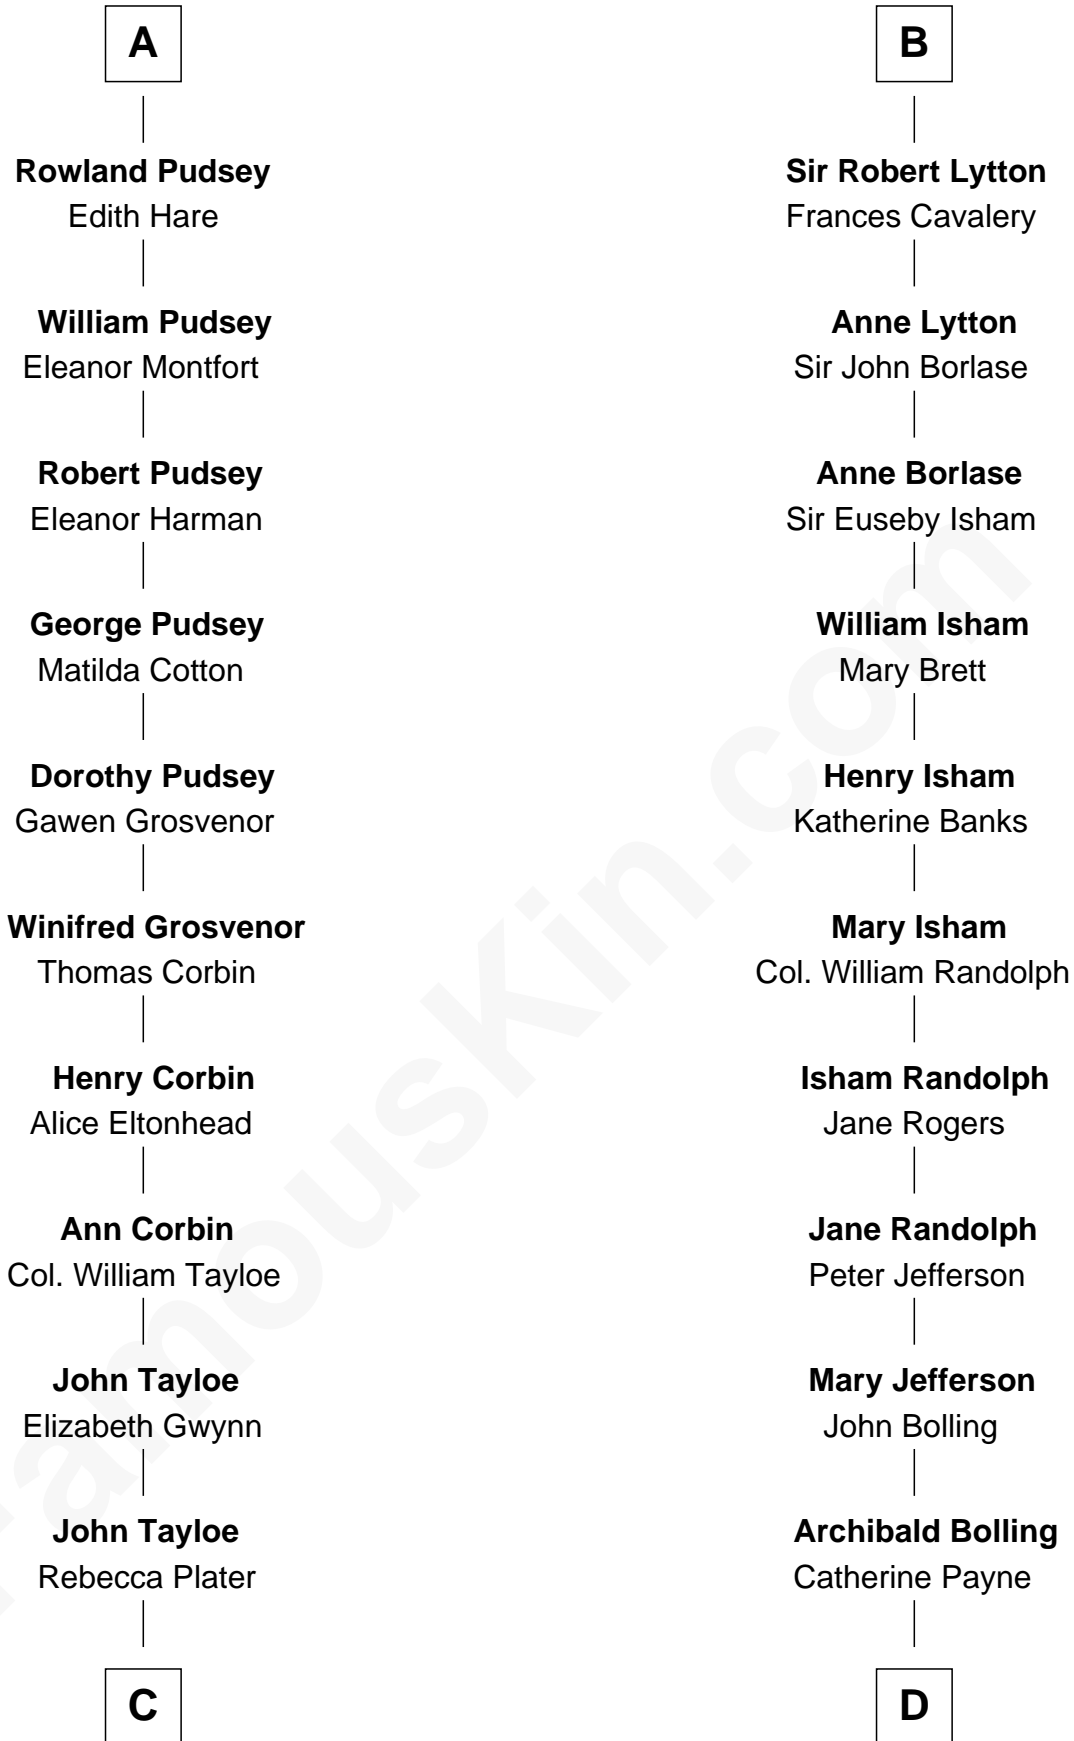

FamousKin.com

Relationship Chart of

Edward Lloyd V

13th Governor of Maryland

18th cousin 1 time removed of

Edith (Bolling) Wilson

First Lady of President Woodrow Wilson

Sir Geoffrey le Scrope

Ivetta de Ros

C

Elizabeth Tayloe
Col. Edward Lloyd

Edward Lloyd V
13th Governor of Maryland

D

Archibald Bolling
Anne E. Wigginton

William Holcombe Bolling
Sarah Spiers White

Edith (Bolling) Wilson
First Lady of Woodrow Wilson