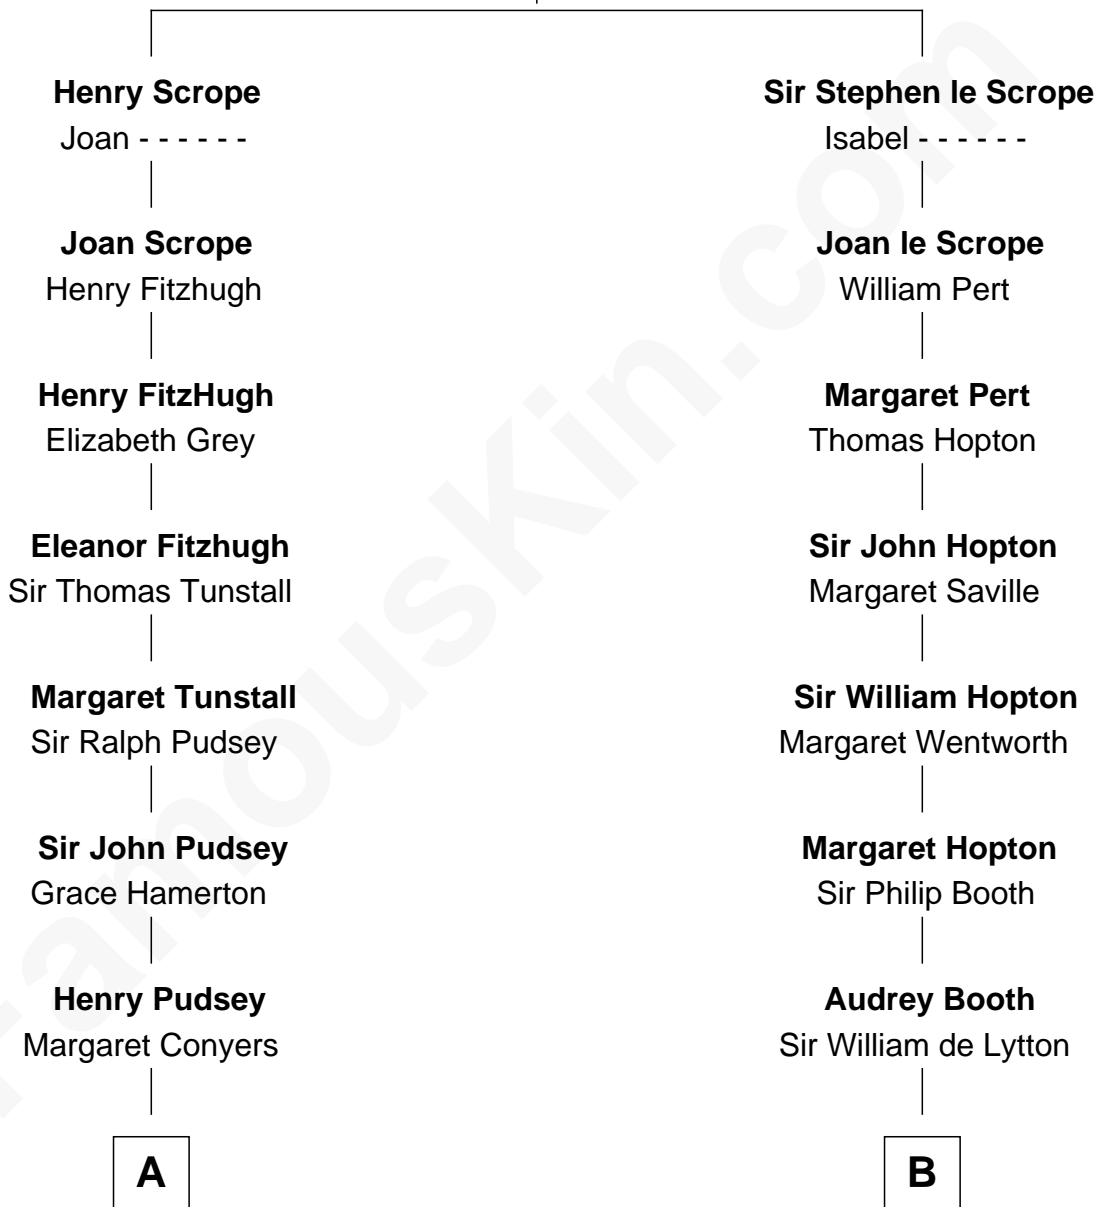

FamousKin.com

Relationship Chart of

Edward Lloyd V

13th Governor of Maryland

18th cousin 1 time removed of

Edith (Bolling) Wilson

First Lady of President Woodrow Wilson

Sir Geoffrey le Scrope

Ivetta de Ros

C

Elizabeth Tayloe
Col. Edward Lloyd

Edward Lloyd V
13th Governor of Maryland

D

Archibald Bolling
Anne E. Wigginton

William Holcombe Bolling
Sarah Spiers White

Edith (Bolling) Wilson
First Lady of Woodrow Wilson