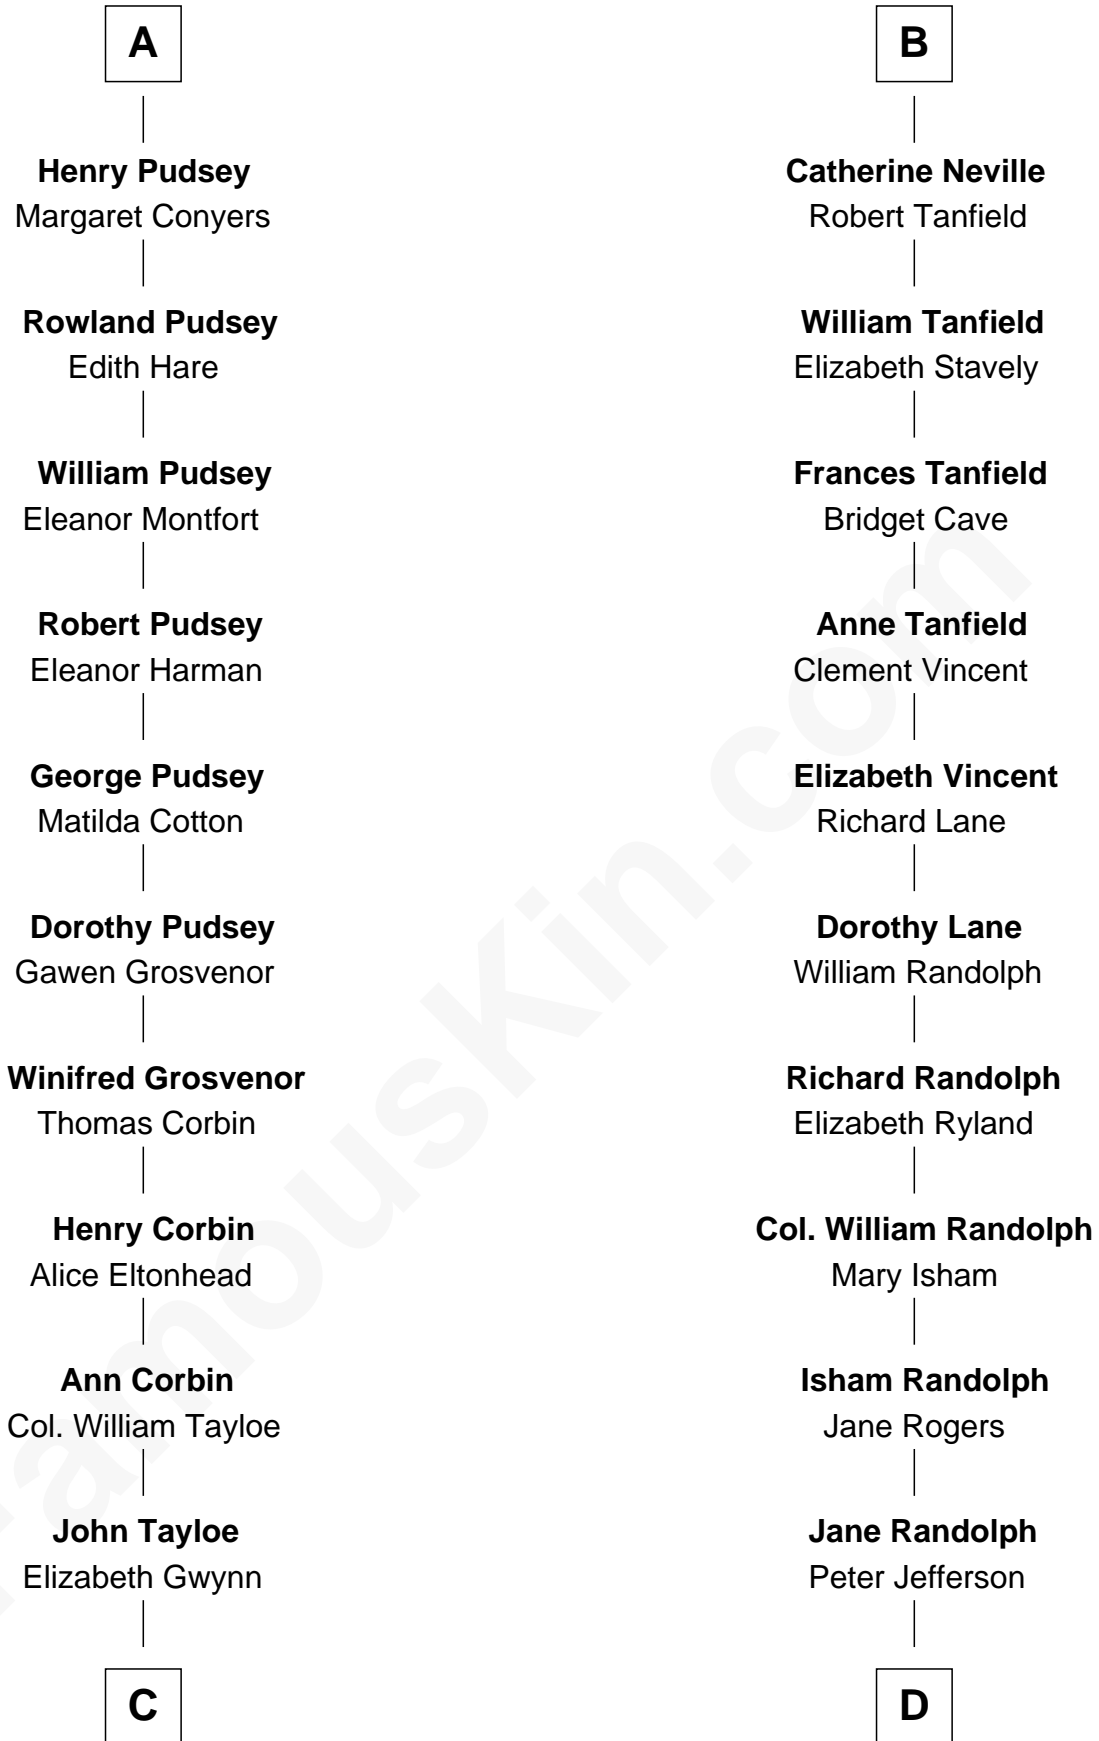

FamousKin.com

Relationship Chart of

Edward Lloyd V

13th Governor of Maryland

19th cousin 2 times removed of

Edith (Bolling) Wilson

First Lady of President Woodrow Wilson

John Fitz Robert

Sir John de Neville

Maude de Percy

Sir Ralph Neville

Joan Beaufort

Sir Edward Neville

Katherine Howard

B

C

John Tayloe
Rebecca Plater

Elizabeth Tayloe
Col. Edward Lloyd

Edward Lloyd V
13th Governor of Maryland

D

Mary Jefferson
John Bolling

Archibald Bolling
Catherine Payne

Archibald Bolling
Anne E. Wigginton

William Holcombe Bolling
Sarah Spiers White