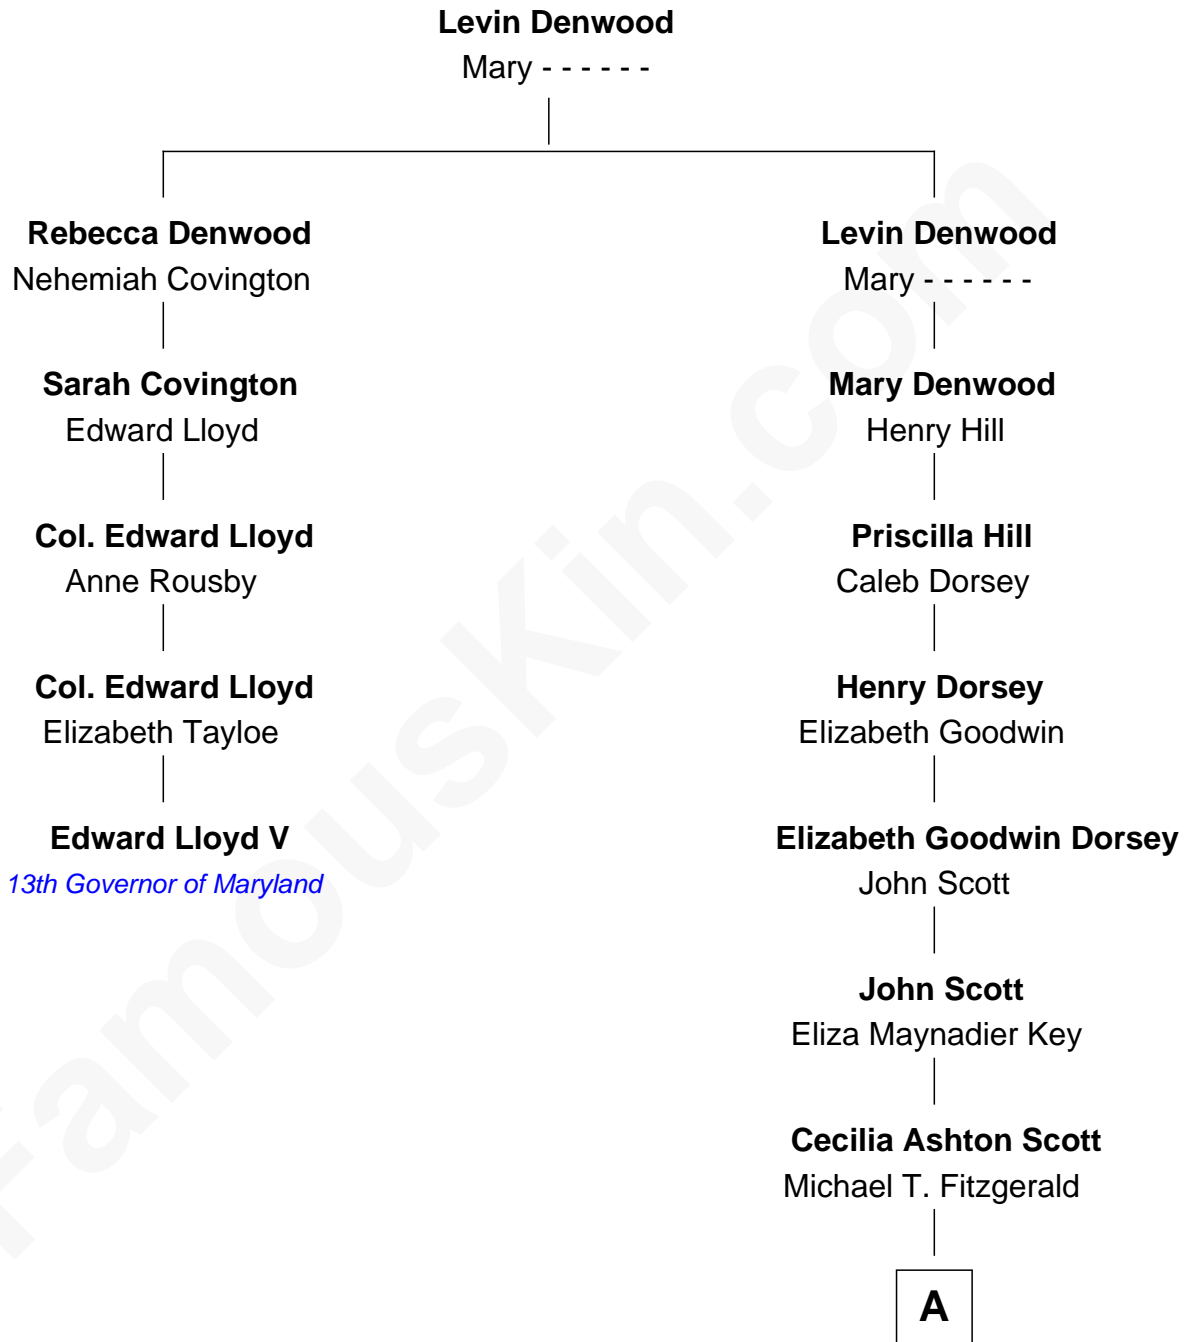

FamousKin.com Relationship Chart of

Edward Lloyd V

13th Governor of Maryland

4th cousin 4 times removed of

F. Scott Fitzgerald

Author of The Great Gatsby

A

Edward Fitzgerald

Mary McQuillen

F. Scott Fitzgerald

Author of [The Great Gatsby](#)

FamousKin.com